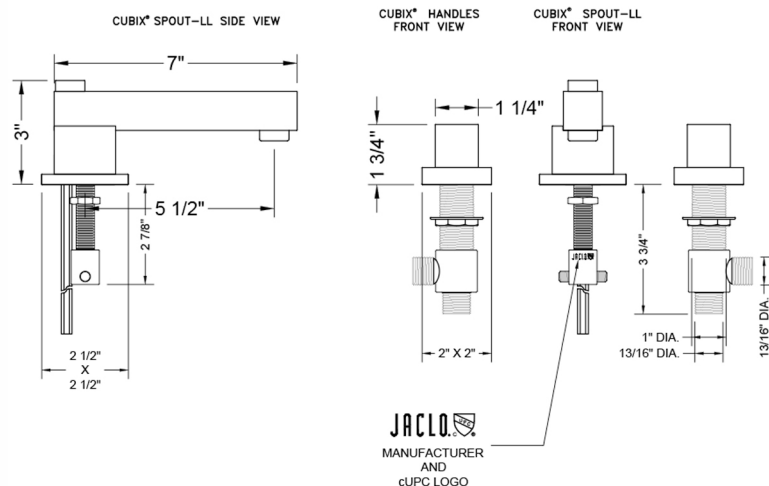

### FEATURES:

- All brass 8" - 12" widespread faucet includes brass pop-up drain with overflow
- 1/4 turn ceramic valves
- Stationary Spout
- Available Flow Rates: 1.5, 1.2 & 0.5 GPM. Additional flow rate (aerator) options available. Contact JACLO.
- 5 1/2" spout reach
- Spout Hole Size Min-Max: 1 5/8" - 2"
- Valve Hole Size Min-Max: 1 1/8" - 1 5/8"

### SPECIFICATION DRAWING: