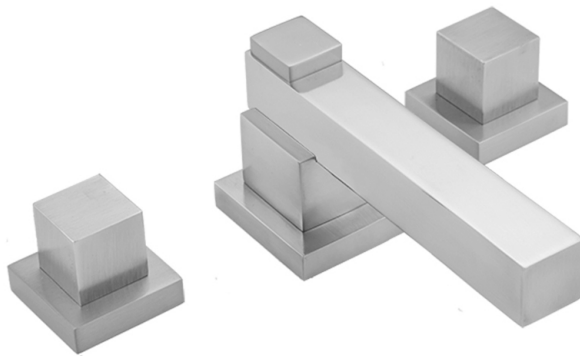

## CUBIX® Faucet with Cube Handles

Model #: 3204-T673-

### FEATURES:

- All brass 8" - 12" widespread faucet includes brass pop-up drain with overflow
- 1/4 turn ceramic valves
- Stationary Spout
- Available Flow Rates: 1.5, 1.2 & 0.5 GPM. Additional flow rate (aerator) options available. Contact JACLO.
- 5 1/2" spout reach
- Spout Hole Size Min-Max: 1 5/8" - 2"
- Valve Hole Size Min-Max: 1 1/8" - 1 5/8"