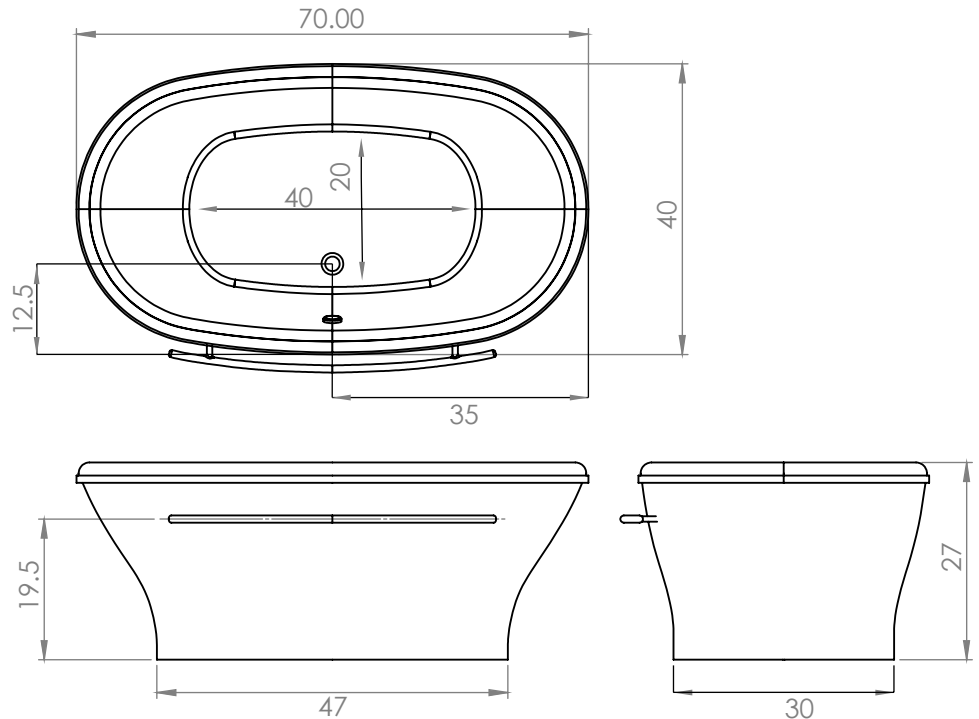

**As SHOWN:**  
Soaking tub

**FEATURES SHOWN:**

- Pump Motor
- Jets
- Anti-vortex suction
- Overflow location

**ALSO AVAILABLE:**

- Soaking tub only
- Whirlpool
- Thermal Air
- Combo

**SIZE:**  
70.40.27

**WATER CAPACITY:**  
110 Gallons

**WEIGHT:**  
170 Pounds

**MODEL 7248 DIMENSIONS:**

- (L)ength- 70"
- (W)idth- 40"
- (H)eight Finish- 27"

**ACRYLIC TUB**

- Acrylic models finished in 1/8" thick layer of deep lustrous acrylic
- Extra thick reinforced fiberglass