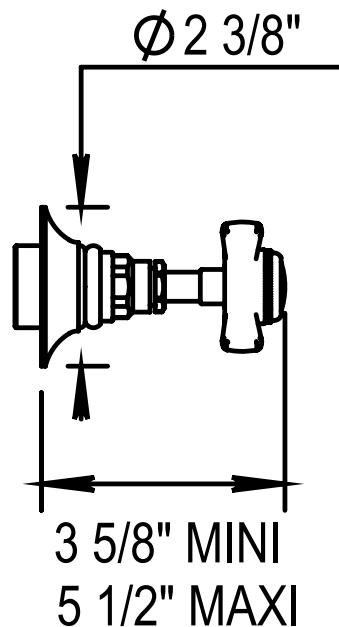

HORUS

102.28.578

SERIES: DOVER

FEATURES:

- Trim for 1/2" or 3/4" Volume Control Roughs:
100.92.046BT
100.92.047BT
100.92.048BT
100.92.049BT
100.92.030BT
100.92.090BT
- Trim for in Wall Diverters

TRIM OPTIONS:

HORUS

100.92.030BT

FEATURES:

- 4 Way Concealed diverter
- 2 Inlets / 2 Outlets
- Must Order Volume Control Trim

HORUS

100.92.046BT & 100.92.048BT

FEATURES:

- Unfinished Brass
- ¼-Turn Ceramic Disc
- Flow Rate: 12 GPM @ 45 PSI
- Must Order Volume Control Trim

OPTIONS:

- 92.046 - closing clockwise
- 92.048 - closing counterclockwise

HORUS

100.92.047BT & 100.92.049BT

FEATURES:

- Unfinished Brass
- 1/4-Turn Ceramic Disc
- Flow Rate: 16 GPM @ 45 PSI
- Must Order Volume Control Trim

OPTIONS:

- 92.047 - closing clockwise
- 92.049 - closing counterclockwise

HORUS

100.92.090BT

FEATURES:

- 5 Way Concealed Diverter
- 2 Inlets / 3 Outlets
- Must Order Volume Control Trim