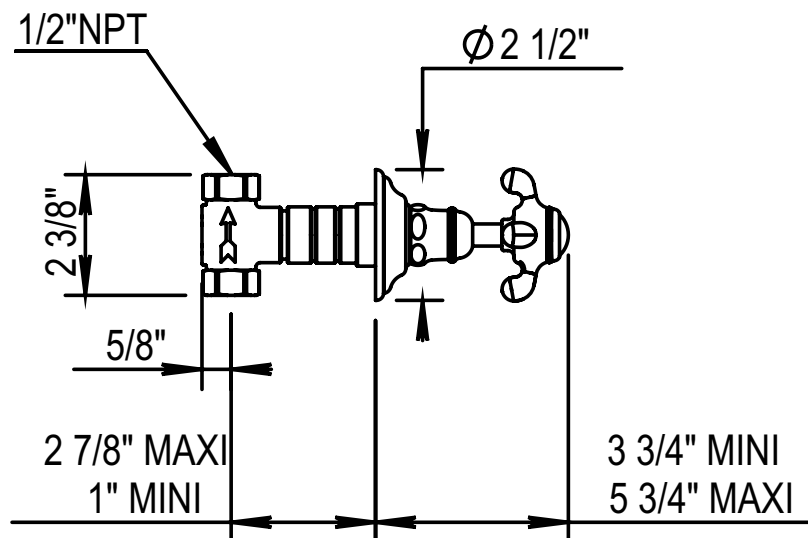

HORUS

102.28.578

SERIES: DOVER

FEATURES:

- Trim for 1/2" or 3/4" Volume Control Roughs:
100.92.046BT
100.92.047BT
100.92.048BT
100.92.049BT
100.92.030BT
100.92.090BT
- Trim for in Wall Diverters

TRIM OPTIONS:

HORUS

100.92.030BT

FEATURES:

- 4 Way Concealed diverter
- 2 Inlets / 2 Outlets
- Must Order Volume Control Trim

HORUS

100.92.046BT & 100.92.048BT

FEATURES:

- Unfinished Brass
- ¼-Turn Ceramic Disc
- Flow Rate: 12 GPM @ 45 PSI
- Must Order Volume Control Trim

OPTIONS:

- 92.046 - closing clockwise
- 92.048 - closing counterclockwise

HORUS

100.92.047BT & 100.92.049BT

FEATURES:

- Unfinished Brass
- 1/4-Turn Ceramic Disc
- Flow Rate: 16 GPM @ 45 PSI
- Must Order Volume Control Trim

OPTIONS:

- 92.047 - closing clockwise
- 92.049 - closing counterclockwise

HORUS

100.92.090BT

FEATURES:

- 5 Way Concealed Diverter
- 2 Inlets / 3 Outlets
- Must Order Volume Control Trim