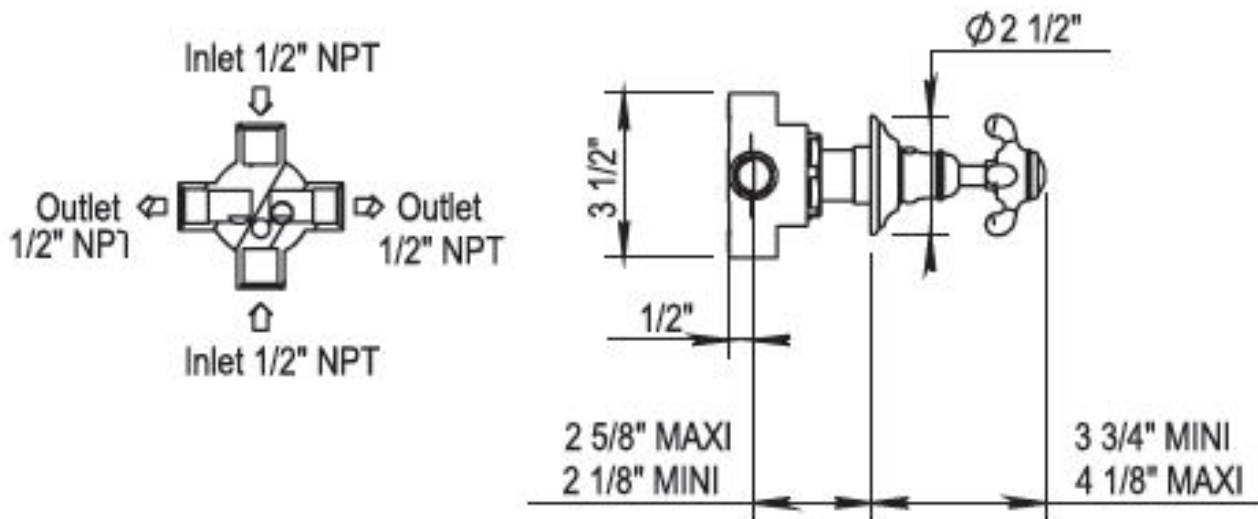

HORUS

102.28.578

SERIES: DOVER

FEATURES:

- Trim for 1/2" or 3/4" Volume Control Roughs:
100.92.046BT
100.92.047BT
100.92.048BT
100.92.049BT
100.92.030BT
100.92.090BT
- Trim for in Wall Diverters

TRIM OPTIONS:

HORUS

100.92.030BT

FEATURES:

- 4 Way Concealed diverter
- 2 Inlets / 2 Outlets
- Must Order Volume Control Trim

HORUS

100.92.046BT & 100.92.048BT

FEATURES:

- Unfinished Brass
- ¼-Turn Ceramic Disc
- Flow Rate: 12 GPM @ 45 PSI
- Must Order Volume Control Trim

OPTIONS:

- 92.046 - closing clockwise
- 92.048 - closing counterclockwise

HORUS

100.92.047BT & 100.92.049BT

FEATURES:

- Unfinished Brass
- 1/4-Turn Ceramic Disc
- Flow Rate: 16 GPM @ 45 PSI
- Must Order Volume Control Trim