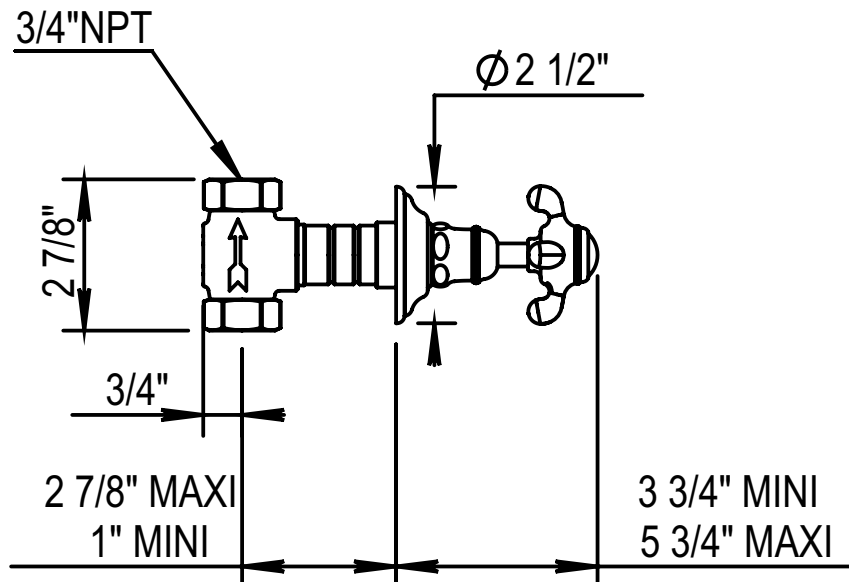

HORUS

100.92.030BT

FEATURES:

- 4 Way Concealed diverter
- 2 Inlets / 2 Outlets
- Must Order Volume Control Trim

HORUS

100.92.046BT & 100.92.048BT

FEATURES:

- Unfinished Brass
- ¼-Turn Ceramic Disc
- Flow Rate: 12 GPM @ 45 PSI
- Must Order Volume Control Trim

OPTIONS:

- 92.046 - closing clockwise
- 92.048 - closing counterclockwise

HORUS

100.92.047BT & 100.92.049BT

FEATURES:

- Unfinished Brass
- 1/4-Turn Ceramic Disc
- Flow Rate: 16 GPM @ 45 PSI
- Must Order Volume Control Trim

OPTIONS:

- 92.047 - closing clockwise
- 92.049 - closing counterclockwise

HORUS

100.92.090BT

FEATURES:

- 5 Way Concealed Diverter
- 2 Inlets / 3 Outlets
- Must Order Volume Control Trim