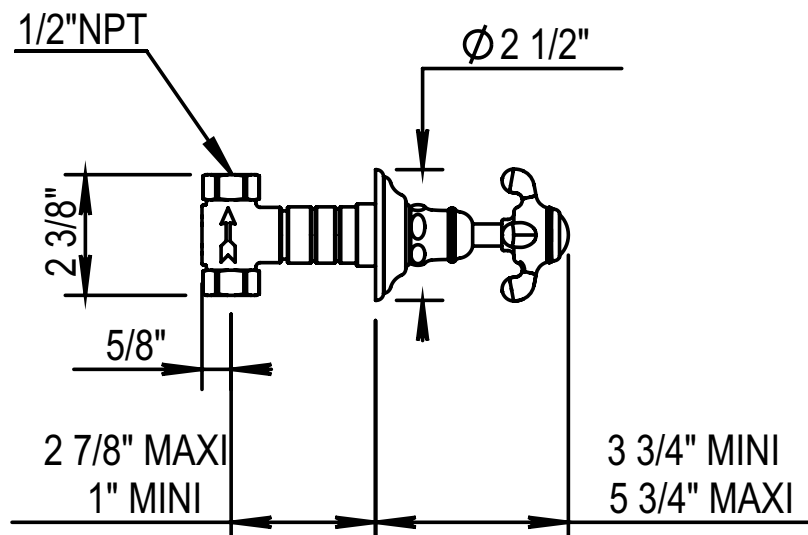

HORUS

100.92.046BT & 100.92.048BT

FEATURES:

- Unfinished Brass
- ¼-Turn Ceramic Disc
- Flow Rate: 12 GPM @ 45 PSI
- Must Order Volume Control Trim

OPTIONS:

- 92.046 - closing clockwise
- 92.048 - closing counterclockwise