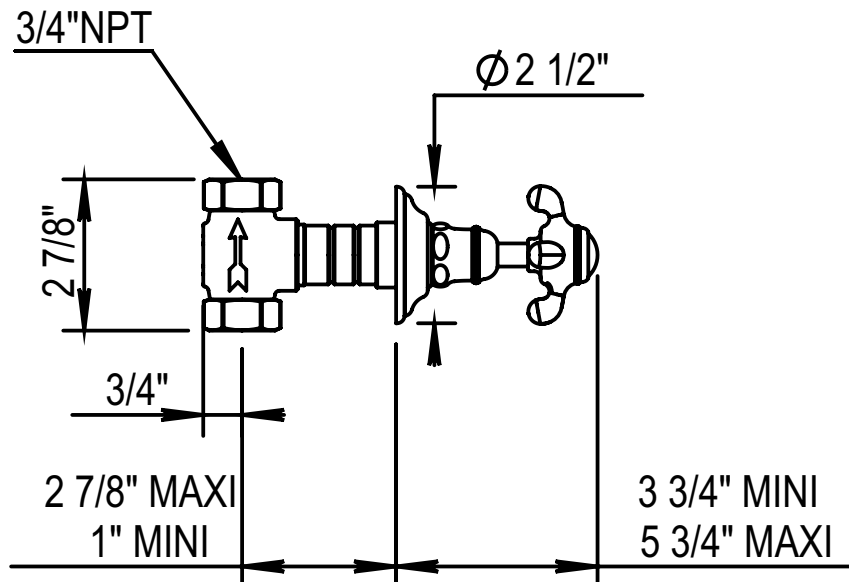

HORUS

100.92.047BT & 100.92.049BT

FEATURES:

- Unfinished Brass
- ¼-Turn Ceramic Disc
- Flow Rate: 16 GPM @ 45 PSI
- Must Order Volume Control Trim

OPTIONS:

- 92.047 - closing clockwise
- 92.049 - closing counterclockwise