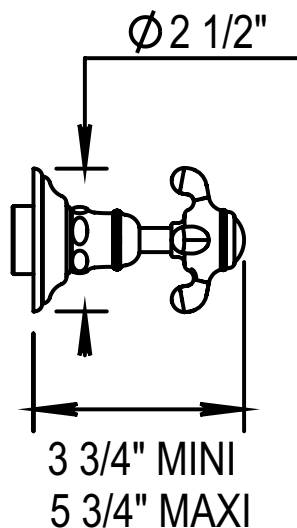

HORUS

102.07.578

SERIES: MONTMARTRE

FEATURES:

- Trim for 1/2" or 3/4" Volume Control Roughs:
  100.92.046BT
  100.92.047BT
  100.92.048BT
  100.92.049BT
  100.92.030BT
  100.92.090BT
- Trim for in Wall Diverters

TRIM OPTIONS:

	Metal Cross	102.07
	Metal Lever	102.50

FINISHES

1. Polished Chrome **PC**
   - Polished Nickel **PN**
   - Brushed Nickel **BN**
   - Unlacquered Brass **UB***
   - Golden Brass **GB**
   - Antique Brass **AB**
   - Cannon Bronze **CB**
   - Polished Gold **PG***
   - Matte Gold **MG**
   - Polished Silver **PS***
   - Antique Silver **AS**
2. Denotes Living Finish