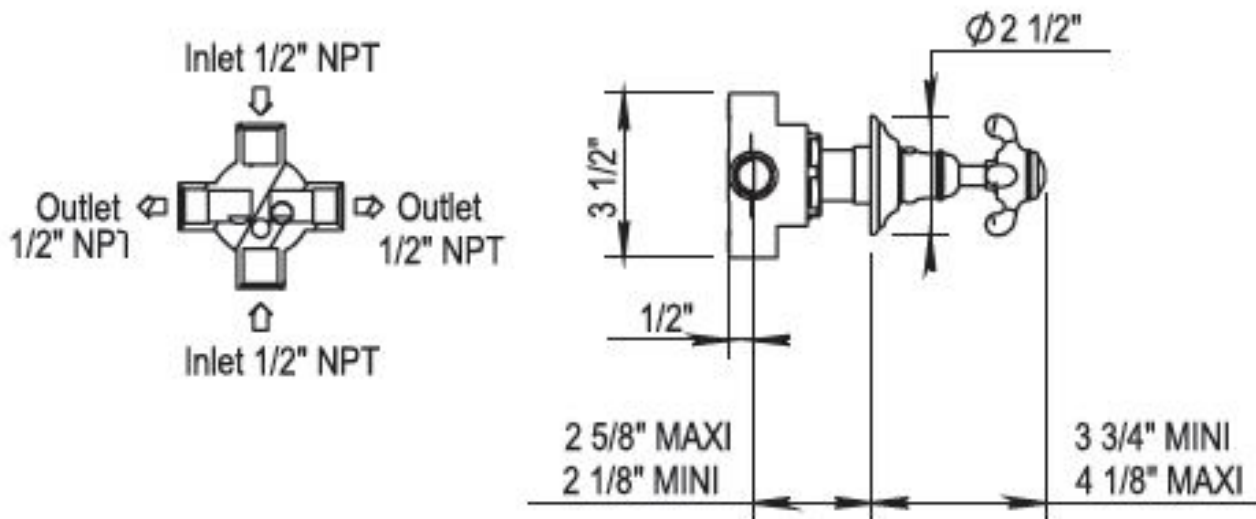

## FEATURES:

- 4 Way Concealed diverter
- 2 Inlets / 2 Outlets
- Must Order Volume Control Trim