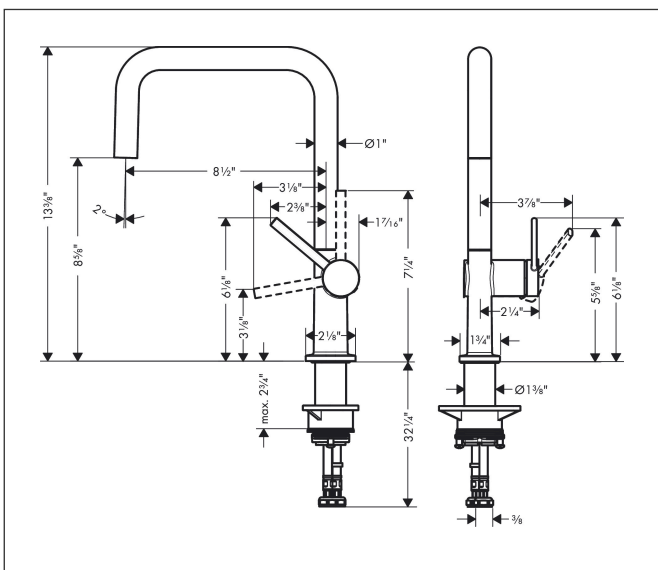

Brand hansgrohe
 Art. Name **Talis N** Kitchen Faucet, U-Style 1-Spray, 1.5 GPM
 Art. Nr. 72858671
 Surface matte black
 Pos. 1

Product Picture

Features

- Swivel range adjustable in 4 steps 60°, 110°, 150° or 360°
- Aerated spray
- Deck mounted
- Flow: 1.5 GPM (5.7 L/Min)
- Ceramic cartridge
- 3/8" connections
- 1 3/8" Mounting hole required
- Single lever kitchen mixer, connection hoses, Assembly instructions, Fastening set

Drawing

Technology

Spray Types