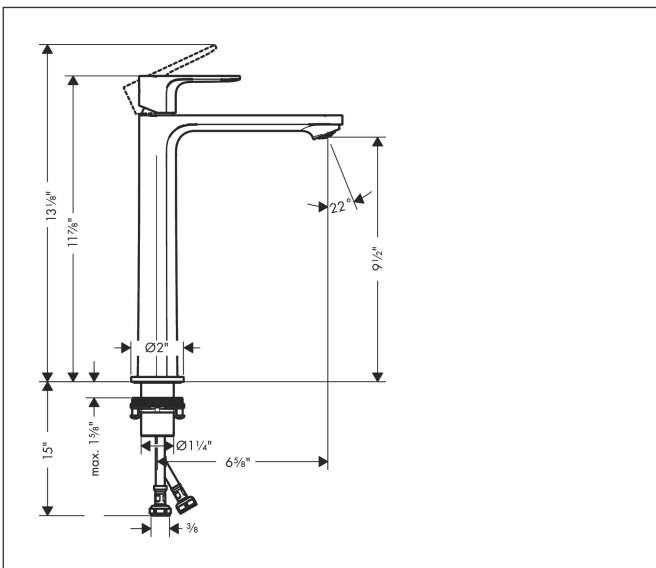

Brand hansgrohe
Art. Name **Rebris S** Single-Hole Faucet 240
Art. Nr. 72524001
Surface chrome
Pos. 1

Product Picture

Features

- Spray modes: Aerated spray
- Flow: 1.2 GPM (4.5 L/Min)
- Ceramic cartridge
- Does not include: Pop-up assembly

Drawing

Technology