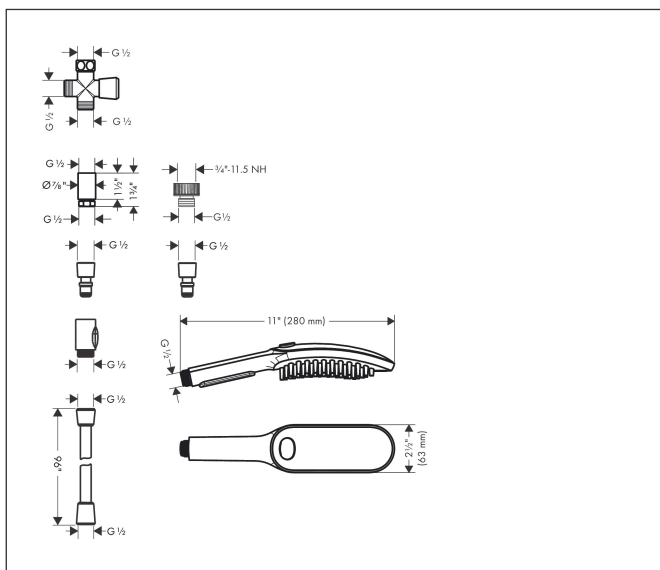

Brand hansgrohe
 Art. Name **DogShower** Bundle 150, 3-Jet Select
 Art. Nr. 04974540
 Surface Sky Blue
 Pos. 1

Product Picture

Drawing

Features

- Consists of: Handshower, Handshower hose, quick connector, 3-way diverter, Garden adapter
- shower head size: 5 7/8 inches
- Material: Plastic
- Spray modes: fur spray, leg spray, paw spray
- spray type alternation: Select button for comfortable alternation of spray modes
- elongated, brush-like nozzles (1,5 cm) for thorough cleaning with massage effect
- ergonomic design
- Water Boost: boost function to increase waterflow when needed
- Integrated double backflow prevention
- connection thread: 1/2" NPT
- connection dimension: DN15
- suitable for continuous flow water heaters
- rinseable screen seal