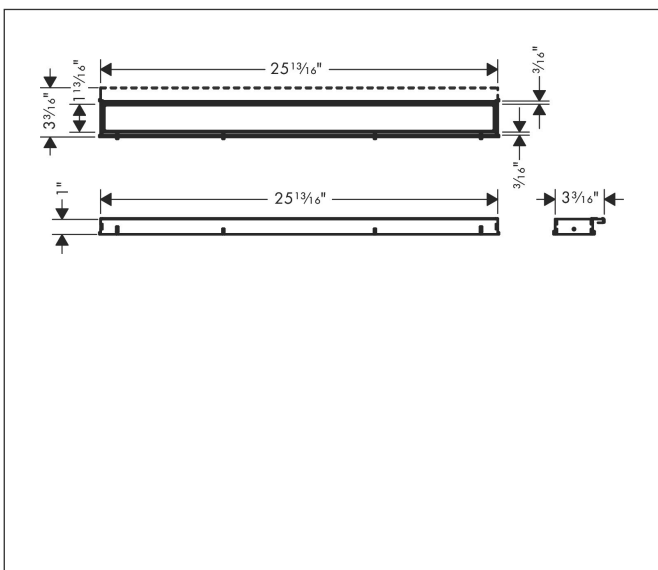

Brand	hansgrohe
Art. Name	RainDrain Match Trim 27 5/8" with Height Adjustable Frame
Art. Nr.	56037001
Surface	chrome
Pos.	1

Product Picture

Features

- Consists of: design trim, height adjustable frame, wall installation flange
- Mounting type: wall-mounted, free in the floor
- Easy to clean surface
- Easy adjustment to tile thickness with height adjustable frame (7 - 18 mm)
- Tile thickness: up to 18 mm
- Suitable for any type of tile
- Up to 60 l/min drainage capacity
- Where to use: new construction, renovation
- Grate removal tool allows easy removal of the trim
- Wall mounting possible
- tile inlay depth: 12 mm
- Grate material: Stainless Steel 304 (1.4301)
- Suitable for primary and secondary drainage
- Frame width: 62 mm

Drawing

Technology