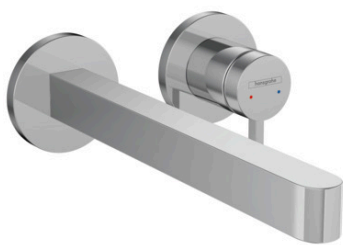

Finoris
Wall-Mounted Single-Handle Faucet Trim, 1.2 GPM
Finishes : **chrome** Part no. : **76050001**

Description

Features

- Spray modes: Aerated spray
- Flow: 1.2 GPM (4.5 L/Min)
- Ceramic cartridge
- Does not include: basic set

Item details

List Price $ 600.00

Technology

Design awards

reddot winner 2021

Compliance

Product image