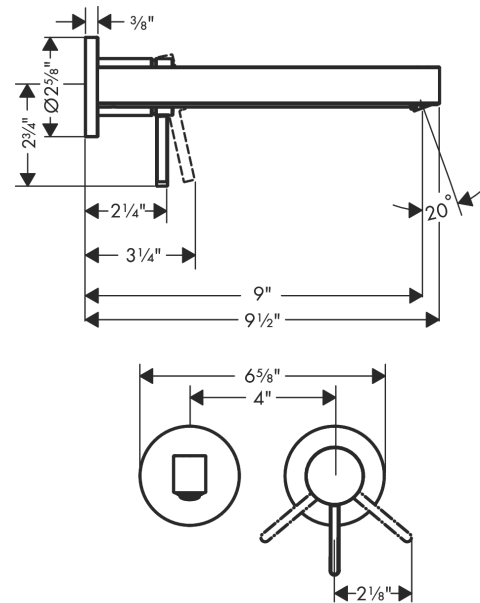

**Finoris**  
**Wall-Mounted Single-Handle Faucet Trim, 1.2 GPM**  
 Finishes : **chrome** Part no. : **76050001**

**Description**

**Features**

- Spray modes: Aerated spray
- Flow: 1.2 GPM (4.5 L/Min)
- Ceramic cartridge
- Does not include: basic set

**Finoris**  
**Wall-Mounted Single-Handle Faucet Trim, 1.2 GPM**  
 Finishes : **chrome** Part no. : **76050001**

Exploded drawing

Year of production: >11/21

**Finoris**  
**Wall-Mounted Single-Handle Faucet Trim, 1.2 GPM**  
 Finishes : **chrome** Part no. : **76050001**

## Spare parts list

Year of production: >11/21

Pos.	Description	Part no.	Price	PU
1	handle	93986000	-	1
2	hollow set screw M5x5	98446000	-	1
3	sleeve	93989000	-	1
4	escutcheon for handle	93988000	-	1
5	washer	97600000	-	1
6	nut	93141000	-	1
7	O-ring 34x2	98383000	-	1
8	cartridge, assy	93760000	-	1
9	seal	93383000	-	1
10	adapter for cartridge	95634000	-	1
11	O-ring 26x2	98147000	-	1
12	spout 225 mm	93985000	-	1
13	hollow set screw M5x6	97768000	-	1
14	spray former	93973000	-	1
15	special tool	98987000	-	1
16	escutcheon for spout	93987000	-	1
17	connecting thread G½	95626000	-	1
18	O-ring 13x2	98128000	-	1
19	fixing set	97971000	-	1
20	extension set 25 mm for 13622180	31971000	-	1