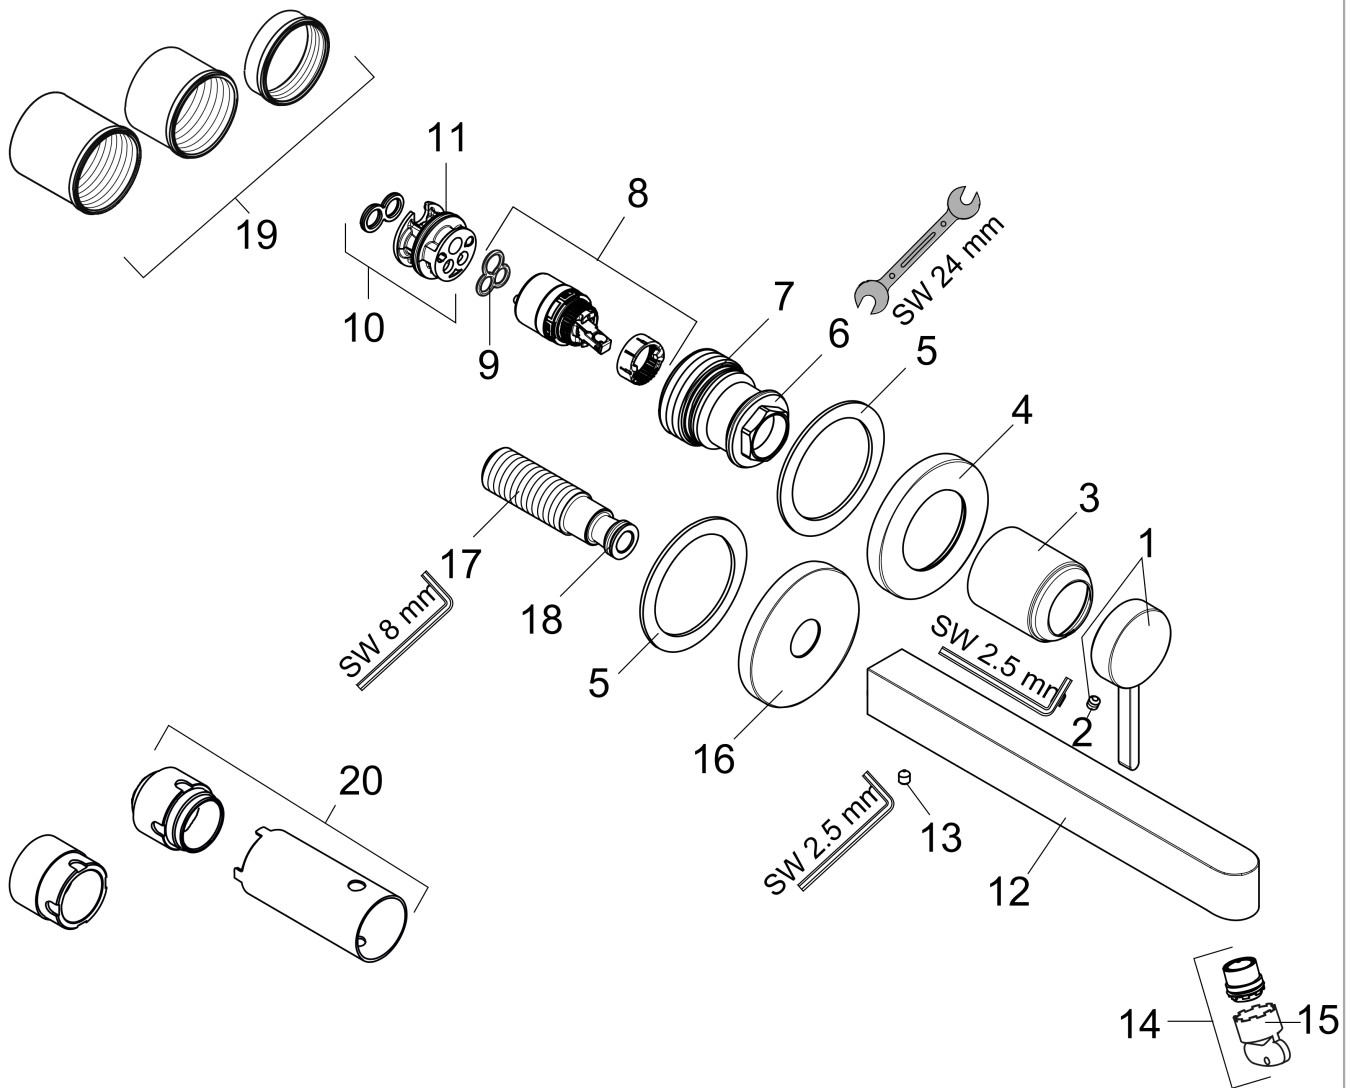

**Finoris**  
**Wall-Mounted Single-Handle Faucet Trim, 1.2 GPM**  
 Finishes : **chrome** Part no. : **76050001**

**Description**

**Features**

- Spray modes: Aerated spray
- Flow: 1.2 GPM (4.5 L/Min)
- Ceramic cartridge
- Does not include: basic set

**Finoris**  
**Wall-Mounted Single-Handle Faucet Trim, 1.2 GPM**  
 Finishes : **chrome** Part no. : **76050001**

Exploded drawing

Year of production: >11/21

**Finoris**  
**Wall-Mounted Single-Handle Faucet Trim, 1.2 GPM**  
 Finishes : **chrome** Part no. : **76050001**

## Spare parts list

Year of production: >11/21

Pos.	Description	Part no.	Price	PU
1	handle	93986000	-	1
2	hollow set screw M5x5	98446000	-	1
3	sleeve	93989000	-	1
4	escutcheon for handle	93988000	-	1
5	washer	97600000	-	1
6	nut	93141000	-	1
7	O-ring 34x2	98383000	-	1
8	cartridge, assy	93760000	-	1
9	seal	93383000	-	1
10	adapter for cartridge	95634000	-	1
11	O-ring 26x2	98147000	-	1
12	spout 225 mm	93985000	-	1
13	hollow set screw M5x6	97768000	-	1
14	spray former	93973000	-	1
15	special tool	98987000	-	1
16	escutcheon for spout	93987000	-	1
17	connecting thread G½	95626000	-	1
18	O-ring 13x2	98128000	-	1
19	fixing set	97971000	-	1
20	extension set 25 mm for 13622180	31971000	-	1