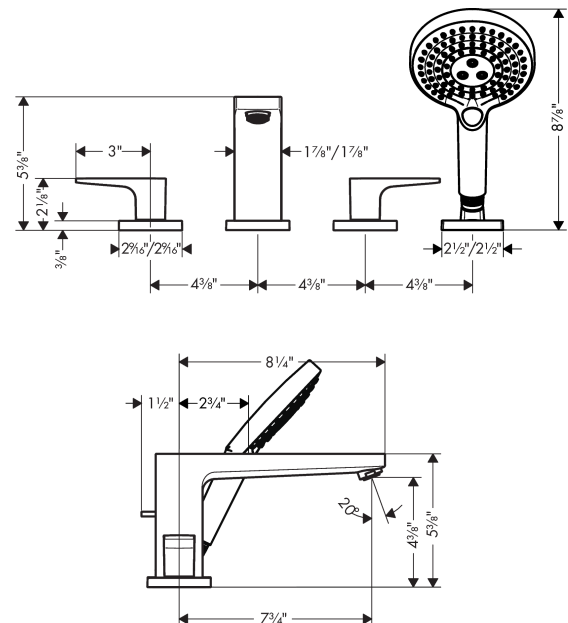

##### Features

- consists of: 4-Hole Roman tub filler trim, Handshower, Handshower holder
- 90° ceramic valves
- Integrated double backflow prevention

#### Scale drawing

**Metropol**  
**4-Hole Roman Tub Set Trim with Loop Handles and 1.75 GPM Handshower**  
 Finishes : **chrome** Part no. : **74555001**

Exploded drawing

Year of production: >07/18

#### Spare parts list

Year of production: >07/18

Pos.	Description	Part no.	Price	PU
1	diverter knob	98707000	-	1
2	aerator M24x1 (30 l/min)	96512000	-	1
3	O-ring 41x1,5	98168000	-	1
4	selector assy	96775000	-	1
5	O-Ring 14x2,5	98189000	-	1
6	O-Ring 23x2,5	98183000	-	1
7	O-Ring 22x2	98185000	-	1
8	O-ring 9x2,5	98217000	-	1
9	handle fixing set	94184000	-	1
10	set of color-rings cold / hot water	95819000	-	1
11	O-ring 56x2	98468000	-	1
12	flat seal	98749000	-	1
13	handshower	26036001	-	1
14	shower holder	28071000	-	1
15	set of non return valves DW 15	94074000	-	1
16	spout cpl.	93151000	-	1
17	escutcheon for spout	93152000	-	1
18	handle for hot water	93176000	-	1
19	handle for cold water	93177000	-	1
20	escutcheon for handle	93169000	-	1
21	escutcheon for shower holder	93153000	-	1
a	hollow set screw M6x8	98444000	-	1
b	seal	98058000	-	1