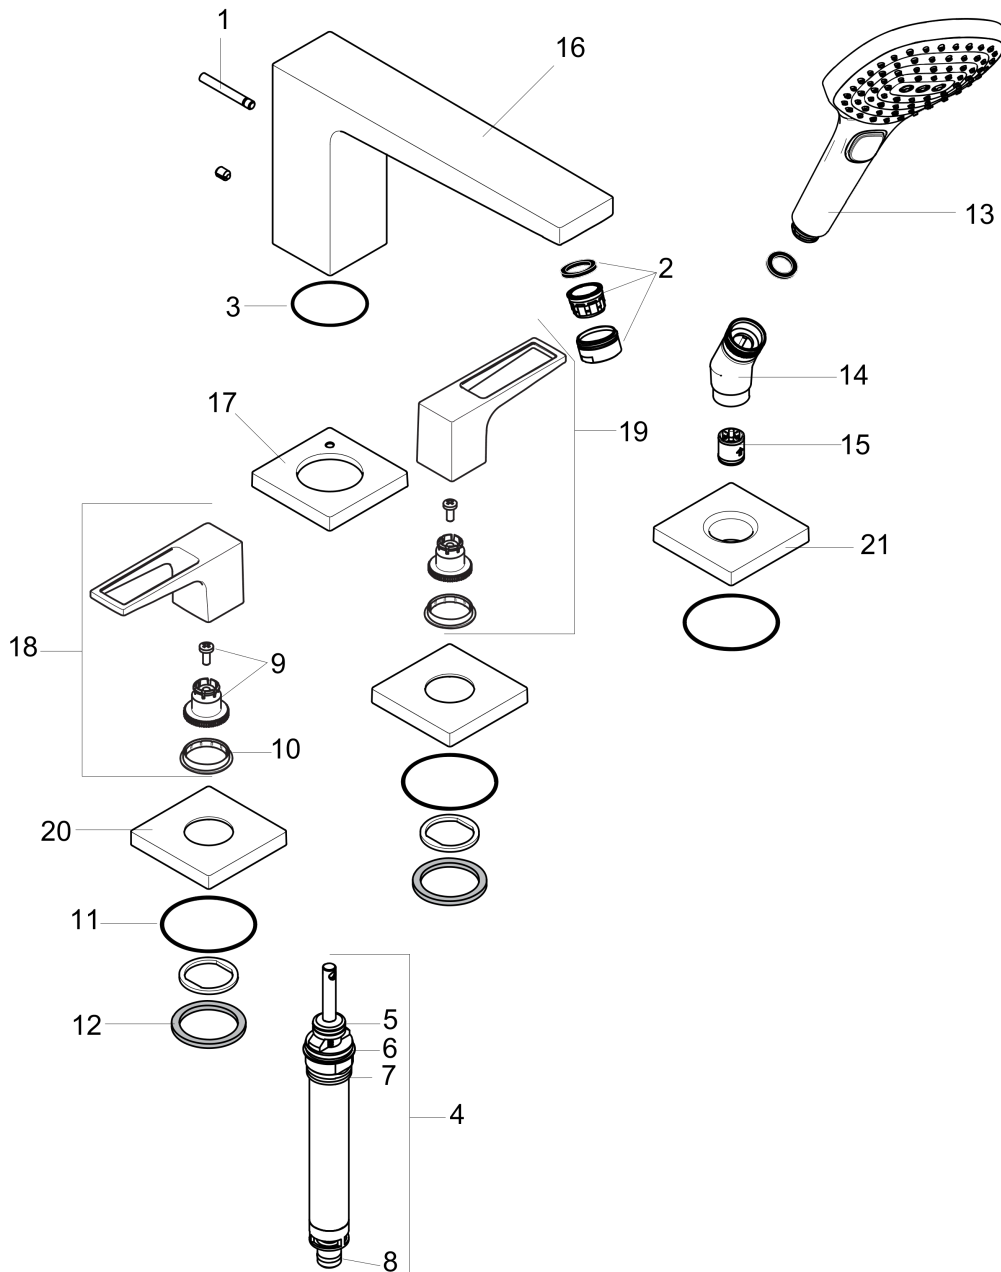

##### Features

- consists of: 4-Hole Roman tub filler trim, Handshower, Handshower holder
- 90° ceramic valves
- Integrated double backflow prevention

#### Scale drawing

**Metropol**  
**4-Hole Roman Tub Set Trim with Loop Handles and 1.75 GPM Handshower**  
 Finishes : **chrome** Part no. : **74555001**

Exploded drawing

Year of production: >07/18

### 4-Hole Roman Tub Set Trim with Loop Handles and 1.75 GPM Handshower

Finishes : **chrome** Part no. : **74555001**

#### Spare parts list

Year of production: >07/18

Pos.	Description	Part no.	Price	PU
1	diverter knob	98707000	-	1
2	aerator M24x1 (30 l/min)	96512000	-	1
3	O-ring 41x1,5	98168000	-	1
4	selector assy	96775000	-	1
5	O-Ring 14x2,5	98189000	-	1
6	O-Ring 23x2,5	98183000	-	1
7	O-Ring 22x2	98185000	-	1
8	O-ring 9x2,5	98217000	-	1
9	handle fixing set	94184000	-	1
10	set of color-rings cold / hot water	95819000	-	1
11	O-ring 56x2	98468000	-	1
12	flat seal	98749000	-	1
13	handshower	26036001	-	1
14	shower holder	28071000	-	1
15	set of non return valves DW 15	94074000	-	1
16	spout cpl.	93151000	-	1
17	escutcheon for spout	93152000	-	1
18	handle for hot water	93176000	-	1
19	handle for cold water	93177000	-	1
20	escutcheon for handle	93169000	-	1
21	escutcheon for shower holder	93153000	-	1
a	hollow set screw M6x8	98444000	-	1
b	seal	98058000	-	1