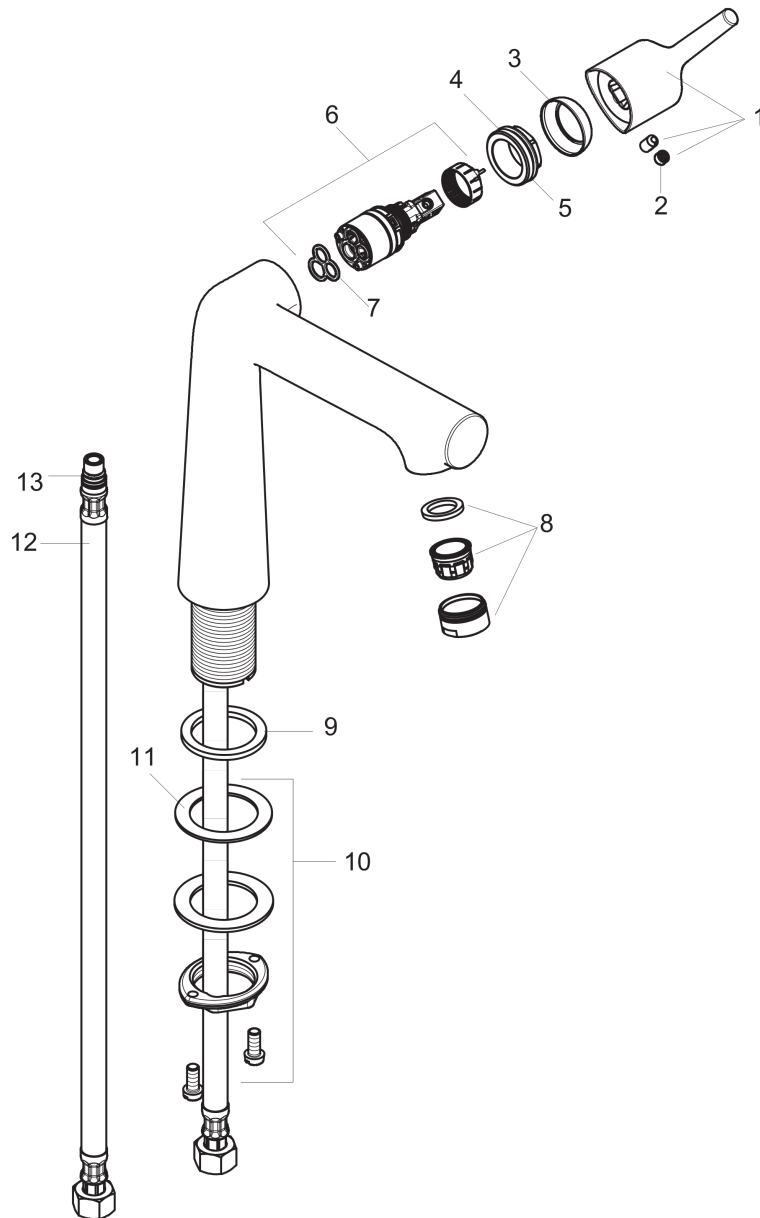

Talis S
Single-Hole Faucet 250, 1.2 GPM
 Finishes : **chrome** Part no. : **72116001**

Description

Features

- Aerated spray
- Flow: 1.2 GPM (4.5 L/Min)
- Ceramic cartridge

Item details

List Price \$ 518.00

Technology

Compliance

Product image

Scale drawing

Talis S
Single-Hole Faucet 250, 1.2 GPM
 Finishes : **chrome** Part no. : **72116001**

Exploded drawing

Year of production: >09/16

Talis S
Single-Hole Faucet 250, 1.2 GPM
 Finishes : **chrome** Part no. : **72116001**

Spare parts list

Year of production: >09/16

Pos.	Description	Part no.	Price	PU
1	handle	92771000	-	1
2	screw cover	95704000	-	1
3	flange	95493000	-	1
4	nut	95178000	-	1
5	O-ring 24x2	98388000	-	1
6	cartridge, assy	95973001	-	1
7	seal	98865000	-	1
8	aerator M24x1 (4,5 l/min)	92812000	-	1
9	flat seal	98749000	-	1
10	fixing set (Ø 32)	13961000	-	1
11	lever collar	97548000	-	1
12	connection hose 23½" M10x1 3/8"	14099001	-	1
13	O-ring 8x1,75	97827000	-	1
a	fixation extension 35 mm	13898000	-	1