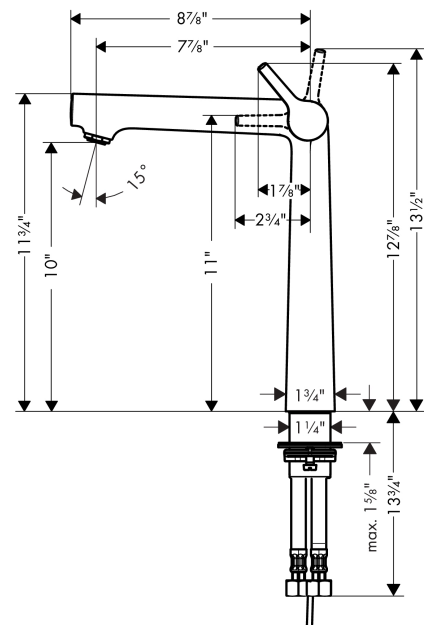

Talis S
Single-Hole Faucet 250, 1.2 GPM
 Finishes : **chrome** Part no. : **72116001**

Description

Features

- Aerated spray
- Flow: 1.2 GPM (4.5 L/Min)
- Ceramic cartridge

Item details

List Price \$ 518.00

Technology

Compliance

Product image

Scale drawing

Talis S
Single-Hole Faucet 250, 1.2 GPM
 Finishes : **chrome** Part no. : **72116001**

Exploded drawing

Year of production: >09/16

Talis S
Single-Hole Faucet 250, 1.2 GPM
 Finishes : **chrome** Part no. : **72116001**

Spare parts list

Year of production: >09/16

Pos.	Description	Part no.	Price	PU
1	handle	92771000	-	1
2	screw cover	95704000	-	1
3	flange	95493000	-	1
4	nut	95178000	-	1
5	O-ring 24x2	98388000	-	1
6	cartridge, assy	95973001	-	1
7	seal	98865000	-	1
8	aerator M24x1 (4,5 l/min)	92812000	-	1
9	flat seal	98749000	-	1
10	fixing set (Ø 32)	13961000	-	1
11	lever collar	97548000	-	1
12	connection hose 23½" M10x1 3/8"	14099001	-	1
13	O-ring 8x1,75	97827000	-	1
a	fixation extension 35 mm	13898000	-	1