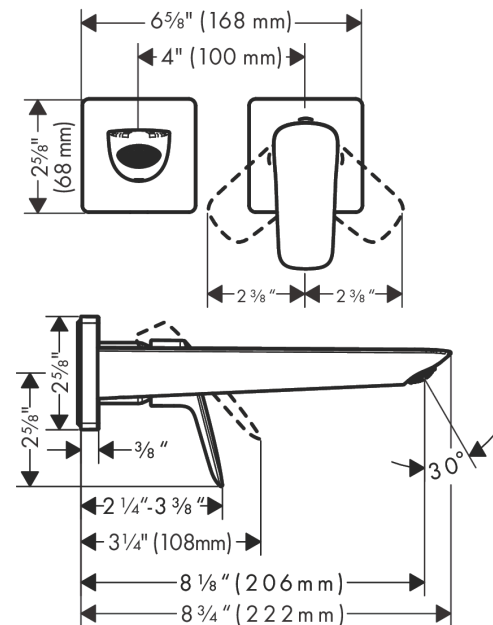

Logis

Wall-Mounted Single-Handle Faucet Trim, 1.2 GPM

Finishes : **chrome** Part no. : **71256001**

Description

Features

- Spray modes: Aerated spray
- Flow: 1.2 GPM (4.5 L/Min)
- Ceramic cartridge
- Does not include: basic set, Pop-up assembly

Item details

List Price \$ 310.00

Technology

Compliance

Product image

Scale drawing

Logis
Wall-Mounted Single-Handle Faucet Trim, 1.2 GPM
 Finishes : **chrome** Part no. : **71256001**

Exploded drawing

Year of production: >11/21

Logis**Wall-Mounted Single-Handle Faucet Trim, 1.2 GPM**Finishes : **chrome** Part no. : **71256001****Spare parts list**

Year of production: >11/21

Pos.	Description	Part no.	Price	PU
1	handle	94400000	-	1
2	screw cover	96338000	-	1
3	sleeve	93053000	-	1
4	escutcheon for handle	93161000	-	1
5	nut	93141000	-	1
6	O-ring 26x2	98147000	-	1
7	cartridge, assy	97685000	-	1
8	locking screw for handle	95140000	-	1
9	seal	98865000	-	1
10	adapter for cartridge	95634000	-	1
11	fixing set	97971000	-	1
12	spout cpl.	94401000	-	1
13	aerator M24x1 (4,5 l/min)	94364001	-	1
14	O-ring 18x1,5	98231000	-	1
15	escutcheon for spout	93162000	-	1
16	connecting thread G½	95626000	-	1
17	O-ring 13x2	98128000	-	1
18	extension set 25 mm for 13622180	31971000	-	1