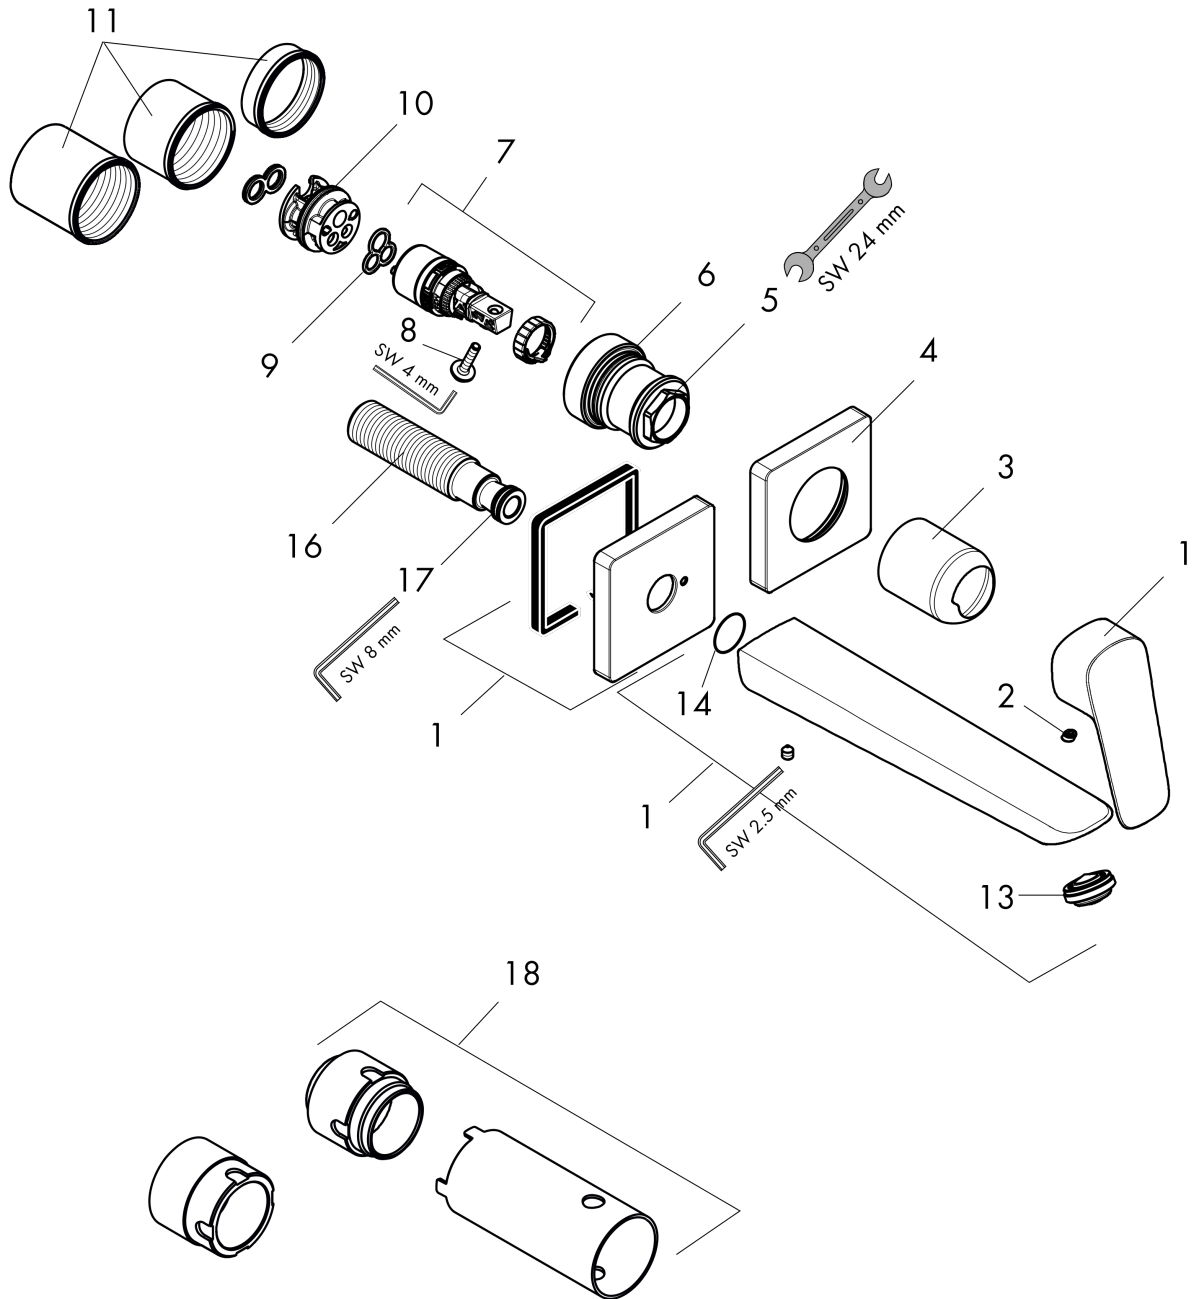

Logis

Wall-Mounted Single-Handle Faucet Trim, 1.2 GPM

Finishes : **chrome** Part no. : **71256001**

Description

Features

- Spray modes: Aerated spray
- Flow: 1.2 GPM (4.5 L/Min)
- Ceramic cartridge
- Does not include: basic set, Pop-up assembly

Item details

List Price \$ 310.00

Technology

Compliance

Product image

Scale drawing

Logis
Wall-Mounted Single-Handle Faucet Trim, 1.2 GPM
 Finishes : **chrome** Part no. : **71256001**

Exploded drawing

Year of production: >11/21

Logis**Wall-Mounted Single-Handle Faucet Trim, 1.2 GPM**Finishes : **chrome** Part no. : **71256001****Spare parts list**

Year of production: >11/21

Pos.	Description	Part no.	Price	PU
1	handle	94400000	-	1
2	screw cover	96338000	-	1
3	sleeve	93053000	-	1
4	escutcheon for handle	93161000	-	1
5	nut	93141000	-	1
6	O-ring 26x2	98147000	-	1
7	cartridge, assy	97685000	-	1
8	locking screw for handle	95140000	-	1
9	seal	98865000	-	1
10	adapter for cartridge	95634000	-	1
11	fixing set	97971000	-	1
12	spout cpl.	94401000	-	1
13	aerator M24x1 (4,5 l/min)	94364001	-	1
14	O-ring 18x1,5	98231000	-	1
15	escutcheon for spout	93162000	-	1
16	connecting thread G½	95626000	-	1
17	O-ring 13x2	98128000	-	1
18	extension set 25 mm for 13622180	31971000	-	1