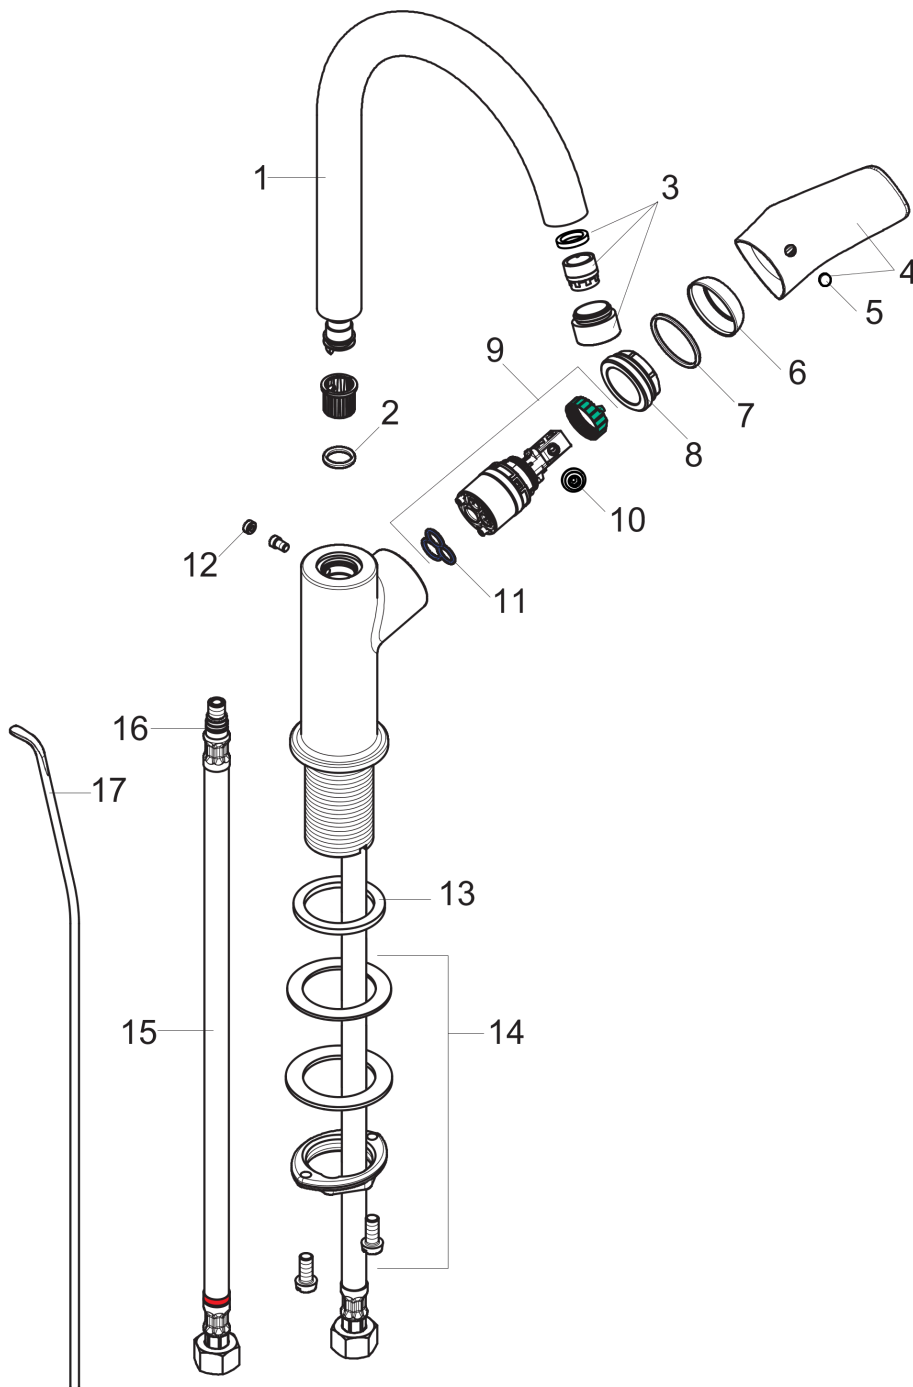

Logis

Single-Hole Faucet 210 with Swivel Spout and Pop-Up Drain, 1.2 GPM

Finishes : **chrome** Part no. : **71130001**

Description

Features

- Swivel range 120°
- Aerated spray
- Flow: 1.2 GPM (4.5 L/Min)
- Ceramic cartridge
- Includes pop-up drain

Item details

List Price \$ 284.00

Technology

Compliance

Product image

Scale drawing

Logis

Single-Hole Faucet 210 with Swivel Spout and Pop-Up Drain, 1.2 GPM

Finishes : **chrome** Part no. : **71130001**

Exploded drawing

Year of production: >07/16

Logis

Single-Hole Faucet 210 with Swivel Spout and Pop-Up Drain, 1.2 GPM

Finishes : **chrome** Part no. : **71130001**

Spare parts list

Year of production: >07/16

Pos.	Description	Part no.	Price	PU
1	spout cpl.	95494000	-	1
2	O-ring 11x2	98127000	-	1
3	aerator M18x1 (4,5 l/min)	92884000	-	1
4	handle	92245000	-	1
5	screw cover	96338000	-	1
6	flange	95493000	-	1
7	O-ring 24x2	98388000	-	1
8	nut	95178000	-	1
9	cartridge, assy	95973001	-	1
10	locking screw for handle	95140000	-	1
11	seal	98865000	-	1
12	screw cover	95181000	-	1
13	flat seal	98749000	-	1
14	fixing set (Ø 32)	13961000	-	1
15	connection hose 18½" M8x0,75 3/8"	96321001	-	1
16	O-ring 7x1,5	98422000	-	1
17	pull rod	96657000	-	1
a	pop up waste	88509000	-	1
b	lever arm 340mm (ball-Ø12mm)	96324000	-	1
c	lever collar	92849000	-	1