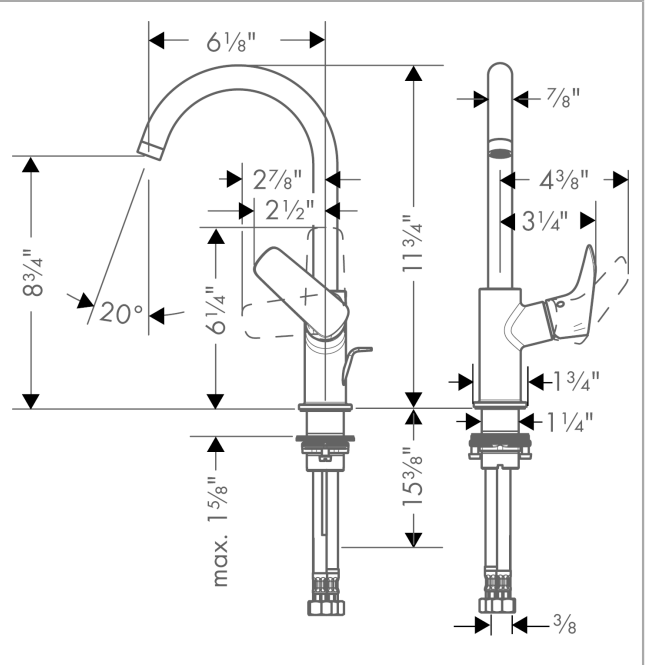

Logis

Single-Hole Faucet 210 with Swivel Spout and Pop-Up Drain, 1.2 GPM

Finishes : **chrome** Part no. : **71130001**

Description

Features

- Swivel range 120°
- Aerated spray
- Flow: 1.2 GPM (4.5 L/Min)
- Ceramic cartridge
- Includes pop-up drain

Item details

List Price \$ 284.00

Technology

Compliance

Product image

Scale drawing

Logis

Single-Hole Faucet 210 with Swivel Spout and Pop-Up Drain, 1.2 GPM

Finishes : **chrome** Part no. : **71130001**

Exploded drawing

Year of production: >07/16

Logis

Single-Hole Faucet 210 with Swivel Spout and Pop-Up Drain, 1.2 GPM

Finishes : **chrome** Part no. : **71130001**

Spare parts list

Year of production: >07/16

Pos.	Description	Part no.	Price	PU
1	spout cpl.	95494000	-	1
2	O-ring 11x2	98127000	-	1
3	aerator M18x1 (4,5 l/min)	92884000	-	1
4	handle	92245000	-	1
5	screw cover	96338000	-	1
6	flange	95493000	-	1
7	O-ring 24x2	98388000	-	1
8	nut	95178000	-	1
9	cartridge, assy	95973001	-	1
10	locking screw for handle	95140000	-	1
11	seal	98865000	-	1
12	screw cover	95181000	-	1
13	flat seal	98749000	-	1
14	fixing set (Ø 32)	13961000	-	1
15	connection hose 18½" M8x0,75 3/8"	96321001	-	1
16	O-ring 7x1,5	98422000	-	1
17	pull rod	96657000	-	1
a	pop up waste	88509000	-	1
b	lever arm 340mm (ball-Ø12mm)	96324000	-	1
c	lever collar	92849000	-	1