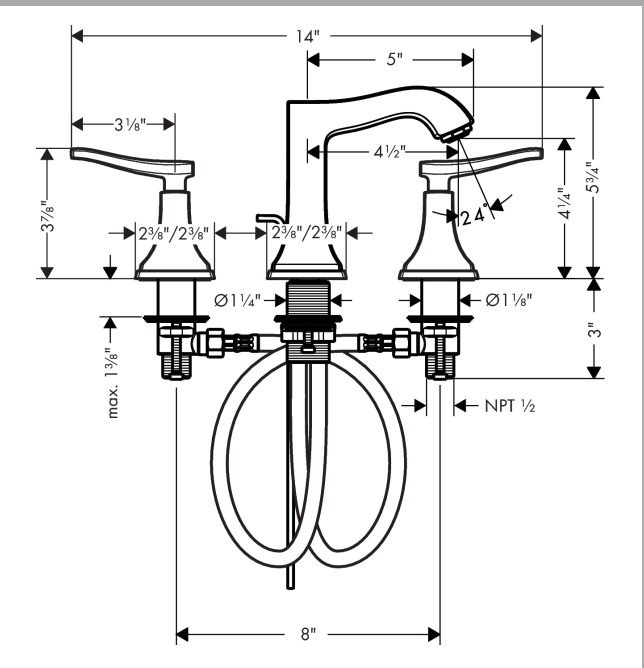

Metropol Classic
Widespread Faucet 110 with Lever Handles and Pop-Up Drain, 1.2 GPM
 Finishes : brushed nickel Part no. : 31330821

Description

Features

- Aerated spray
- Flow: 1.2 GPM (4.5 L/Min)
- 90° ceramic valves
- Includes pop-up drain

Item details

List Price \$ 796.00

Technology

Compliance

Product image

Scale drawing

Metropol Classic
Widespread Faucet 110 with Lever Handles and Pop-Up Drain, 1.2 GPM
 Finishes : brushed nickel Part no. : 31330821

Exploded drawing

Year of production: >01/18

Metropol Classic
Widespread Faucet 110 with Lever Handles and Pop-Up Drain, 1.2 GPM
 Finishes : brushed nickel Part no. : 31330821

Spare parts list

Year of production: >01/18

Pos.	Description	Part no.	Price	PU
1	handle fixing set	98932000	-	1
2	nut	92825000	-	1
3	O-ring 29x1,5	92738000	-	1
4	O-ring 48x1,5	92159000	-	1
5	stop valve cpl.	97357001	-	1
6	lever collar	97548000	-	1
7	shut off unit right closing	94009000	-	1
8	shut off unit left closing	94008000	-	1
9	connection hose 18½" M8x0,75 3/8"	96321001	-	1
10	fixing set (Ø 32)	13961000	-	1
11	aerator M24x1 (4,5 l/min)	92877820	-	1
12	pull rod	96657820	-	1
a	pop up waste	88509820	-	1
b	spout cpl.	95394820	-	1