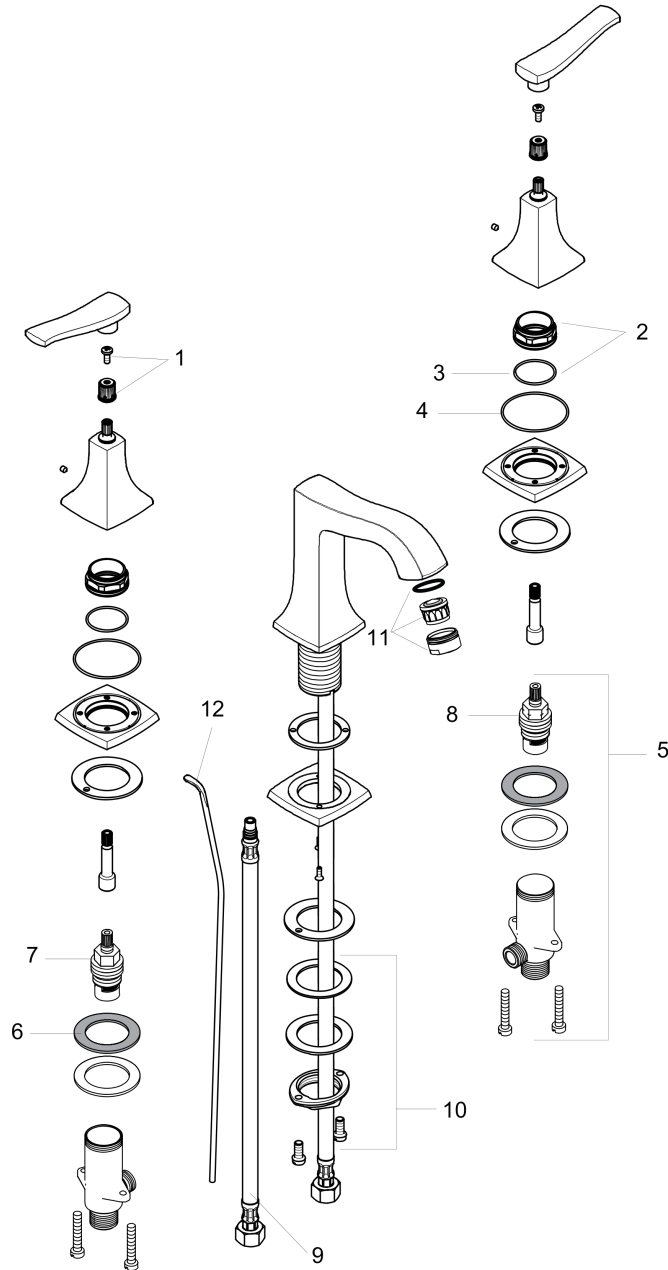

Metropol Classic
Widespread Faucet 110 with Lever Handles and Pop-Up Drain, 1.2 GPM
 Finishes : brushed nickel Part no. : 31330821

Description

Features

- Aerated spray
- Flow: 1.2 GPM (4.5 L/Min)
- 90° ceramic valves
- Includes pop-up drain

Item details

List Price \$ 796.00

Technology

Compliance

Product image

Scale drawing

Metropol Classic
Widespread Faucet 110 with Lever Handles and Pop-Up Drain, 1.2 GPM
 Finishes : brushed nickel Part no. : 31330821

Exploded drawing

Year of production: >01/18

Metropol Classic
Widespread Faucet 110 with Lever Handles and Pop-Up Drain, 1.2 GPM
 Finishes : brushed nickel Part no. : 31330821

Spare parts list

Year of production: >01/18

Pos.	Description	Part no.	Price	PU
1	handle fixing set	98932000	-	1
2	nut	92825000	-	1
3	O-ring 29x1,5	92738000	-	1
4	O-ring 48x1,5	92159000	-	1
5	stop valve cpl.	97357001	-	1
6	lever collar	97548000	-	1
7	shut off unit right closing	94009000	-	1
8	shut off unit left closing	94008000	-	1
9	connection hose 18½" M8x0,75 3/8"	96321001	-	1
10	fixing set (Ø 32)	13961000	-	1
11	aerator M24x1 (4,5 l/min)	92877820	-	1
12	pull rod	96657820	-	1
a	pop up waste	88509820	-	1
b	spout cpl.	95394820	-	1