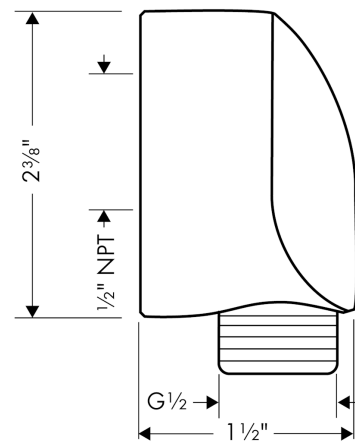

FixFit

Wall Outlet with Check Valves

Finishes : **rubbed bronze** Part no. : **27458923**

Description

Features

- non-return valve
- 1/2" NPT

Item details

List Price \$ 97.00

Compliance

Product image

Scale drawing

FixFit

Wall Outlet with Check Valves

Finishes : **rubbed bronze** Part no. : **27458923**

Exploded drawing

Year of production: >05/05

FixFit

Wall Outlet with Check Valves

Finishes : **rubbed bronze** Part no. : **27458923**

Spare parts list

Year of production: >**05/05**

Pos.	Description	Part no.	Price	PU
1	cover	97454XXX	-	-
2	connection angel	98531USA	-	-
3	support element	98557000	-	1
4	set of non return valves DW 15	94074000	-	1