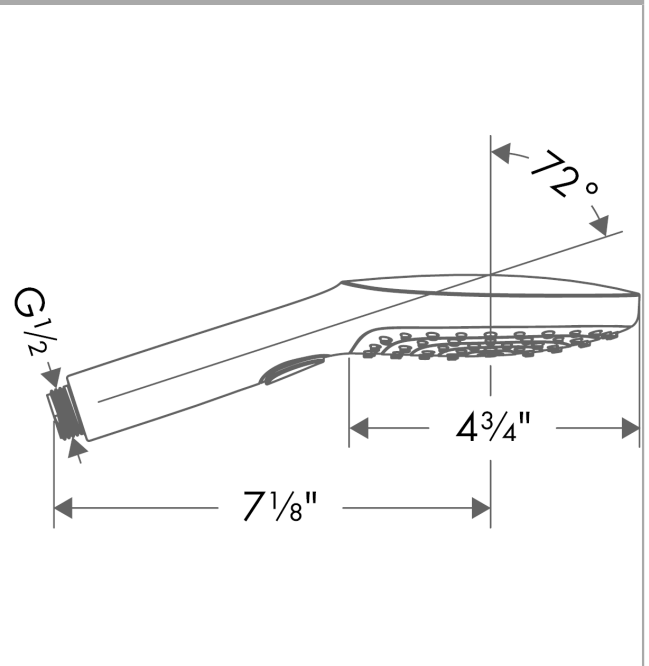

Raindance Select E
Handshower 120 3-Jet, 2.5 GPM
 Finishes : **white/chrome** Part no. : **26521401**

Description

Features

- Select button for comfortable alternation of spray modes
- 78 no-clog spray channels
- Spray modes: RainAir, Rain, Whirl
- Flow: 2.5 GPM (9.5 L/Min)
- Fully-finished matching spray face

Item details

List Price \$ 149.00

Technology

Compliance

Product image

Scale drawing

Raindance Select E
Handshower 120 3-Jet, 2.5 GPM
Finishes : **white/chrome** Part no. : **26521401**

Exploded drawing

Year of production: >12/12

Raindance Select E
Handshower 120 3-Jet, 2.5 GPM
 Finishes : **white/chrome** Part no. : **26521401**

Spare parts list

Year of production: >12/12

Pos.	Description	Part no.	Price	PU
1	filter packing	94246000	-	1