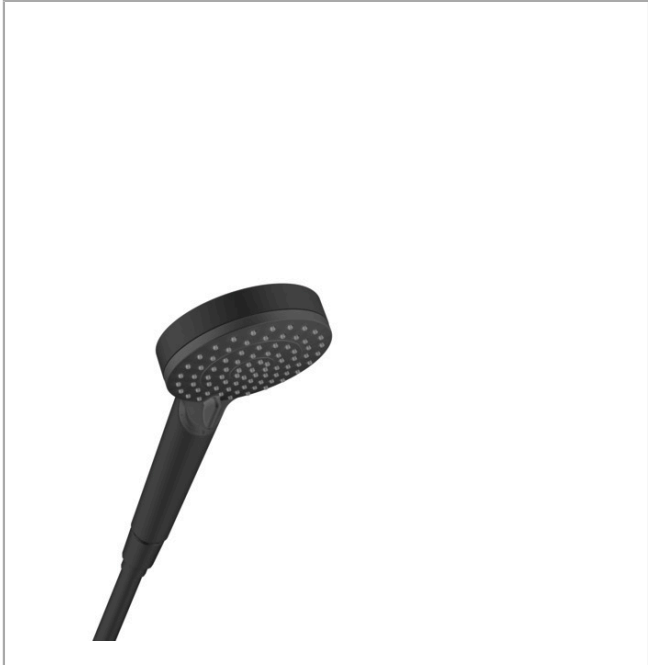

Vernis Blend

Hand shower Vario 2.5 GPM

Finishes : **matte black** Part no. : **26270671**

Description

Features

- Spray modes: Rain, IntenseRain
- 80 no-clog spray channels
- Continuous spray mode adjustment
- easy cleanable plastic spray disc
- Flow: 2.5 GPM (9.5 L/Min)

Item details

List Price $ 50.00

Technology

Compliance

Product image