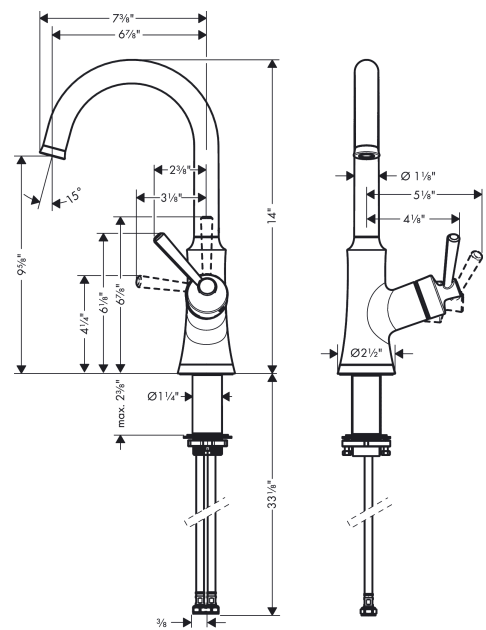

Joleena
Bar Faucet, 1.5 GPM
 Finishes : **steel optic** Part no. : **04795800**

Description

Features

- Swivel range 150°
- Aerated spray
- Single-hole installation
- Flow: 1.5 GPM (5.7 L/Min)
- Ceramic cartridge
- 3/8" hoses

Item details

List Price \$ 400.00

Compliance

Product image

Scale drawing

Joleena
Bar Faucet, 1.5 GPM
Finishes : **steel optic**

Part no. : **04795800**

Exploded drawing