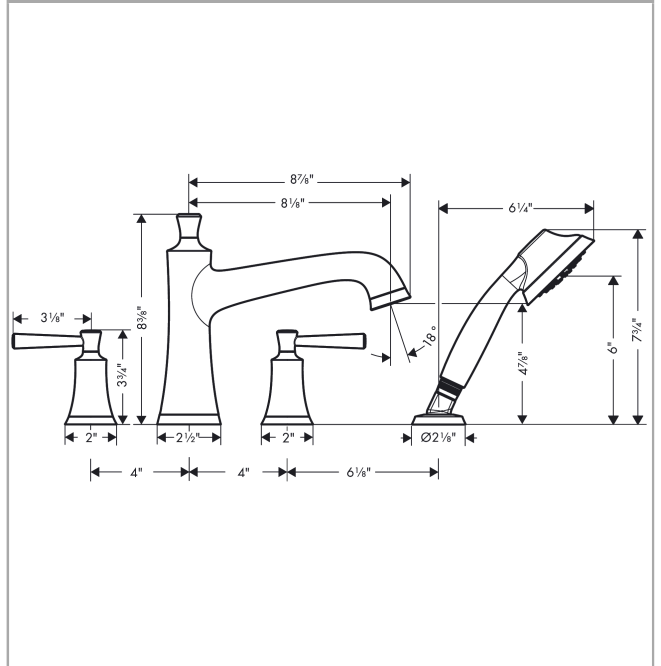

**Joleena**  
**4-Hole Roman Tub Set Trim with 1.75 GPM Handshower**  
 Finishes : **polished nickel**      Part no. : **04777830**

**Description**

**Features**

- spray type hand shower: Full
- Flow: 5.55 GPM (21 L/Min)
- flow rate for bath spout at 3 bar: 5.55 GPM (21 L/Min)
- flow rate of hand shower at 3 bar: 1.75 GPM (6.6 L/Min)
- 90° ceramic valves
- Integrated double backflow prevention

**Item details**

List Price \$ 641.00

**Compliance**

**Product image**

**Scale drawing**

**Joleena**  
**4-Hole Roman Tub Set Trim with 1.75 GPM Handshower**  
 Finishes : **polished nickel** Part no. : **04777830**

Exploded drawing

Year of production: >01/20

**Joleena**

**4-Hole Roman Tub Set Trim with 1.75 GPM Handshower**

Finishes : **polished nickel** Part no. : **04777830**

**Spare parts list**

Year of production: >01/20

Pos.	Description	Part no.	Price	PU
1	spout cpl.	93548830	-	1
2	aerator M22x1	93543831	-	1
3	escutcheon for spout	93544830	-	1
4	handle	93542830	-	1
5	handshower	04782830	-	1
6	seal	98058000	-	1
7	shower holder	28071830	-	1
8	set of non return valves DW 15	94074000	-	1
9	escutcheon for shower holder	93547830	-	1