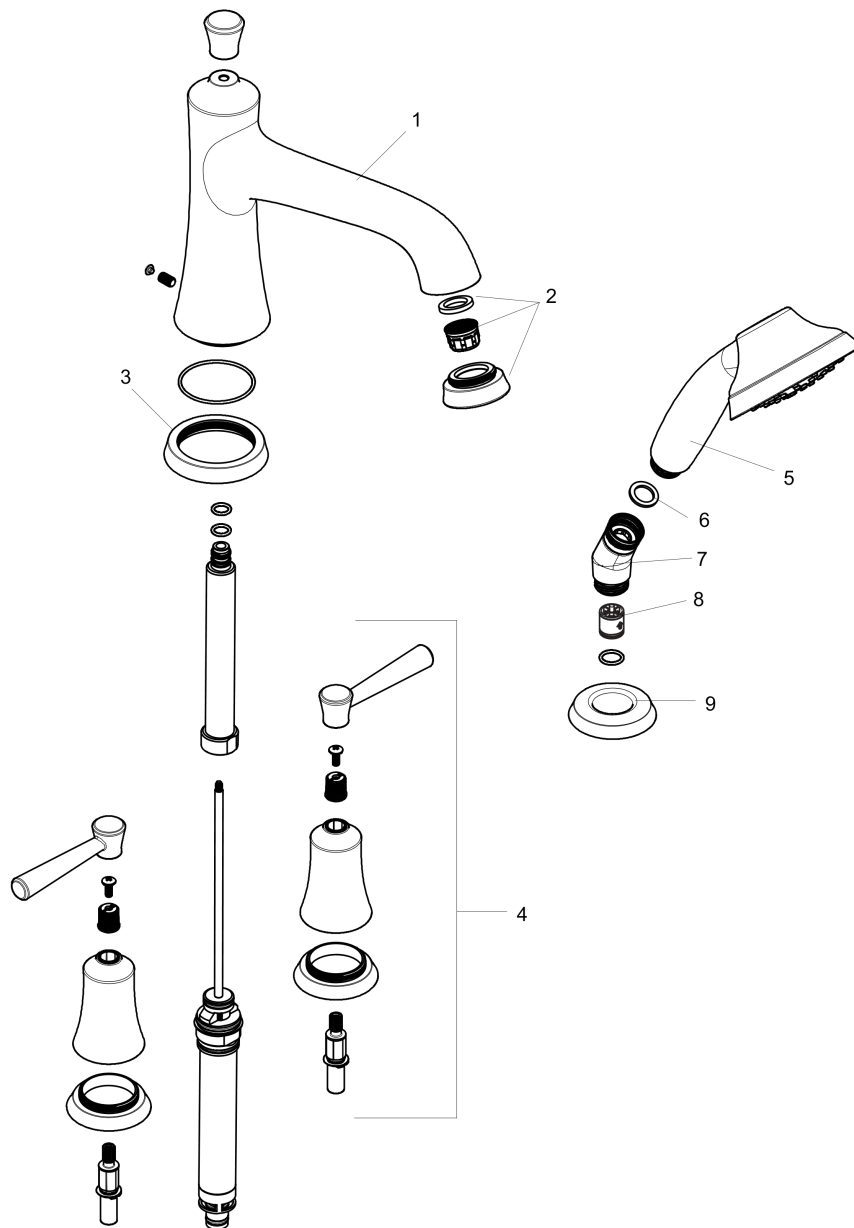

**Joleena**  
**4-Hole Roman Tub Set Trim with 1.75 GPM Handshower**  
 Finishes : **polished nickel**      Part no. : **04777830**

**Description**

**Features**

- spray type hand shower: Full
- Flow: 5.55 GPM (21 L/Min)
- flow rate for bath spout at 3 bar: 5.55 GPM (21 L/Min)
- flow rate of hand shower at 3 bar: 1.75 GPM (6.6 L/Min)
- 90° ceramic valves
- Integrated double backflow prevention

**Item details**

List Price \$ 641.00

**Compliance**

**Product image**

**Scale drawing**

**Joleena**  
**4-Hole Roman Tub Set Trim with 1.75 GPM Handshower**  
 Finishes : **polished nickel** Part no. : **04777830**

Exploded drawing

Year of production: >01/20

**Joleena**

**4-Hole Roman Tub Set Trim with 1.75 GPM Handshower**

Finishes : **polished nickel** Part no. : **04777830**

**Spare parts list**

Year of production: >01/20

Pos.	Description	Part no.	Price	PU
1	spout cpl.	93548830	-	1
2	aerator M22x1	93543831	-	1
3	escutcheon for spout	93544830	-	1
4	handle	93542830	-	1
5	handshower	04782830	-	1
6	seal	98058000	-	1
7	shower holder	28071830	-	1
8	set of non return valves DW 15	94074000	-	1
9	escutcheon for shower holder	93547830	-	1