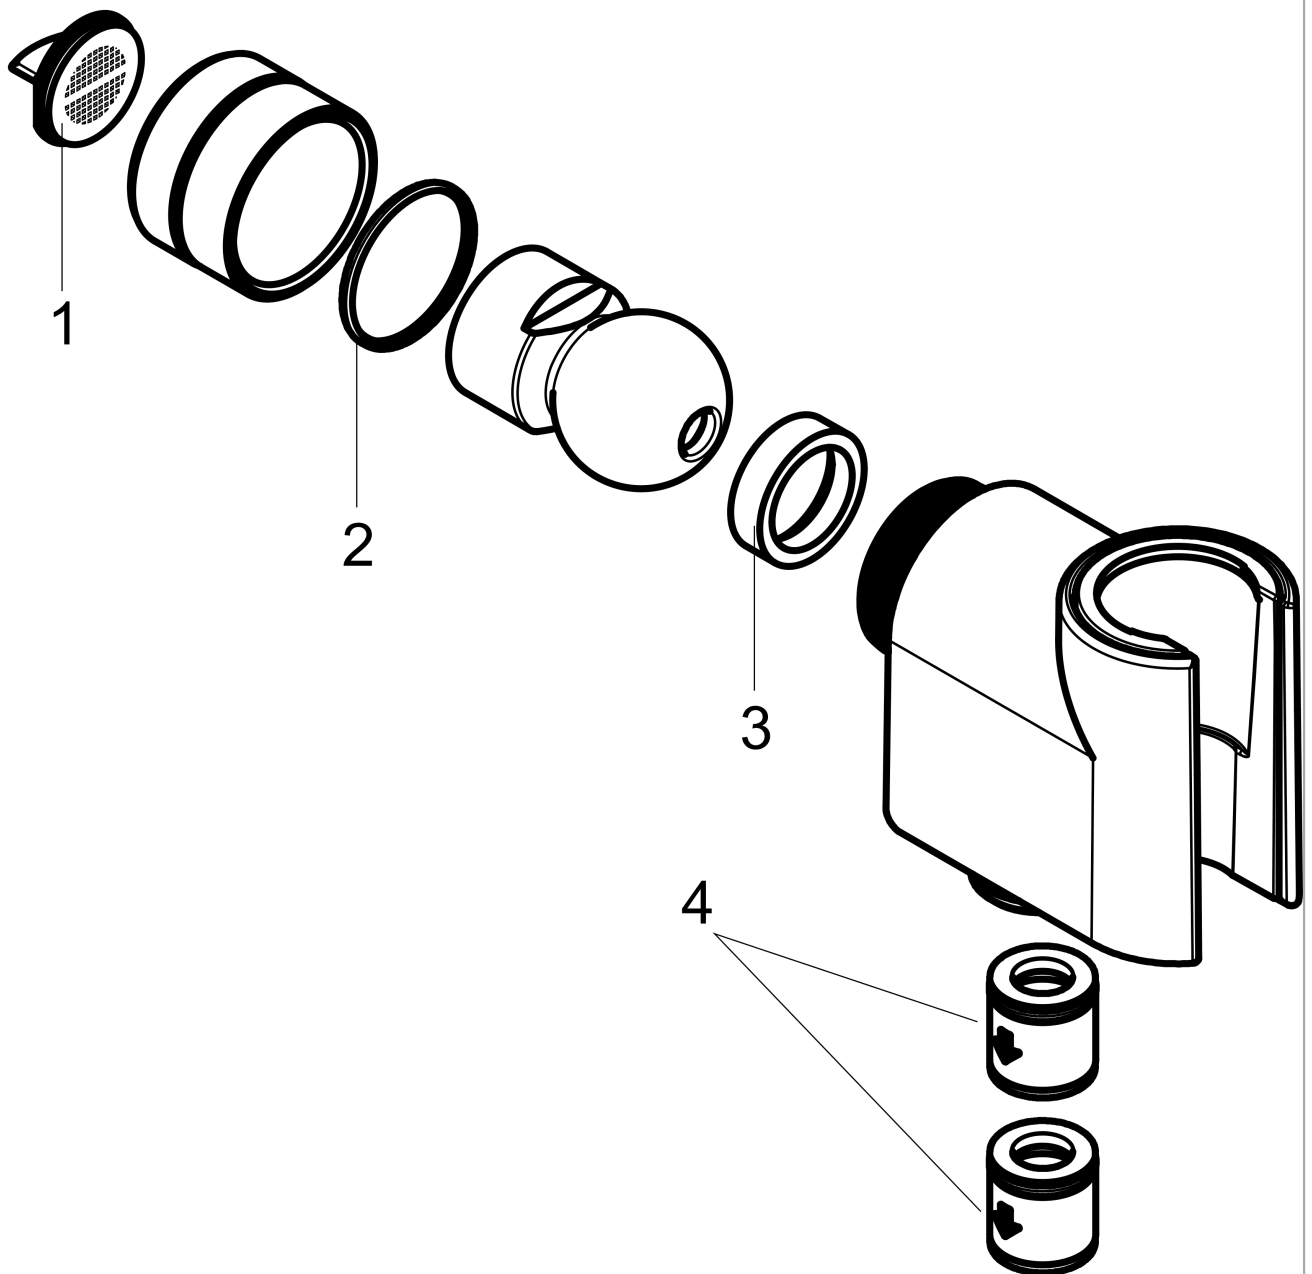

Showerarm Mount for Handshower

Finishes : **rubbed bronze** Part no. : **04580920**

Description

Features

- non-return valve

Item details

List Price \$ 45.00

Compliance

Product image

Scale drawing

Showerarm Mount for Handshower
Finishes : **rubbed bronze** Part no. : **04580920**

Exploded drawing

Year of production: >01/18

Showerarm Mount for Handshower

Finishes : **rubbed bronze** Part no. : **04580920**

Spare parts list

Year of production: >01/18

| Pos. | Description | Part no. | Price | PU |
|------|--------------------------------|----------|-------|----|
| 1 | filter packing | 88649000 | - | 1 |
| 2 | lever collar | 97536000 | - | 1 |
| 3 | seal | 97606000 | - | 1 |
| 4 | set of non return valves DW 15 | 94074000 | - | 1 |