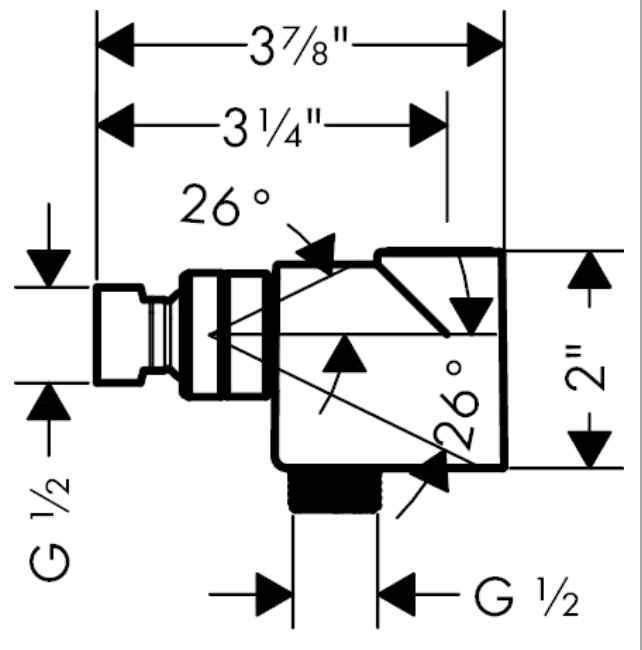

Showerarm Mount for Handshower

Finishes : **rubbed bronze** Part no. : **04580920**

Description

Features

- non-return valve

Item details

List Price \$ 45.00

Compliance

Product image

Scale drawing

Showerarm Mount for Handshower
Finishes : **rubbed bronze** Part no. : **04580920**

Exploded drawing

Year of production: >01/18

Showerarm Mount for Handshower

Finishes : **rubbed bronze** Part no. : **04580920**

Spare parts list

Year of production: >01/18

| Pos. | Description | Part no. | Price | PU |
|------|--------------------------------|----------|-------|----|
| 1 | filter packing | 88649000 | - | 1 |
| 2 | lever collar | 97536000 | - | 1 |
| 3 | seal | 97606000 | - | 1 |
| 4 | set of non return valves DW 15 | 94074000 | - | 1 |