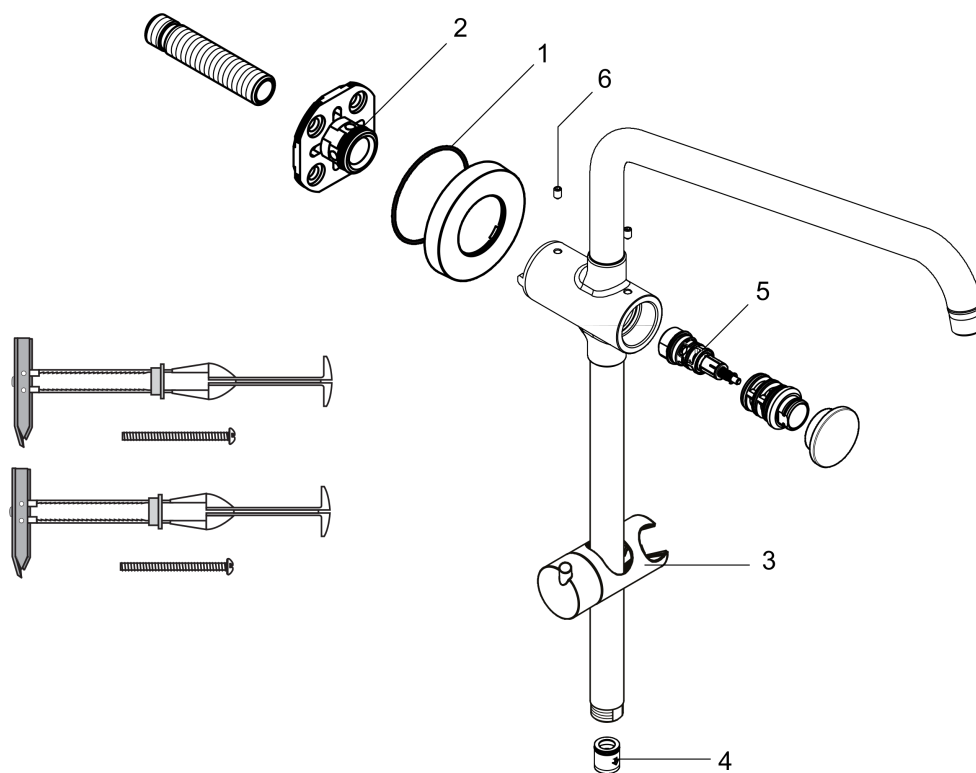

**Croma**  
**SAM Set Plus without Shower Components**  
 Finishes : **brushed nickel** Part no. : **04527820**

**Description**

**Features**

- consists of: Handshower hose, Slider
- Suitable for shower and tub/shower installations
- Locking push-button diverts flow to handshower
- Not included: Showerhead and handshower must be ordered separately

**Item details**

List Price \$ 462.00

**Compliance**

**Product image**

**Scale drawing**

**Croma**  
**SAM Set Plus without Shower Components**  
 Finishes : **brushed nickel** Part no. : **04527820**

Exploded drawing

Year of production: >07/14

**Croma**  
**SAM Set Plus without Shower Components**  
 Finishes : **brushed nickel**    Part no. : **04527820**

**Spare parts list**

Year of production: >07/14

<b>Pos.</b>	<b>Description</b>	<b>Part no.</b>	<b>Price</b>	<b>PU</b>
1	O-ring 65x2	98472000	-	1
2	O-ring 25x2,5	92146000	-	1
3	support, assy	95160820	-	1
4	set of non return valves DW 15	94074000	-	1
5	selector (invers)	95657000	-	1