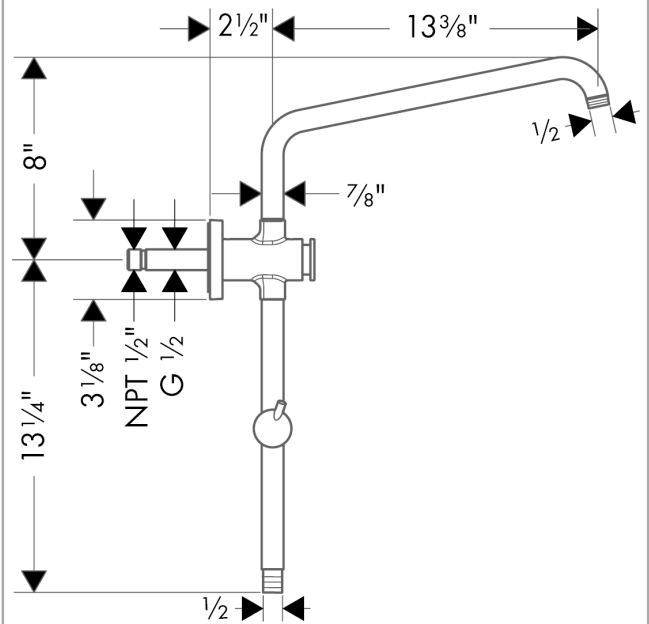

**Croma**  
**SAM Set Plus without Shower Components**  
 Finishes : **brushed nickel** Part no. : **04527820**

**Description**

**Features**

- consists of: Handshower hose, Slider
- Suitable for shower and tub/shower installations
- Locking push-button diverts flow to handshower
- Not included: Showerhead and handshower must be ordered separately

**Item details**

List Price \$ 462.00

**Compliance**

**Product image**

**Scale drawing**

**Croma**  
**SAM Set Plus without Shower Components**  
 Finishes : **brushed nickel** Part no. : **04527820**

Exploded drawing

Year of production: >07/14

**Croma**  
**SAM Set Plus without Shower Components**  
 Finishes : **brushed nickel**    Part no. : **04527820**

**Spare parts list**

Year of production: >07/14

<b>Pos.</b>	<b>Description</b>	<b>Part no.</b>	<b>Price</b>	<b>PU</b>
1	O-ring 65x2	98472000	-	1
2	O-ring 25x2,5	92146000	-	1
3	support, assy	95160820	-	1
4	set of non return valves DW 15	94074000	-	1
5	selector (invers)	95657000	-	1