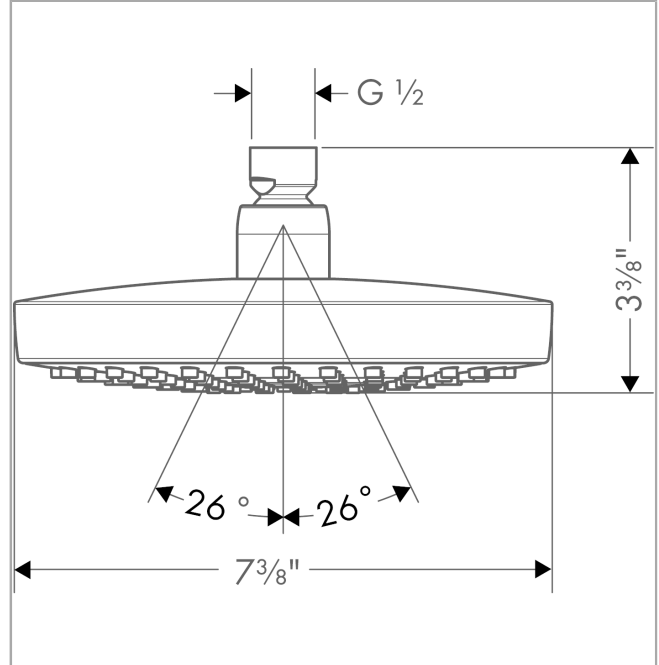

**Croma Select S
Showerhead 180 2-Jet, 1.8 GPM**

Finishes : **brushed nickel** Part no. : **04388820**

Description

Features

- 147 no-clog spray channels
- Spray modes: Rain, IntenseRain
- Flow: 1.8 GPM (6.8 L/Min)
- Select button for comfortable alternation of spray modes
- Fully-finished matching spray face

Item details

List Price \$ 373.00

Technology

Compliance

Product image

Scale drawing

Croma Select S
Showerhead 180 2-Jet, 1.8 GPM
Finishes : **brushed nickel** Part no. : **04388820**

Exploded drawing

Year of production: >01/18

Croma Select S
Showerhead 180 2-Jet, 1.8 GPM
 Finishes : **brushed nickel** Part no. : **04388820**

Spare parts list

Year of production: >01/18

Pos.	Description	Part no.	Price	PU
1	seal	98058000	-	1
2	filter	97735000	-	1
3	selector assy	98343001	-	1
4	O-ring 3x1	98384000	-	1
a	cover	98344000	-	1