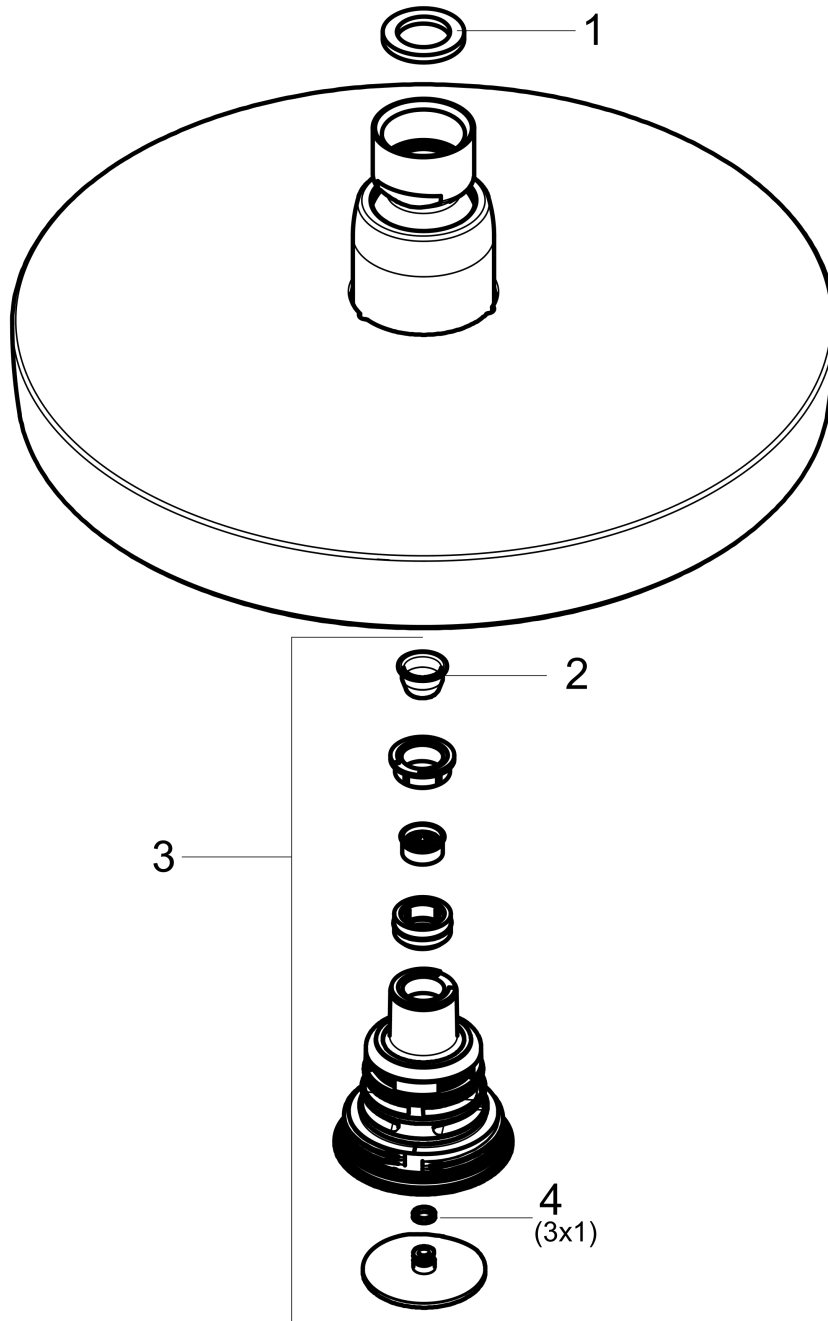

**Croma Select S
Showerhead 180 2-Jet, 1.8 GPM**

Finishes : **brushed nickel** Part no. : **04388820**

Description

Features

- 147 no-clog spray channels
- Spray modes: Rain, IntenseRain
- Flow: 1.8 GPM (6.8 L/Min)
- Select button for comfortable alternation of spray modes
- Fully-finished matching spray face

Item details

List Price \$ 373.00

Technology

Compliance

Product image

Scale drawing

Croma Select S
Showerhead 180 2-Jet, 1.8 GPM
Finishes : **brushed nickel** Part no. : **04388820**

Exploded drawing

Year of production: >01/18

Croma Select S
Showerhead 180 2-Jet, 1.8 GPM
 Finishes : **brushed nickel** Part no. : **04388820**

Spare parts list

Year of production: >01/18

Pos.	Description	Part no.	Price	PU
1	seal	98058000	-	1
2	filter	97735000	-	1
3	selector assy	98343001	-	1
4	O-ring 3x1	98384000	-	1
a	cover	98344000	-	1