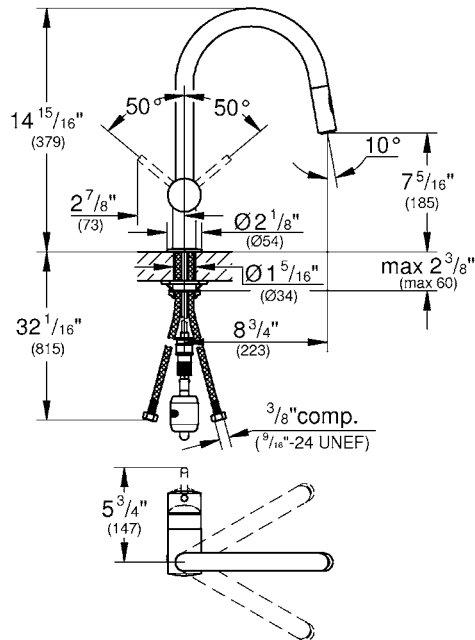

MINTA
Single-Handle Kitchen Faucet
MODEL # 31378DC3

Pure Freude
an Wasser

Product Description:

MINTA
Single-Handle Kitchen Faucet

Standard Specification:

- C-spout
- Single hole installation
- **GROHE SilkMove** ceramic cartridge
- **GROHE StarLight** chrome finish
- Adjustable flow rate limiter
- Pull-out dual spray - switch from regular flow to shower spray
- Swivel Spout
- Integrated non-return valve
- SpeedClean anti-lime system
- Stainless steel flex lines
- Quick installation system
- Single Lever handle
- Spout Reach 8 9/16"
- Protected against backflow
- Max Flow Rate: 1.75 gpm (6.6 L/min)
- GROHE Limited Lifetime Warranty

Applicable Codes & Standards:

- Energy Policy Act of 1992
- NSF 61
- NSF 372
- ASME A112.18.1/CSA B125.1
- US Federal and State material regulations
- ICC/ANSI A117.1

Color:

- 31378DC3 SuperSteel InfinityFinish