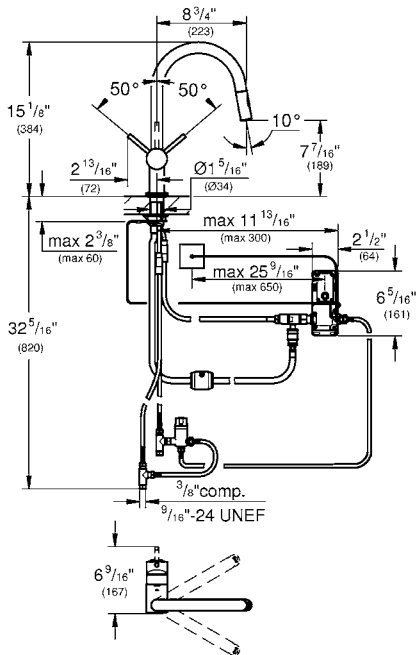

MINTA TOUCH
 Touch Single-Handle Kitchen Faucet
 MODEL # 31359DC2

Pure Freude
 an Wasser

Product Description:
MINTA TOUCH
 Touch Single-Handle Kitchen Faucet

Standard Specification:

- C-spout
- Single hole installation
- Touch: activation of water via skin contact
- 6 V lithium-battery supply (type CR-P2)
- CE approved and meets the requirements of IAPMO IGC 349-2017
- Solenoid valve
- Fixed value mixing valve
- Automatic safety stop after 60 sec. (factory set)
- Type of protection IP 44
- **GROHE SilkMove** ceramic cartridge
- **GROHE StarLight** chrome finish
- Pull-out dual spray - switch from regular flow to shower spray
- Swivel Spout
- 360° Manual Shower Head Rotation
- Protected against backflow
- Stainless steel flex lines
- Quick installation system
- GROHE Limited Lifetime Warranty
- 1.75 gpm

Applicable Codes & Standards:

- Energy Policy Act of 1992
- NSF 61
- NSF 372
- ASME A112.18.1/CSA B125.1
- US Federal and State material regulations
- ICC/ANSI A117.1

Color:

- 31359DC2 SuperSteel InfinityFinish