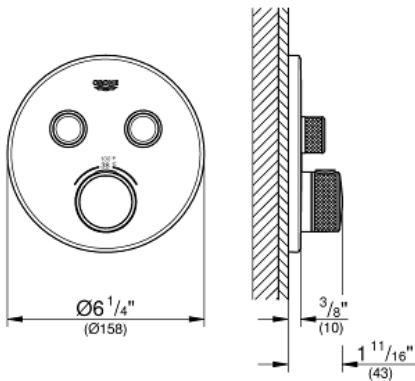

# GROHTHERM SMARTCONTROL Dual Function Thermostatic Trim with Control Module

MODEL # 29137GN0

Pure Freude  
an Wasser

**GROHE**

### Dual Function Thermostatic Trim with Control Module

#### Standard Specification:

- Required rough-in-set sold separately (GROHE Rapido SmartBox 35 601 000)
- Metal wall escutcheon with **GROHE QuickFix** (covered escutcheon and shaft sealing, covered fixing), 6° angle adjustable
- 3/8" (10 mm) thin profile escutcheon
- **GROHE StarLight** finish
- SmartControl push for ON-OFF, turn for volume adjustment from EcoJoy to Full Flow
- Includes various icons to customize push buttons
- **GROHE TurboStat** Compact cartridge with wax thermoelement
- **GROHE SafeStop** safety button at 100°F/38°C
- Built-in check valve with dirt strainer
- Multiple outlets can be run simultaneously
- Maximum flow performance combined: 7.7gpm (29L/min) @ 43.5 psi (3 bar)
- Optional flow reducer for CALGreen compliance included