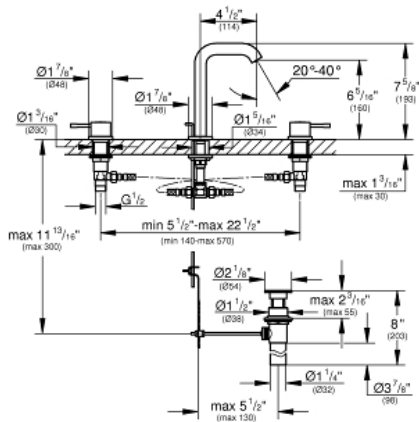

ESSENCE  
8" Widespread Two-Handle  
Bathroom Faucet M-Size

MODEL # 20297GNA

Pure Freude  
an Wasser

GROHE

**Product Description:**

**ESSENCE**

**8" Widespread Two-Handle Bathroom Faucet M-Size**

**Standard Specification:**

- 1/2" (13mm) ceramic cartridge (90° turn)
- **GROHE StarLight** finish
- **GROHE EcoJoy** Mousseur 1.2 gpm
- **GROHE QuickFix** rapid installation system
- Spout with flow control
- 1 1/4" pop-up waste set
- Pressure resistant flexible connection hoses (between spout and side valves)
- 1/2" x 7/16" (13mm x 10.5mm) union nut