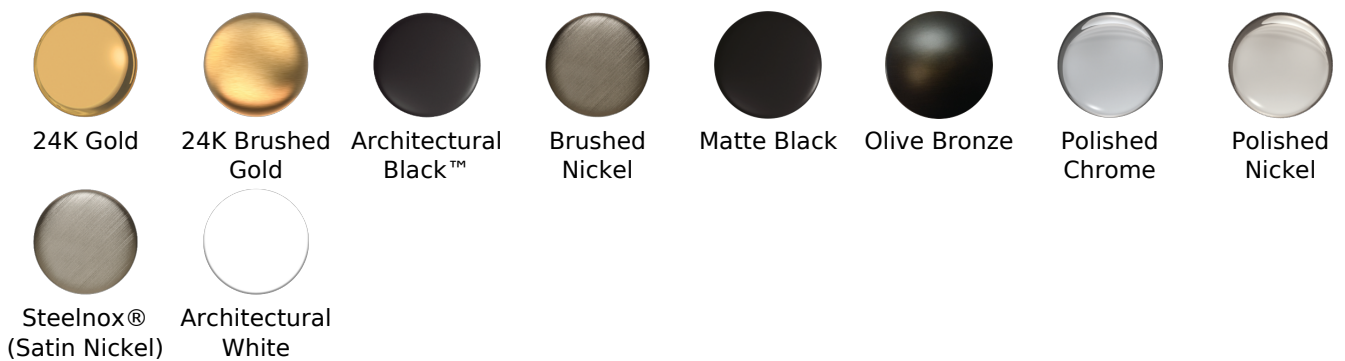

SHOWER
59" Shower Hose
G-8605

GRAFF®

Information

- Brass spiral flexible hose with conical nut

Finishes