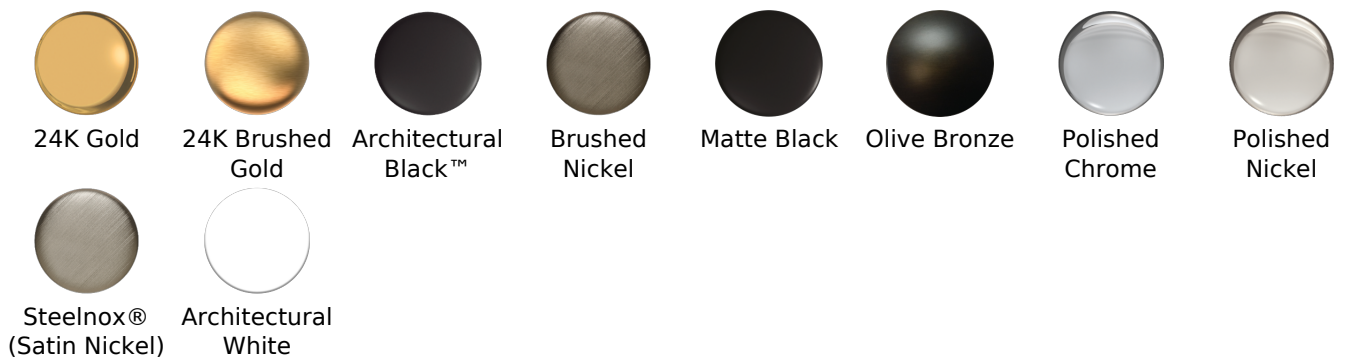

## Available Finishes

- Polished Chrome  
G-8438-PC
- Brushed Nickel  
G-8438-PN
- Polished Nickel  
G-8438-BNi
- Unfinished Brass\*  
G-8438-UB\*
- Steinox  
G-8438-SN
- Olive Brass\*  
G-8438-OB\*
- Architectural Black with Chrome Accents\*  
G-8438-PC/BK\*
- Gold\*  
G-8438-AU\*
- Brushed Gold\*  
G-8438-BAU

### Finishes