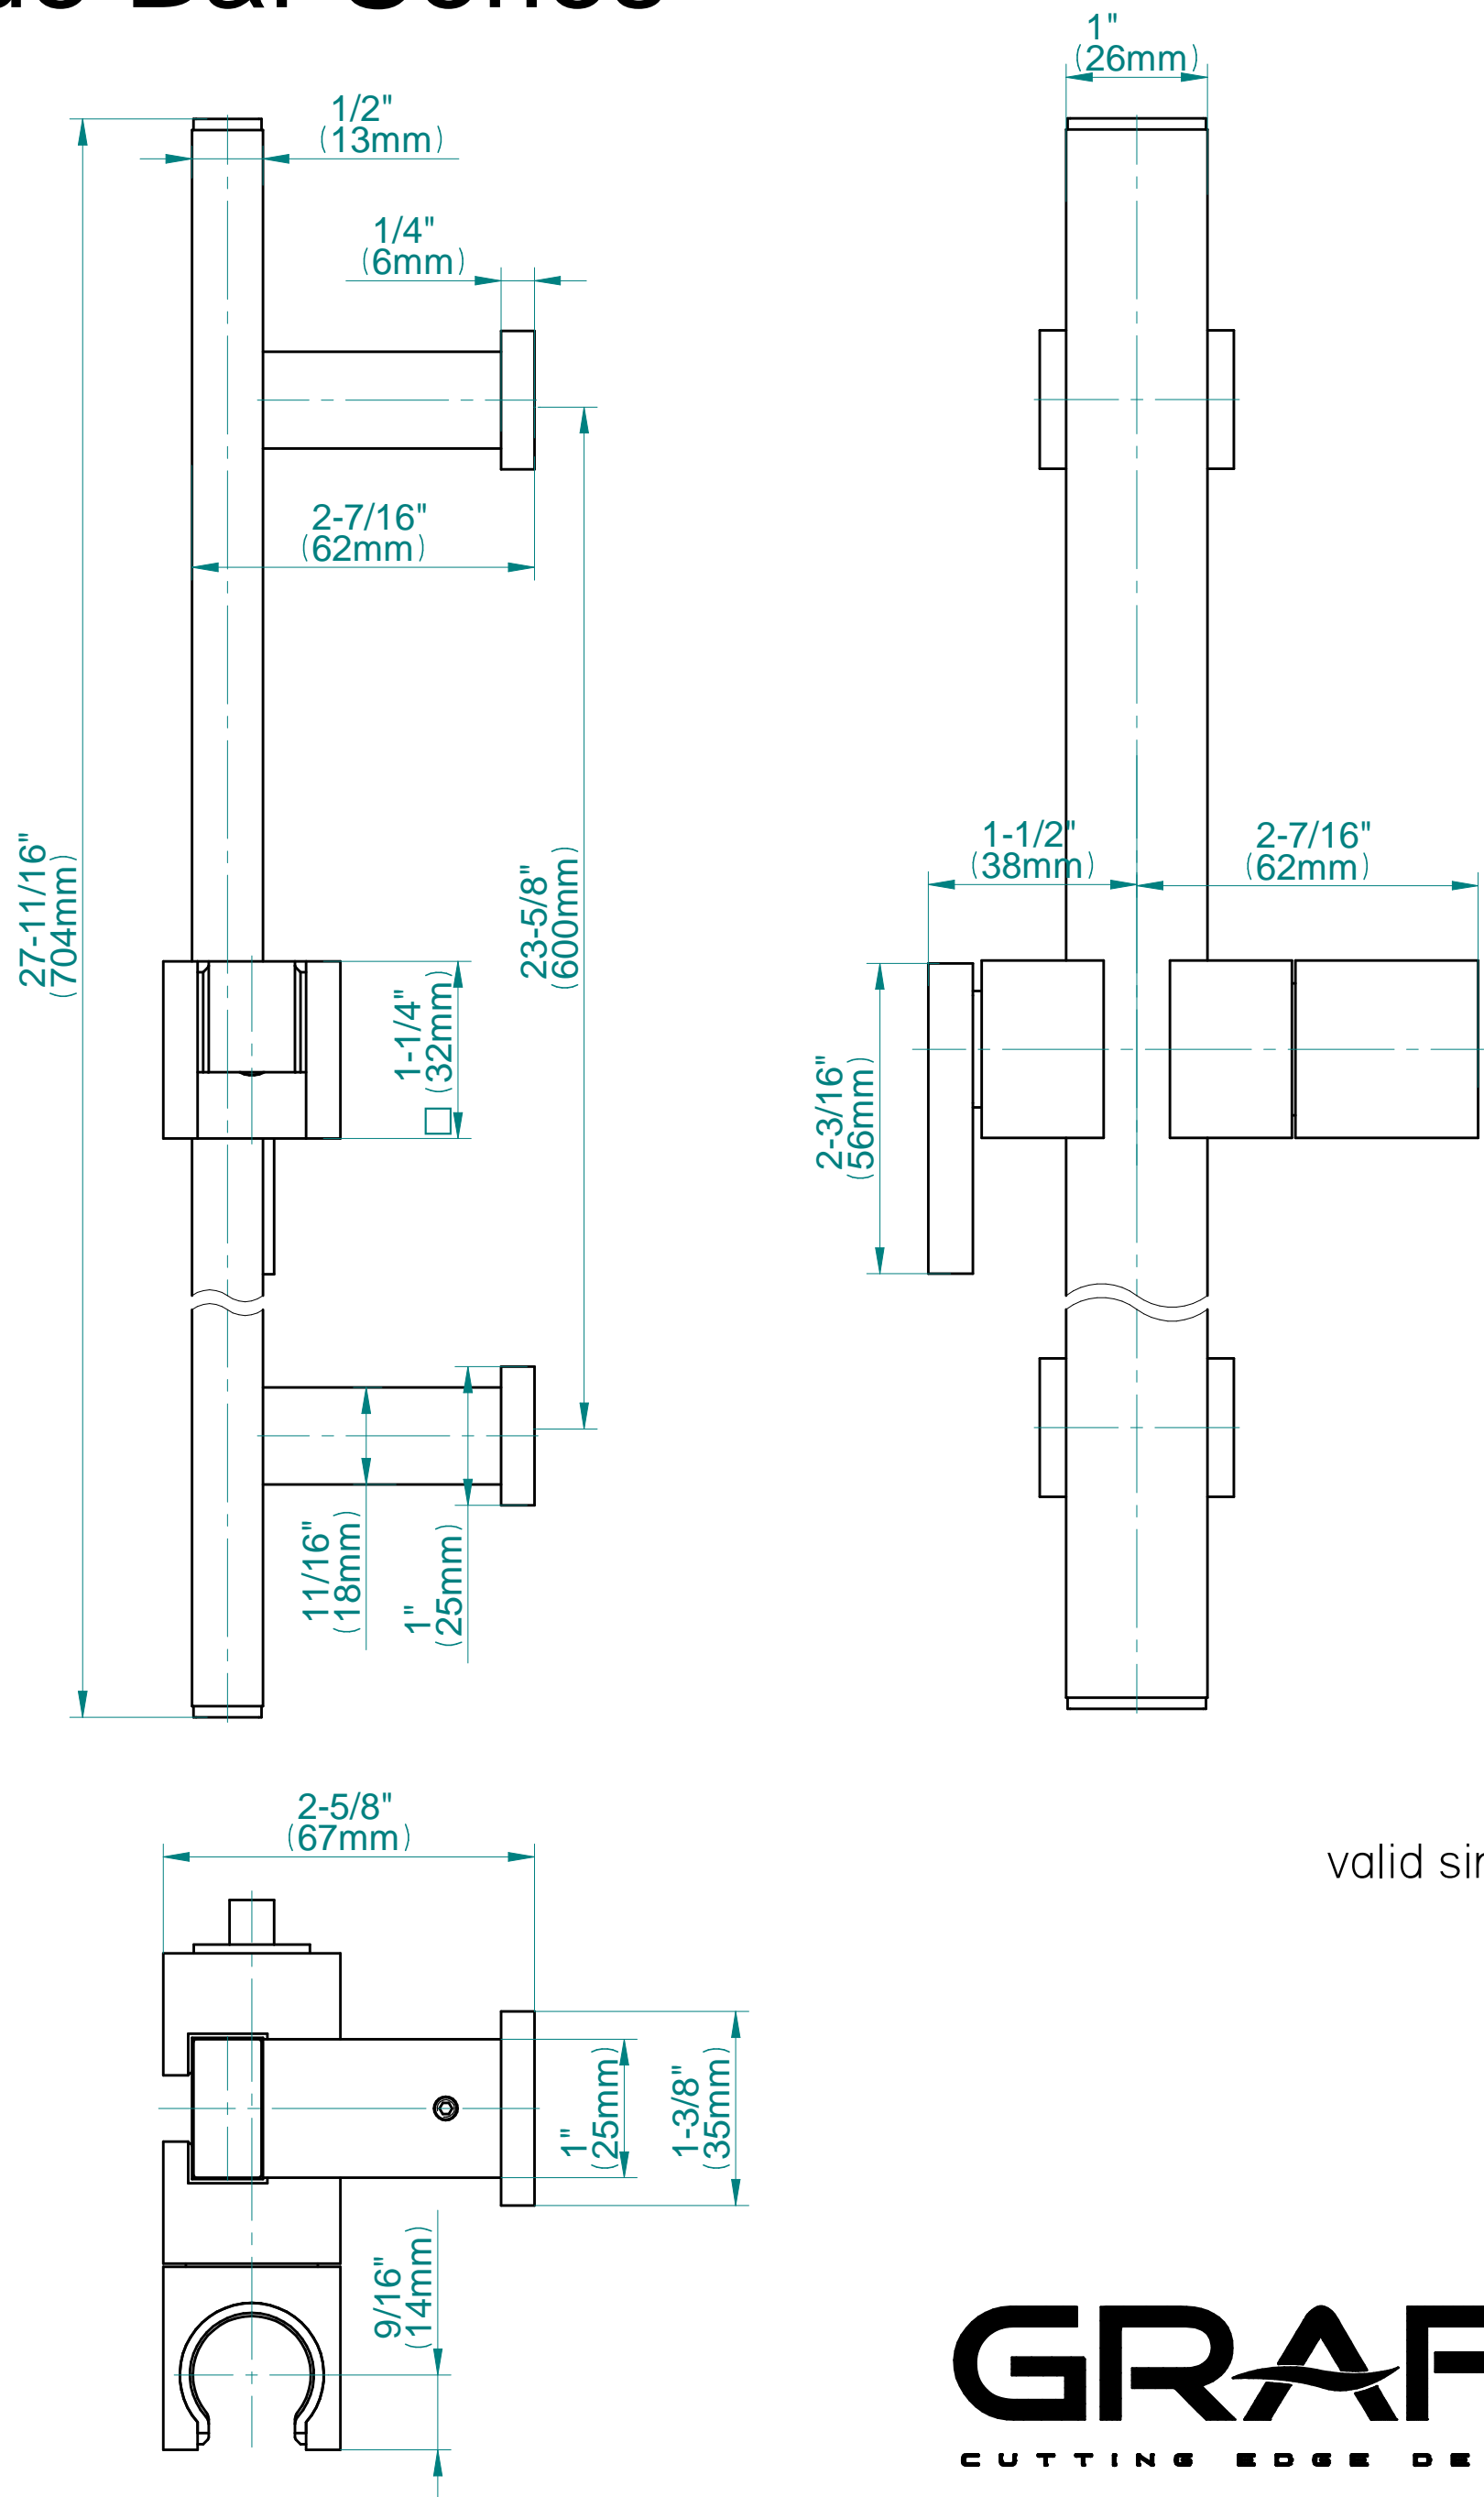

## Slide Bar Series

valid since 2014

SHOWER  
Contemporary Square Wall Supply  
Elbow  
**G-8633**

**GRAFF®**

**Information**

- 1/2" NPT female thread inlet

**Finishes**