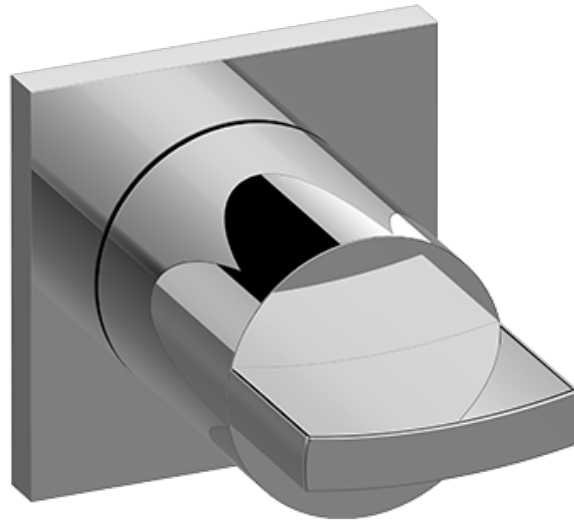

[www.graff-designs.com](http://www.graff-designs.com) | phone: 800-954-4723

SHOWER  
Two-Way Diverter Volume Control  
Valve WITH Off Function and Pass-  
Through  
**G-8052**

**GRAFF®**

**Information**

- 11.7 gpm @ 60 psi
- 3/4" universal inlets/outlets with female threads
- Operates one function at a time
- Stacking inlet and pass-through port feature
- Supplied with protective plastic cover
- CALGreen compliant depending on functions

## Information

- Single metal handle and decorative trim plate
- Use with G-8052 2-Way Diverter Volume Control Valve WITH Off Function and Pass-Through
- ADA