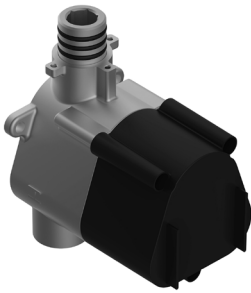

## Information

- 3/4" thermostatic valve and trim
- 3/4" stop/volume control valve and 2-way diverter valve and trims
- 8" showerhead with 12" wall-mounted shower arm
- Showerhead features no-clog, easy-clean spray nozzles
- Flush-mounted swivel body sprays (3 pieces)
- Handshower set with wall-mounted slide bar and 59" hose (PVD finishes use 59" flex hose)
- Optional extension kit
- Flow rates: showerhead  $\leq$  1.8 max gpm, handshower  $\leq$  1.5 max gpm, body sprays  $\leq$  1.5 max gpm each

SHOWER  
Thermostatic Rough Valve  
**G-8006**

**GRAFF®**

# G-8006

M-Series

3/4" Concealed Thermostatic Rough Valve