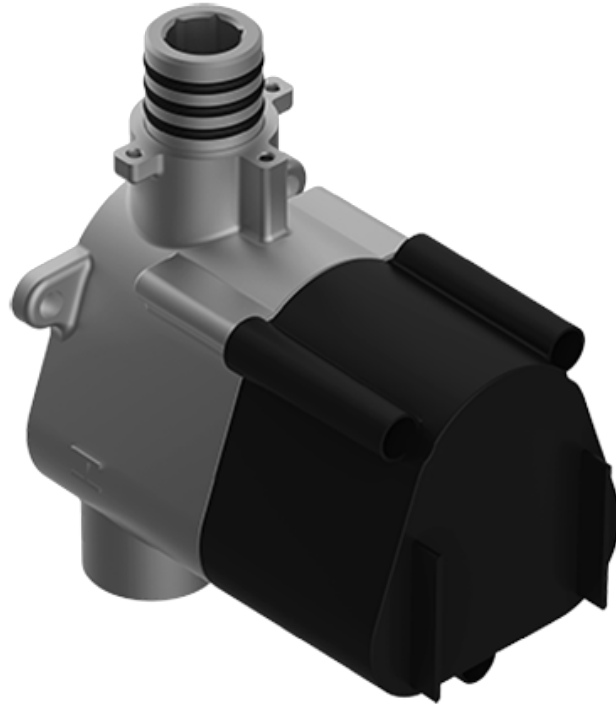

SHOWER  
M-Series Full Thermostatic  
Shower System  
**GM3.112SH-C14E0**

---

**GRAFF®**

## Information

- 3/4" thermostatic valve and trim
- 3/4" stop/volume control valve and 2-way diverter valve and trims
- 8" showerhead with 12" wall-mounted shower arm
- Showerhead features no-clog, easy-clean spray nozzles
- Flush-mounted swivel body sprays (3 pieces)
- Handshower set with wall-mounted slide bar and 59" hose (PVD finishes use 59" flex hose)
- Optional extension kit
- Flow rates: showerhead  $\leq$  1.8 max gpm, handshower  $\leq$  1.5 max gpm, body sprays  $\leq$  1.5 max gpm each

SHOWER  
Thermostatic Rough Valve  
**G-8006**

**GRAFF®**