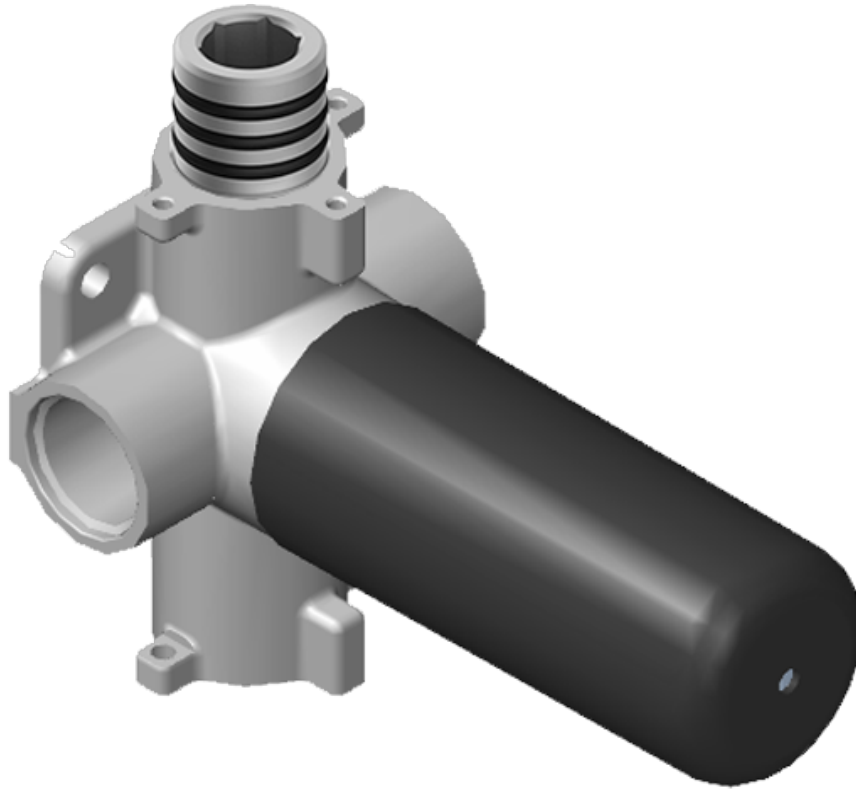

[www.graff-designs.com](http://www.graff-designs.com) | phone: 800-954-4723

SHOWER  
Two-Way Diverter Volume Control  
Valve WITH Off Function and Pass-  
Through  
**G-8052**

**GRAFF®**

**Information**

- 11.7 gpm @ 60 psi
- 3/4" universal inlets/outlets with female threads
- Operates one function at a time
- Stacking inlet and pass-through port feature
- Supplied with protective plastic cover
- CALGreen compliant depending on functions