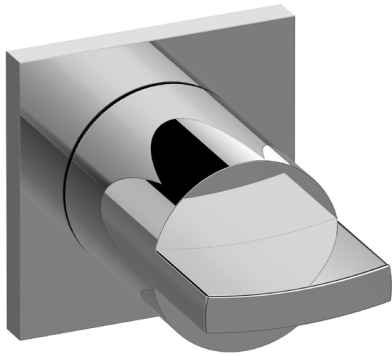

## Product Features

- Single metal handle and decorative trim plate
- Use with G-8076 Stop/Volume Control rough valve with Pass-Through or G-8077 Stop/Volume Control rough valve