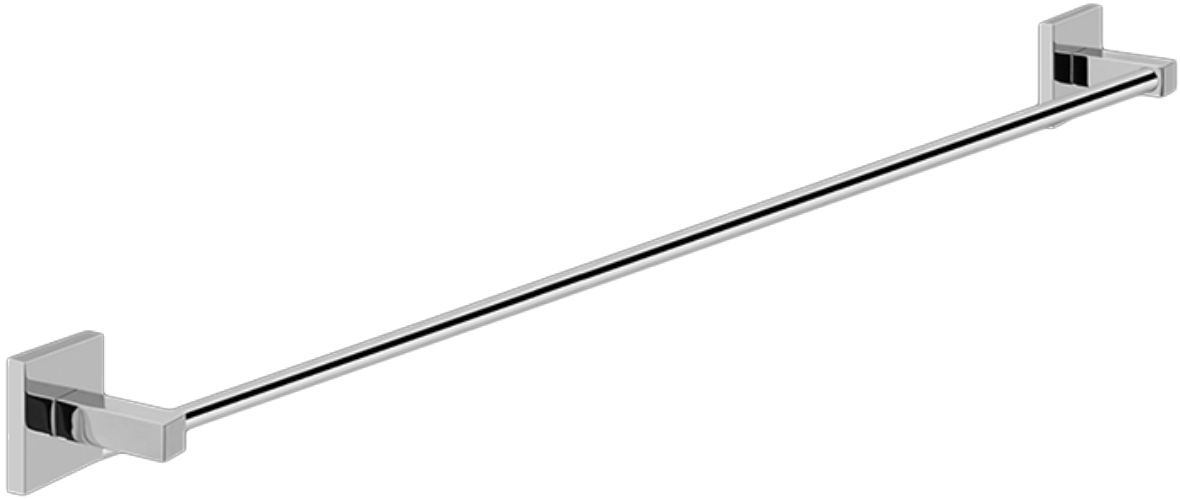

BATHROOM  
30" Towel Bar  
**G-9111**

**GRAFF®**

**Finishes**

24K Gold

24K Brushed  
Gold

Architectural  
Black™

Brushed  
Nickel

Matte Black

Olive Bronze

Polished  
Chrome

Polished  
Nickel

Steelnox®  
(Satin Nickel)

Architectural  
White