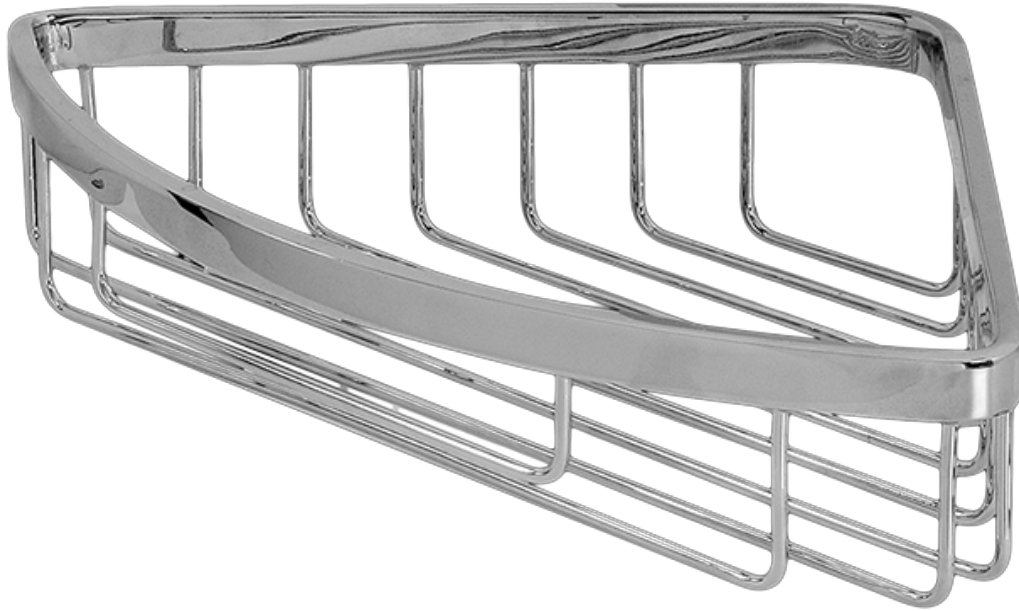

SHOWER
 Corner Shower Basket
G-9010

GRAFF®

Finishes

							
24K Gold	24K Brushed Gold	Brushed Brass PVD	Architectural Black™	Brushed Nickel	Brushed Onyx PVD®	Brushed OR'osa PVD®	Gunmetal
							
Gunmetal Distressed	Matte Black	Olive Bronze	Onyx PVD®	Polished Brass PVD	Polished Chrome	Polished Nickel	OR'osa PVD®
							
Steelnox® (Satin Nickel)	Unfinished Brass	Unfinished Brushed Brass	Vintage Brushed Brass	Architectural White			

G-9010