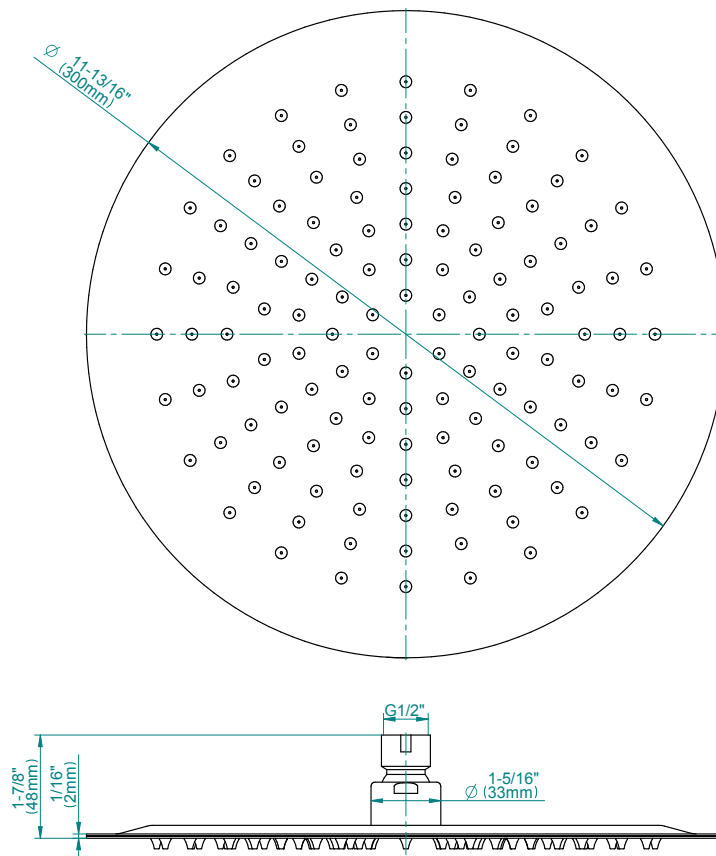

The measurements shown are for reference only. Products and specifications shown are subject to change without notice. Revised 12/2017

www.graff-designs.com | phone: 800-954-4723