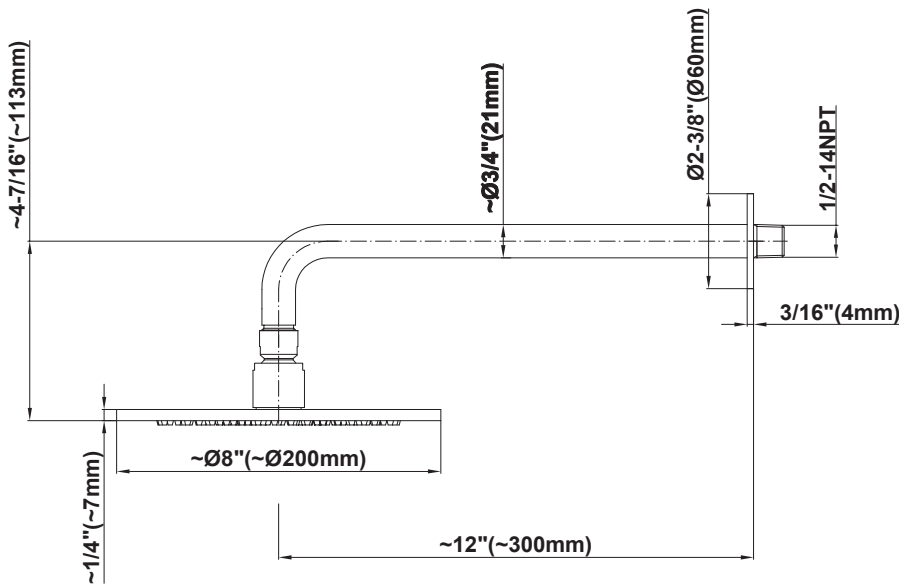

Warranty

- Limited lifetime warranty

For complete warranty information go to www.graff-designs.com/en-nam/warranty