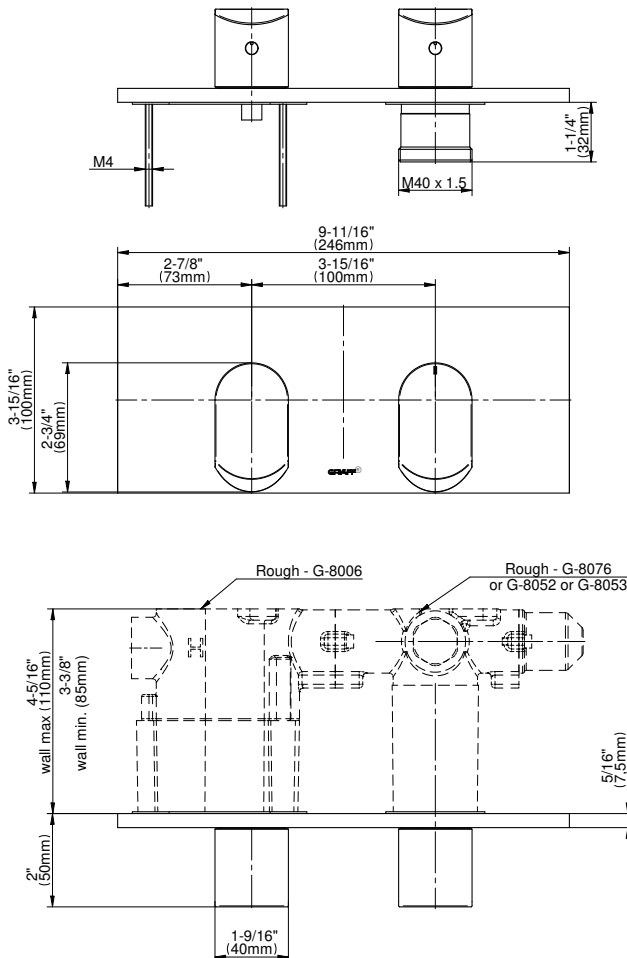

Warranty

- Limited lifetime warranty

For complete warranty information go to www.graff-designs.com/en-nam/warranty