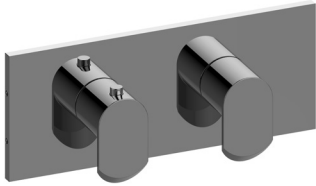

SHOWER
Square Horizontal M-Series Valve
Trim with Two Handles
G-8048H-LM45E0-T

GRAFF[®]

Information

- Two metal handles
- Decorative trim plate
- To complete package, you must order rough valves
- ADA

Finishes

Architectural
White

G-8048H-LM45E0-T

Square M-Series Valve Horizontal Trim with Two Handles

Product Features

- Two metal handles
- Decorative trim plate
- To complete package, you must order rough valves

Code Compliance