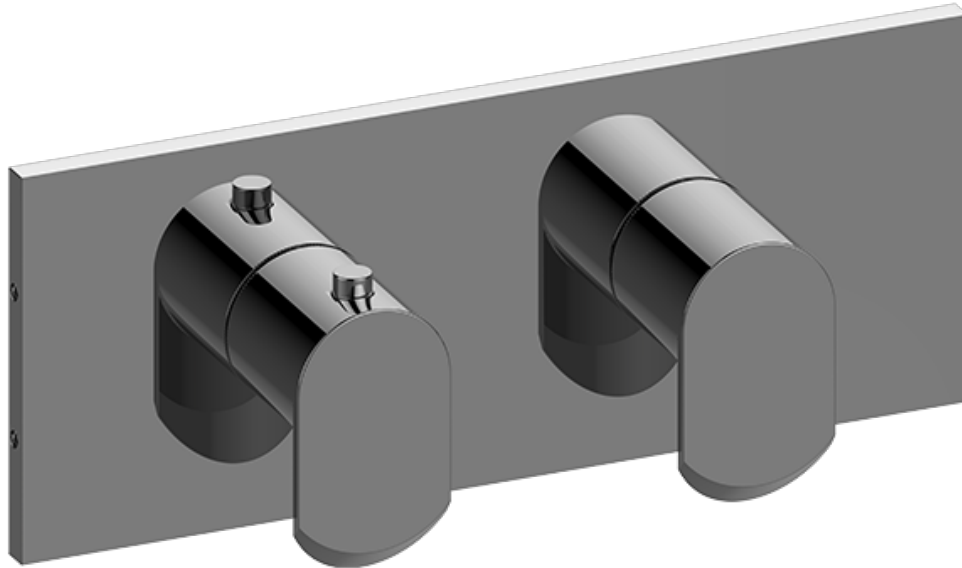

SHOWER
Square Horizontal M-Series Valve
Trim with Two Handles
G-8048H-LM45E0-T

GRAFF[®]

Information

- Two metal handles
- Decorative trim plate
- To complete package, you must order rough valves
- ADA

Finishes

Architectural
White

G-8048H-LM45E0-T

Square M-Series Valve Horizontal Trim with Two Handles

Product Features

- Two metal handles
- Decorative trim plate
- To complete package, you must order rough valves

Code Compliance