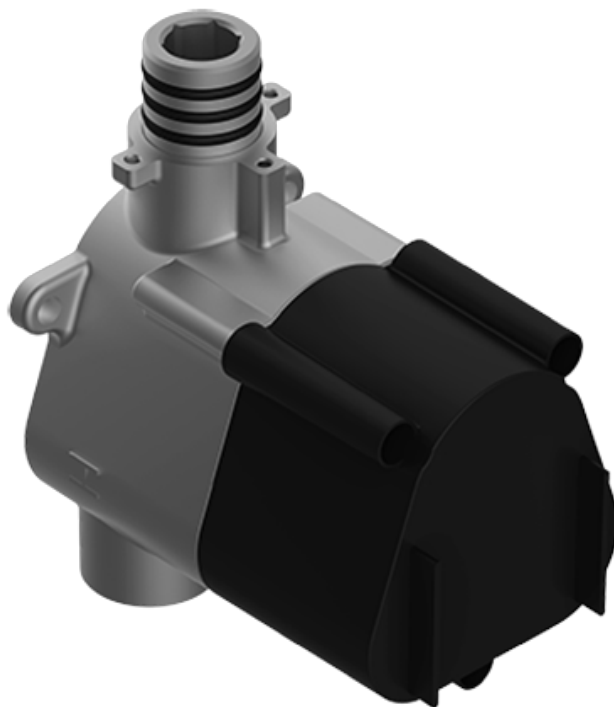

SHOWER
M-Series Thermostatic Shower
System - Ametis Ring
GL3.009WB-LM42E0

GRAFF[®]

Information

- 3/4" thermostatic valve and trim
- 3/4" stop/volume control valve (2 pieces)
- G-8760 Ametis Ring with waterfall and rain shower settings, features no-clog, easy-clean nozzles
- Single LED light with 6 color variations
- Includes wall-mount button for LED control box
- Optional extension kit
- Flow rates: rain shower \leq 2.0 max gpm, waterfall \leq 2.0 max gpm
- ADA

SHOWER
Thermostatic Rough Valve
G-8006

GRAFF[®]

Information

- 12.9 gpm @ 60 psi
- 3/4" universal inlets
- Built-in service stops
- Stacking outlet feature
- Complete serviceability from front of all units
- Supplied with protective plastic cover
- CalGreen compliant dependent on functions

Finishes

Architectural
Black™

Matte Black

Polished
Chrome

Architectural
White

G-8006

M-Series

3/4" Concealed Thermostatic Rough Valve

Product Features

- 12.9 gpm @ 60 psi
- 3/4" universal inlets
- Built-in service stops
- Stacking outlet feature
- Complete serviceability from front of all units
- Supplied with protective plastic cover
- CalGreen compliant dependent on functions