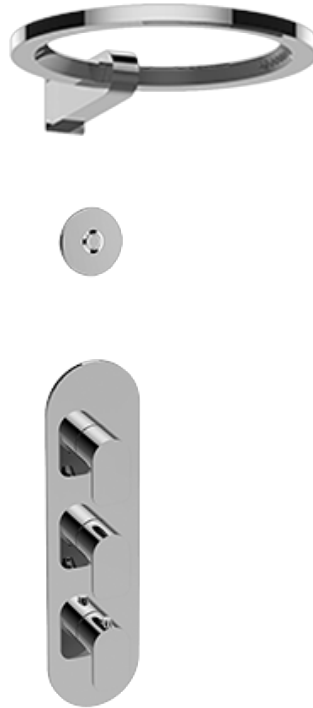

SHOWER
M-Series Thermostatic Shower
System - Ametis Ring
GL3.009WB-LM42E0

GRAFF[®]

Information

- 3/4" thermostatic valve and trim
- 3/4" stop/volume control valve (2 pieces)
- G-8760 Ametis Ring with waterfall and rain shower settings, features no-clog, easy-clean nozzles
- Single LED light with 6 color variations
- Includes wall-mount button for LED control box
- Optional extension kit
- Flow rates: rain shower \leq 2.0 max gpm, waterfall \leq 2.0 max gpm
- ADA

SHOWER
Thermostatic Rough Valve
G-8006

GRAFF[®]

Information

- 12.9 gpm @ 60 psi
- 3/4" universal inlets
- Built-in service stops
- Stacking outlet feature
- Complete serviceability from front of all units
- Supplied with protective plastic cover
- CalGreen compliant dependent on functions

Finishes

Architectural
Black™

Matte Black

Polished
Chrome

Architectural
White

G-8006

M-Series

3/4" Concealed Thermostatic Rough Valve

www.graff-faucets.com | phone: 800-954-4723

SHOWER
Sento M-Series Valve Trim with
Three Handles
G-8056-LM42E0-T

GRAFF[®]

Information

- Three metal handles, decorative trim plate
- Use with M-Series rough valves
- ADA