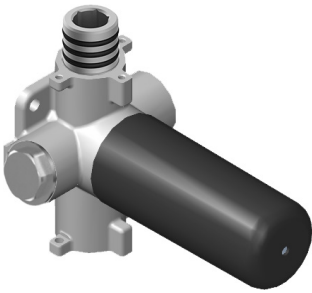

GRAFF®

Information

- 12.3 gpm @ 60 psi
- 3/4" universal inlets/outlets with female threads
- Stacking inlet and pass-through port feature
- Supplied with protective plastic cover
- CalGreen compliant dependent on functions

GRAFF[®]
CUTTING EDGE DESIGN

Product Features

- 13.2 gpm @ 60 psi
- 3/4" universal inlets/outlets with female threads
- Stacking inlet and pass-through port feature
- Supplied with protective plastic cover
- CalGreen compliant dependent on functions