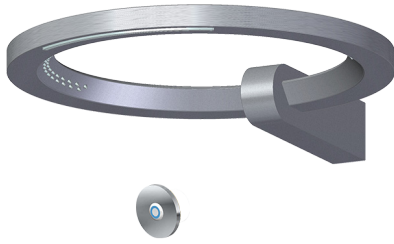

www.graff-faucets.com | phone: 800-954-4723

SHOWER
Ametis Ring
G-8760

GRAFF[®]

Information

- Wall-mounted installation
- 6-color LED chromotherapy lighting
- Dual-function water feature with cascade & waterfall shower settings
- Features no-clog, easy-clean nozzles
- Flow rates: rain shower ≤ 2.0 max gpm, waterfall ≤ 2.0 max gpm
- Includes wall-mount button for LED control box
- CALGreen

Finishes

G-8760

Ametis Collection
Ametis Ring Water Feature

Product Features

- Wall-mounted installation
- 6-color LED chromotherapy lighting
- Dual-function water feature with waterfall and rain shower settings
- Features no-clog, easy-clean spray nozzles
- Flow rates: rain shower ≤ 2.0 max gpm, waterfall ≤ 2.0 max gpm
- Includes wall-mount button for LED control box