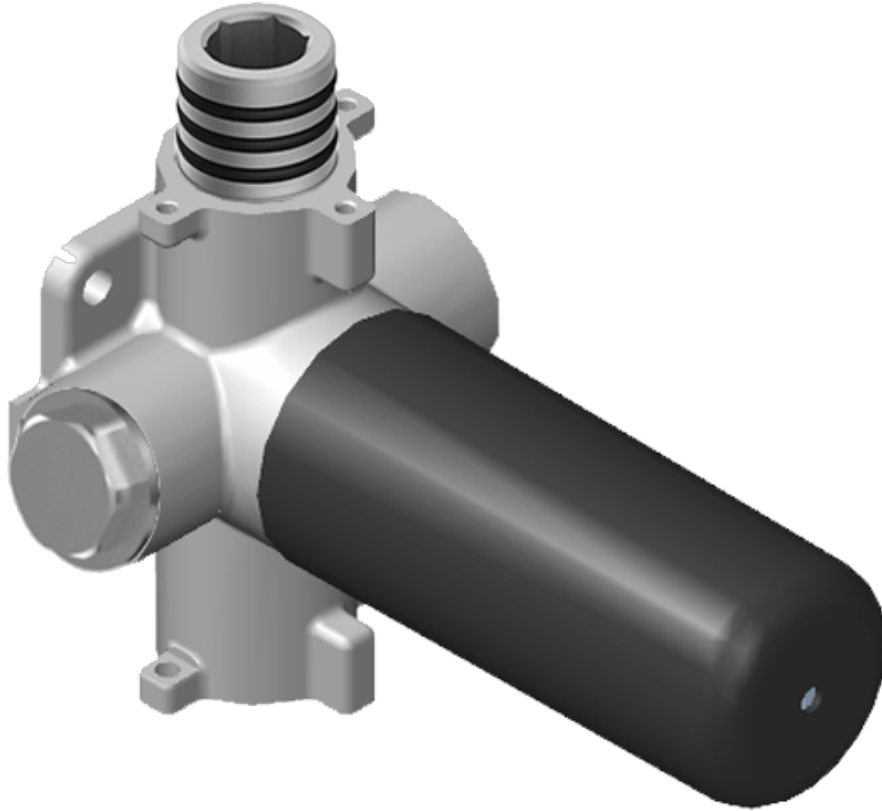

SHOWER
M-Series Thermostatic Shower
System - Ametis Ring
GL3.009WB-LM42E0

GRAFF[®]

Information

- 3/4" thermostatic valve and trim
- 3/4" stop/volume control valve (2 pieces)
- G-8760 Ametis Ring with waterfall and rain shower settings, features no-clog, easy-clean nozzles
- Single LED light with 6 color variations
- Includes wall-mount button for LED control box
- Optional extension kit
- Flow rates: rain shower \leq 2.0 max gpm, waterfall \leq 2.0 max gpm
- ADA

SHOWER
Thermostatic Rough Valve
G-8006

GRAFF[®]

Information

- 12.9 gpm @ 60 psi
- 3/4" universal inlets
- Built-in service stops
- Stacking outlet feature
- Complete serviceability from front of all units
- Supplied with protective plastic cover
- CalGreen compliant dependent on functions

www.graff-faucets.com | phone: 800-954-4723

SHOWER
Sento M-Series Valve Trim with
Three Handles
G-8056-LM42E0-T

GRAFF[®]

Information

- Three metal handles, decorative trim plate
- Use with M-Series rough valves
- ADA

GRAFF®

Information

- 12.3 gpm @ 60 psi
- 3/4" universal inlets/outlets with female threads
- Stacking inlet and pass-through port feature
- Supplied with protective plastic cover
- CalGreen compliant dependent on functions