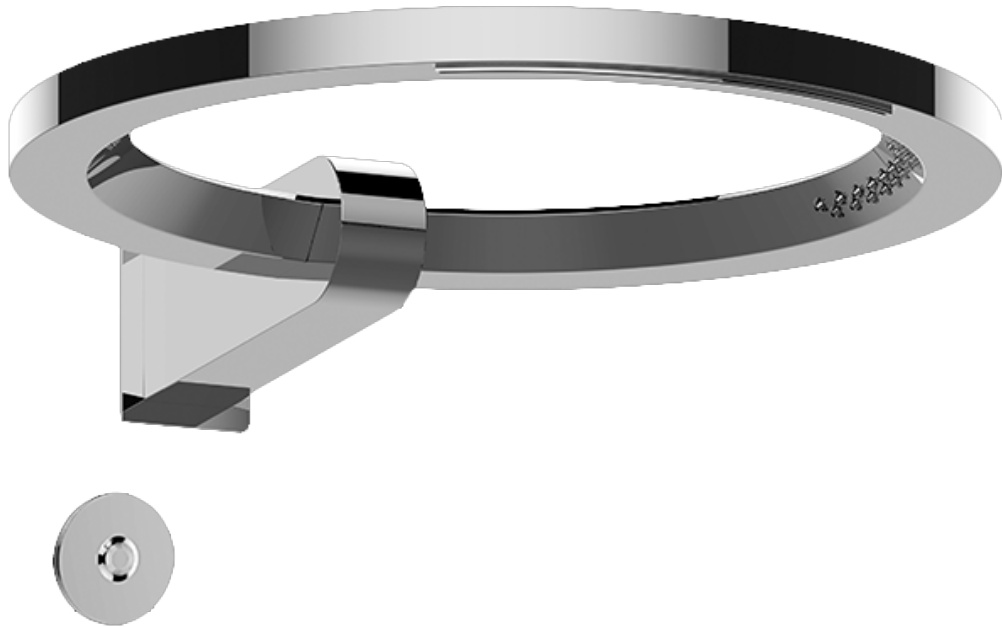

www.graff-faucets.com | phone: 800-954-4723

SHOWER
Ametis Ring
G-8760

GRAFF[®]

Information

- Wall-mounted installation
- 6-color LED chromotherapy lighting
- Dual-function water feature with cascade & waterfall shower settings
- Features no-clog, easy-clean nozzles
- Flow rates: rain shower ≤ 2.0 max gpm, waterfall ≤ 2.0 max gpm
- Includes wall-mount button for LED control box
- CALGreen