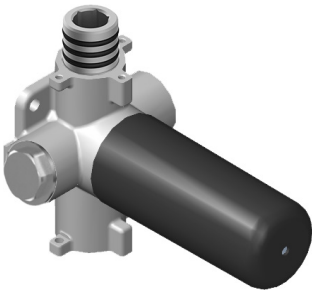

Product Features

- 13.2 gpm @ 60 psi
- 3/4" universal inlets/outlets with female threads
- Stacking inlet and pass-through port feature
- Supplied with protective plastic cover
- CalGreen compliant dependent on functions