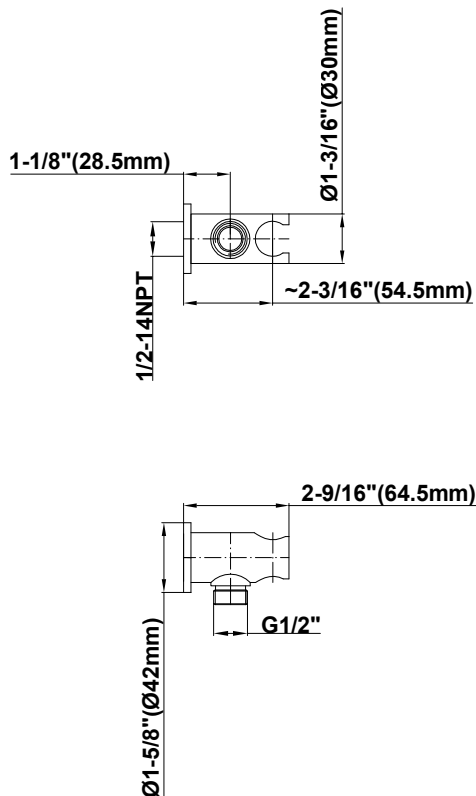

The measurements shown are for reference only. Products and specifications shown are subject to change without notice. Revised 10/2019

www.graff-designs.com | phone: 800-954-4723