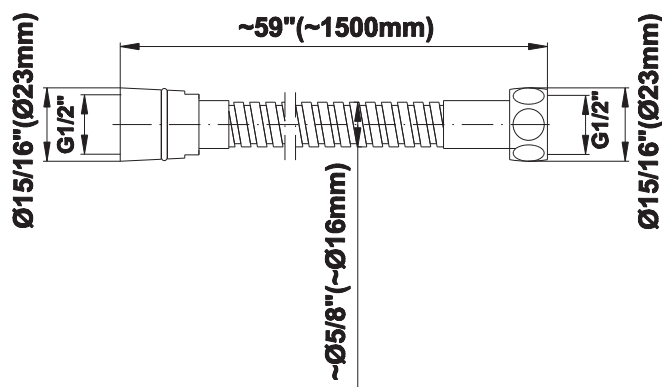

* Special order finish- call for availability

BATHROOM
Handshower Wall Bracket with
Integrated Wall Supply Elbow
G-8618

GRAFF®

Information

- Solid brass construction
- 1/2" NPT female inlet thread

Finishes