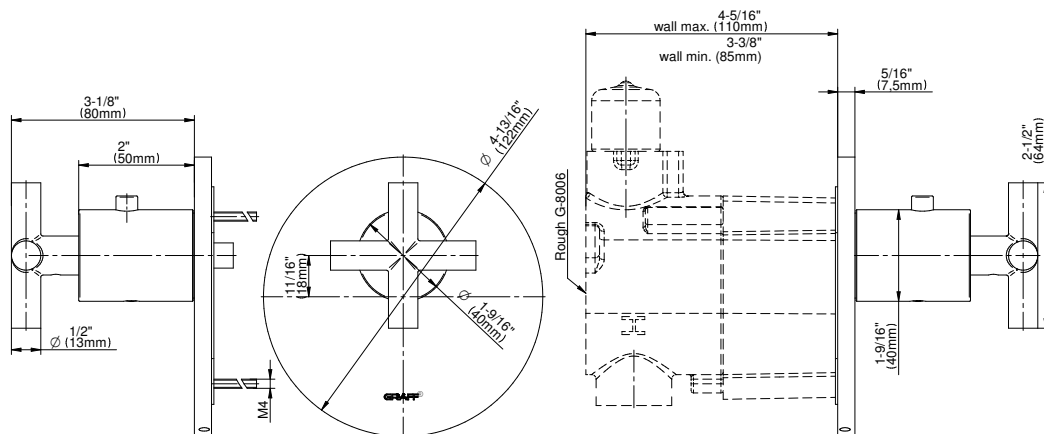

The measurements shown are for reference only. Products and specifications shown are subject to change without notice. Revised 8/2018.

www.graff-designs.com | phone: 800-954-4723