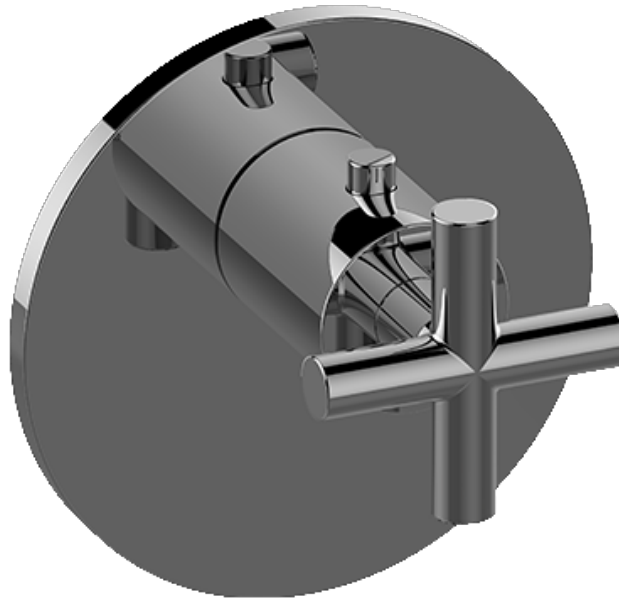

BATHROOM
M-Series Thermostatic Shower
System - Ametis Ring with
Handshower
GL4.029SC-C17E0

GRAFF®

Information

- 3/4" thermostatic valve and trim
- 3/4" stop/volume control valve and trim (3 pieces)
- G-8760 Ametis Ring with waterfall and rain shower settings, features no-clog, easy-clean nozzles
- Single LED light with 6 color variations
- Includes wall-mount button for LED control box
- Handshower set with wall bracket and integrated wall supply elbow and 59" hose
- Optional extension kit
- Flow rates: rain shower ≤ 2.0 max gpm, waterfall ≤ 2.0 max gpm, handshower ≤ 1.5 max gpm
- ADA

www.graff-faucets.com | phone: 800-954-4723

BATHROOM
M.E. M-Series Thermostatic Valve
Trim with Handle
G-8037-C17E-T

GRAFF[®]

Information

- Single metal handle
- Decorative trim plate
- Use with G-8006 Thermostatic Rough Valve
- ADA