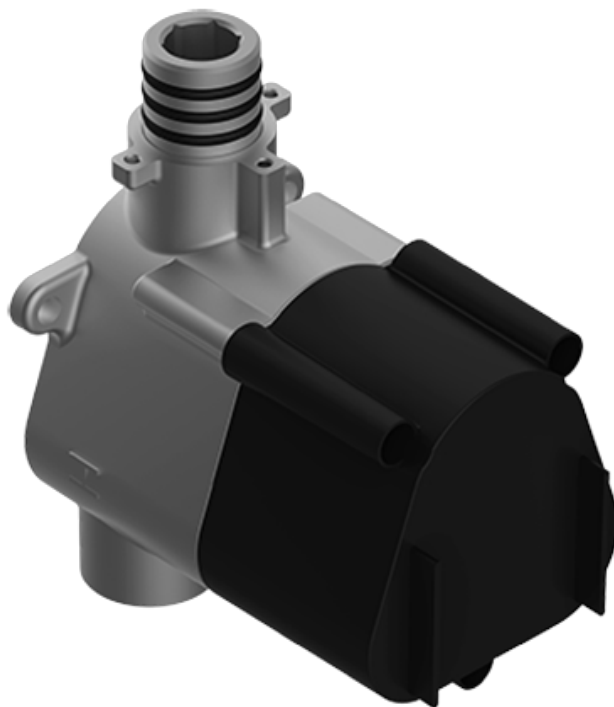

BATHROOM
M-Series Thermostatic Shower
System - Ametis Ring with
Handshower
GL4.029SC-C17E0

GRAFF®

Information

- 3/4" thermostatic valve and trim
- 3/4" stop/volume control valve and trim (3 pieces)
- G-8760 Ametis Ring with waterfall and rain shower settings, features no-clog, easy-clean nozzles
- Single LED light with 6 color variations
- Includes wall-mount button for LED control box
- Handshower set with wall bracket and integrated wall supply elbow and 59" hose
- Optional extension kit
- Flow rates: rain shower ≤ 2.0 max gpm, waterfall ≤ 2.0 max gpm, handshower ≤ 1.5 max gpm
- ADA

BATHROOM
Thermostatic Rough Valve
G-8006

GRAFF[®]

Information

- 12.9 gpm @ 60 psi
- 3/4" universal inlets
- Built-in service stops
- Stacking outlet feature
- Complete serviceability from front of all units
- Supplied with protective plastic cover
- CalGreen compliant dependent on functions

Finishes

Architectural
Black™

Matte Black

Polished
Chrome

Architectural
White

G-8006

M-Series

3/4" Concealed Thermostatic Rough Valve

www.graff-faucets.com | phone: 800-954-4723

BATHROOM
M.E. M-Series Thermostatic Valve
Trim with Handle
G-8037-C17E-T

GRAFF[®]

Information

- Single metal handle
- Decorative trim plate
- Use with G-8006 Thermostatic Rough Valve
- ADA