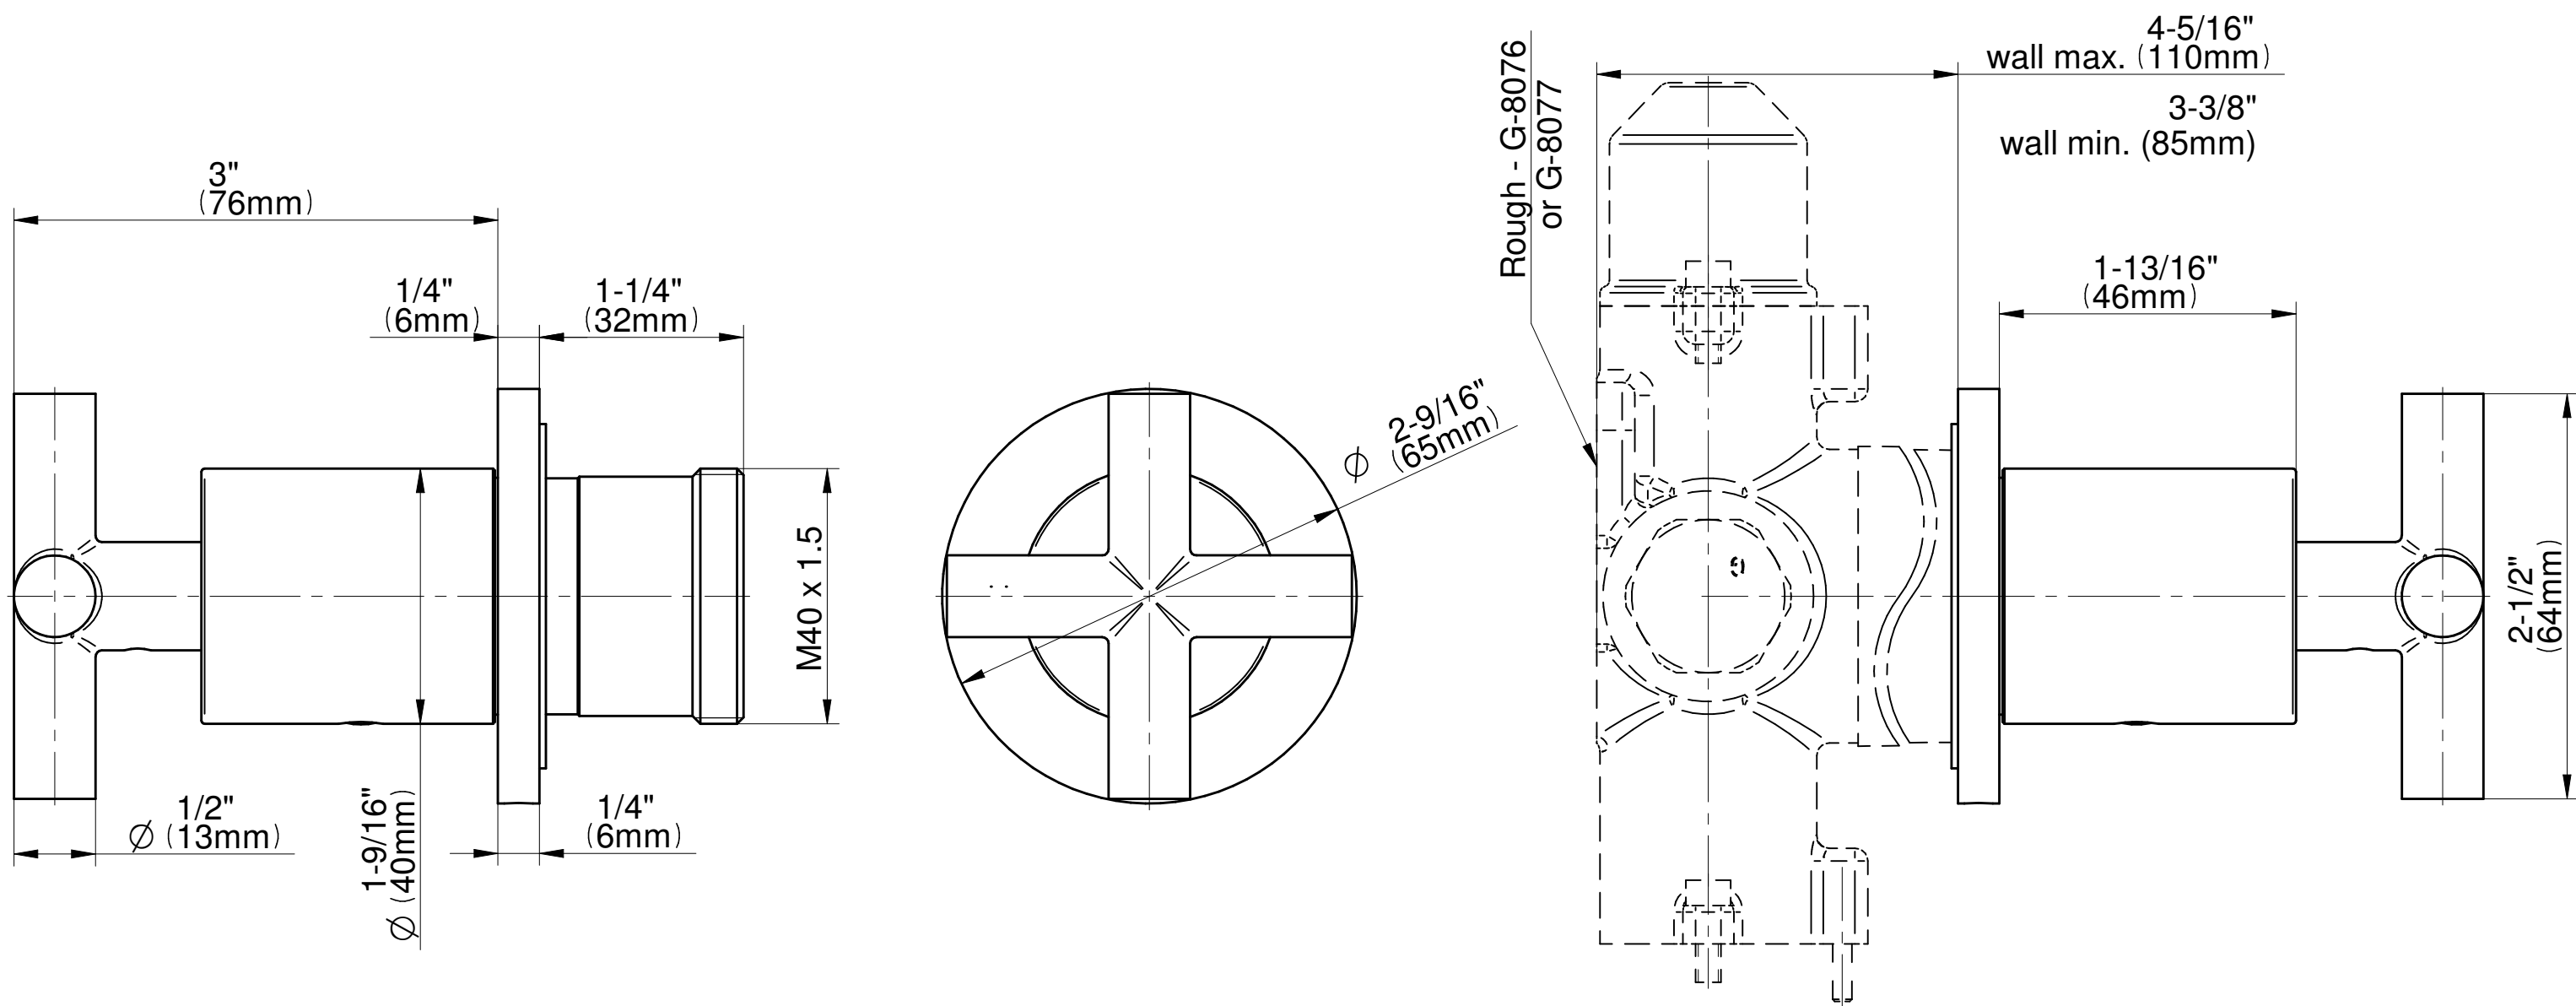

G-8097-C17E1

TERRA Series