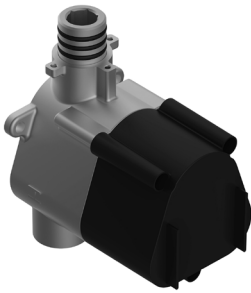

BATHROOM
M-Series Thermostatic Shower
System - Ametis Ring with
Handshower
GL4.029SC-C17E0

GRAFF®

Information

- 3/4" thermostatic valve and trim
- 3/4" stop/volume control valve and trim (3 pieces)
- G-8760 Ametis Ring with waterfall and rain shower settings, features no-clog, easy-clean nozzles
- Single LED light with 6 color variations
- Includes wall-mount button for LED control box
- Handshower set with wall bracket and integrated wall supply elbow and 59" hose
- Optional extension kit
- Flow rates: rain shower ≤ 2.0 max gpm, waterfall ≤ 2.0 max gpm, handshower ≤ 1.5 max gpm
- ADA

BATHROOM
Thermostatic Rough Valve
G-8006

GRAFF[®]

Information

- 12.9 gpm @ 60 psi
- 3/4" universal inlets
- Built-in service stops
- Stacking outlet feature
- Complete serviceability from front of all units
- Supplied with protective plastic cover
- CalGreen compliant dependent on functions

Finishes

Architectural
Black™

Matte Black

Polished
Chrome

Architectural
White

G-8006

M-Series

3/4" Concealed Thermostatic Rough Valve

www.graff-faucets.com | phone: 800-954-4723

BATHROOM
M.E. M-Series Thermostatic Valve
Trim with Handle
G-8037-C17E-T

GRAFF[®]

Information

- Single metal handle
- Decorative trim plate
- Use with G-8006 Thermostatic Rough Valve
- ADA