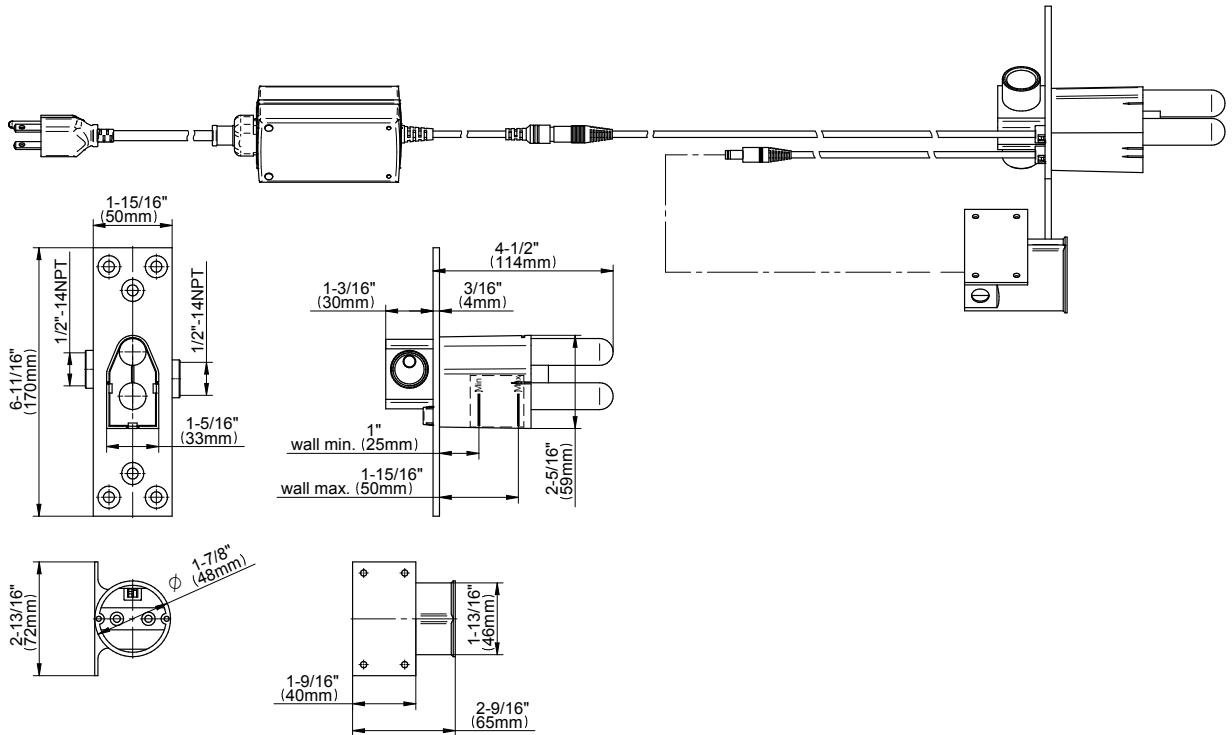

G-8765

Ametis Collection

Ametis Ring Rough (Rough Only)

Product Features

- Complete rough for Ametis Ring G-8760-**

Warranty

- Limited lifetime warranty

For complete warranty information go to www.graff-faucets.com/en-nam/warranty

The measurements shown are for reference only. Products and specifications shown are subject to change without notice. Revised 8/2016.

www.graff-faucets.com | phone: 800-954-4723