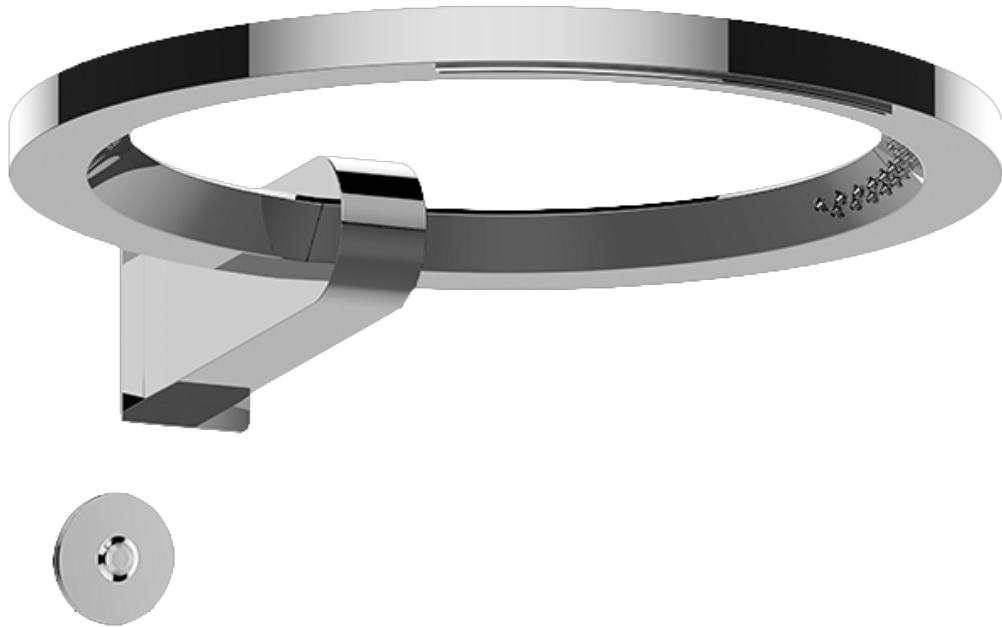

www.graff-faucets.com | phone: 800-954-4723

Information

- Wall-mounted installation
- 6-color LED chromotherapy lighting
- Dual-function water feature with cascade & waterfall shower settings
- Features no-clog, easy-clean nozzles
- Flow rates: rain shower ≤ 2.0 max gpm, waterfall ≤ 2.0 max gpm
- Includes wall-mount button for LED control box
- CALGreen