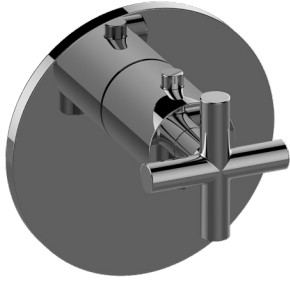

BATHROOM
M-Series Thermostatic Shower
System - Ametis Ring with
Handshower
GL4.029SC-C17E0

GRAFF®

Information

- 3/4" thermostatic valve and trim
- 3/4" stop/volume control valve and trim (3 pieces)
- G-8760 Ametis Ring with waterfall and rain shower settings, features no-clog, easy-clean nozzles
- Single LED light with 6 color variations
- Includes wall-mount button for LED control box
- Handshower set with wall bracket and integrated wall supply elbow and 59" hose
- Optional extension kit
- Flow rates: rain shower ≤ 2.0 max gpm, waterfall ≤ 2.0 max gpm, handshower ≤ 1.5 max gpm
- ADA

www.graff-faucets.com | phone: 800-954-4723

BATHROOM
M.E. M-Series Thermostatic Valve
Trim with Handle
G-8037-C17E-T

GRAFF[®]

Information

- Single metal handle
- Decorative trim plate
- Use with G-8006 Thermostatic Rough Valve
- ADA

Finishes

Architectural
Black™

Matte Black

Polished
Chrome

Architectural
White

G-8037-C17E-T

Terra Collection

M-Series Thermostatic Valve Trim with Handle

GRAFF®

Product Features

- Single metal handle and decorative trim plate
- Use with G-8006 thermostatic rough valve

Available Finishes

- Polished Chrome
G-8037-C17E-PC-T
- Brushed Nickel
G-8037-C17E-BNi-T
- Polished Nickel
G-8037-C17E-PN-T
- Olive Bronze*
G-8037-C17E-OB-T*
- Unfinished Brass*
G-8037-C17E-UB-T*