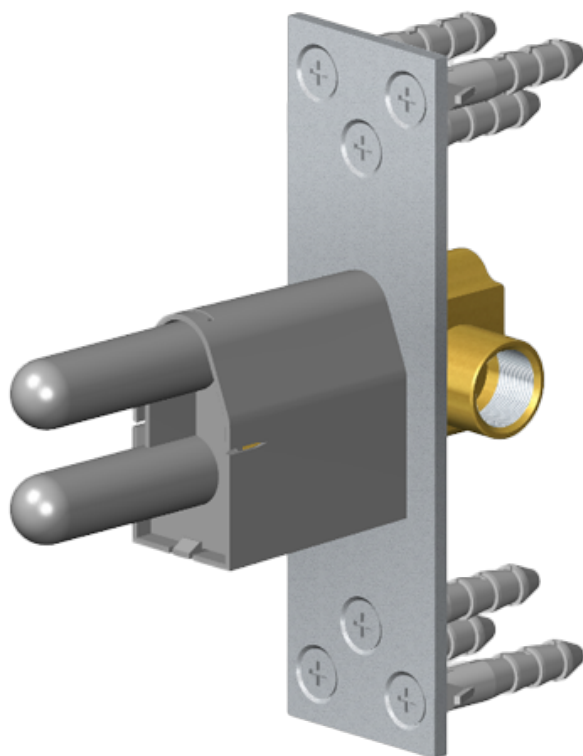

BATHROOM
Ametis Ring Rough
G-8765

GRAFF®

Finishes

Architectural
Black™

Matte Black

Polished
Chrome

Architectural
White