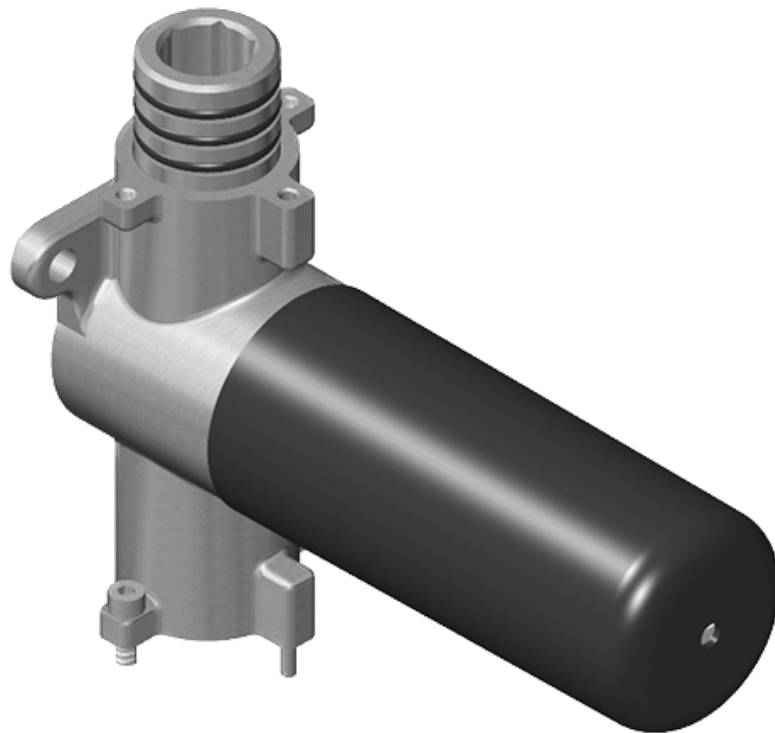

Information

- 18.1 gpm @ 60 psi
- 3/4" universal inlets/outlets with female threads
- Stacking inlet and outlet feature
- Supplied with protective plastic cover
- CalGreen compliant dependent on functions

Finishes