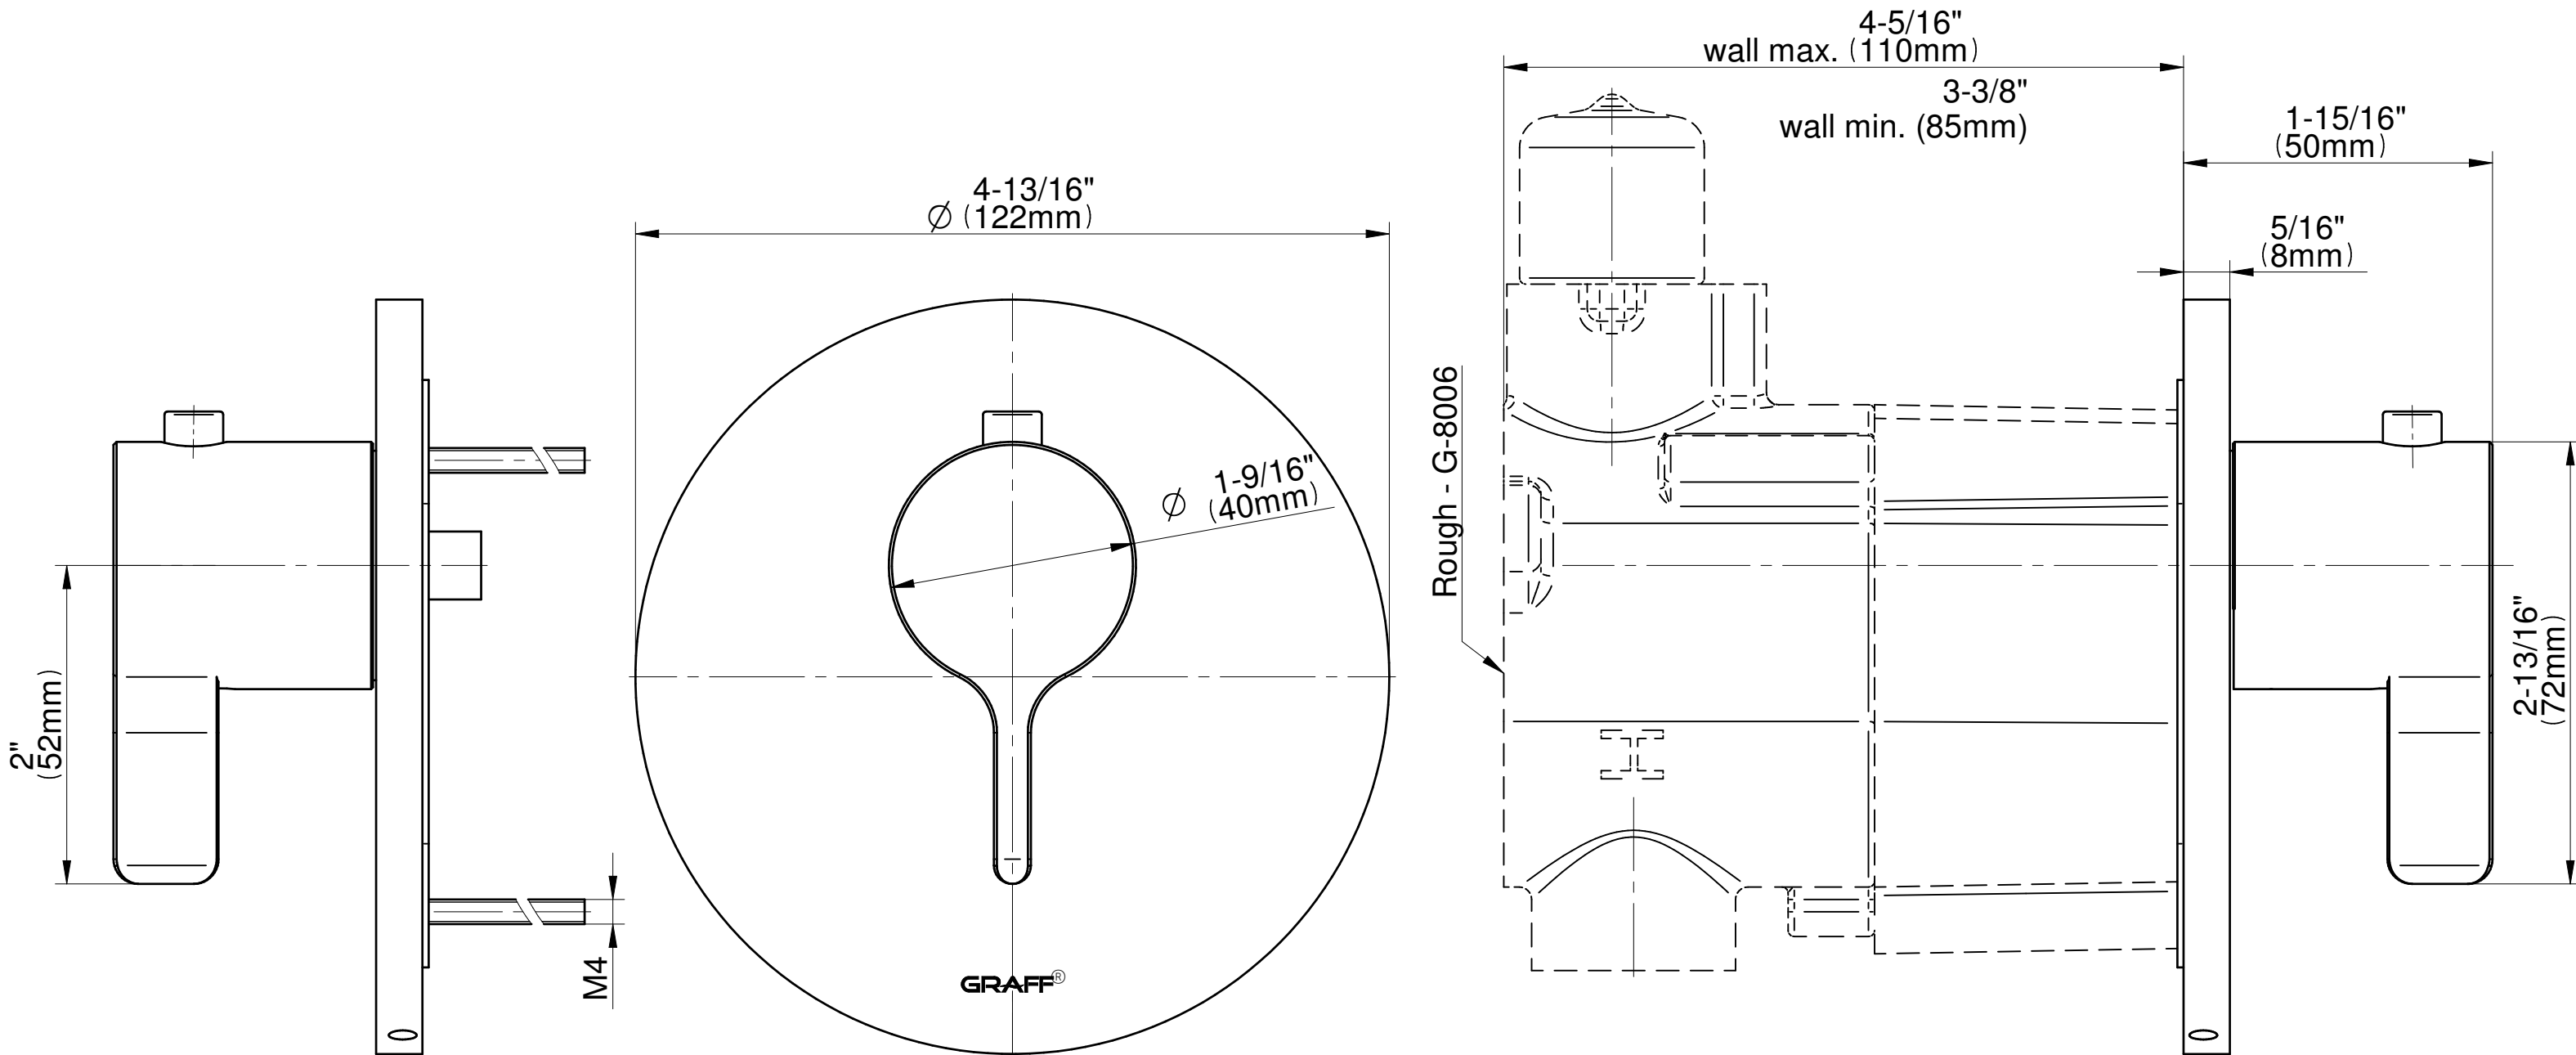

G-8037-LM46E

TERRA Series