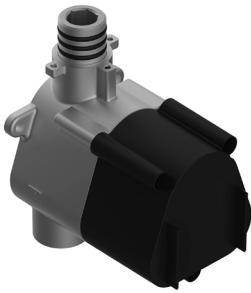

BATHROOM  
M-Series Thermostatic Shower  
System - Tub and Shower with  
Handshower  
**GL3.612ST-LM46E0**

**Information**

- 3/4" thermostatic valve and trim
- 3/4" stop/volume control valve and 3-way diverter valve and trims
- 8" showerhead with 12" wall-mounted shower arm
- Showerhead features no-clog, easy-clean spray nozzles
- Handshower set with wall-mounted slide bar and 59" hose (PVD finishes use 59" flex hose)
- 6" contemporary tub spout
- Optional extension kit
- Flow rates: showerhead ≤ 1.8 max gpm, handshower ≤ 1.5 max gpm
- ADA
- CALGreen

# G-8006

M-Series

3/4" Concealed Thermostatic Rough Valve