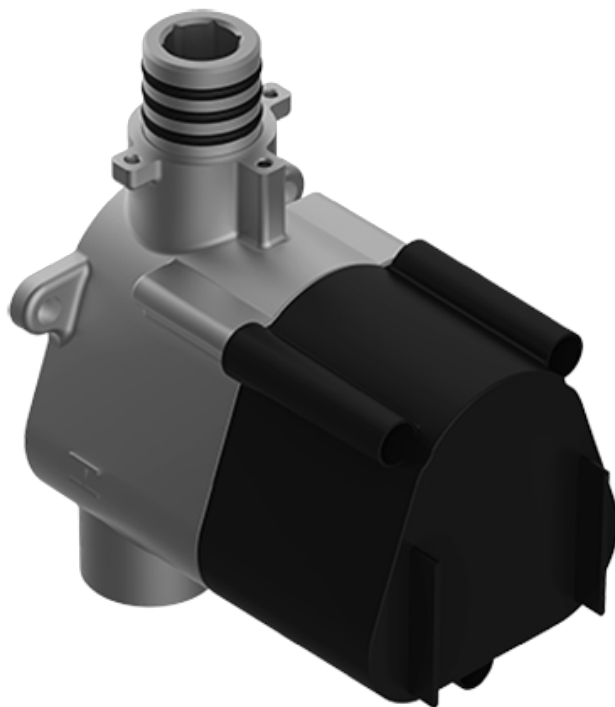

Information

- 12.9 gpm @ 60 psi
- 3/4" universal inlets
- Built-in service stops
- Stacking outlet feature
- Complete serviceability from front of all units
- Supplied with protective plastic cover
- CalGreen compliant dependent on functions

Finishes