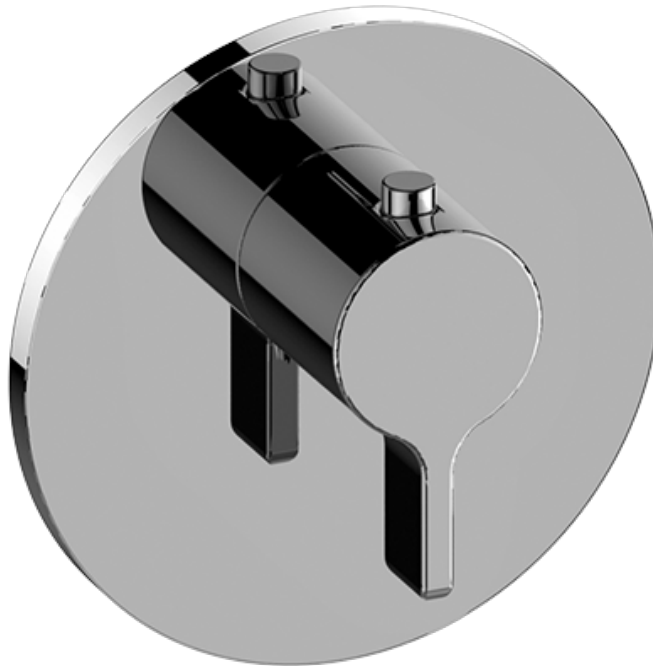

### Information

- Single metal handle
- Decorative trim plate
- Use with G-8006 thermostatic rough valve
- To complete package, you must order rough valve
- ADA