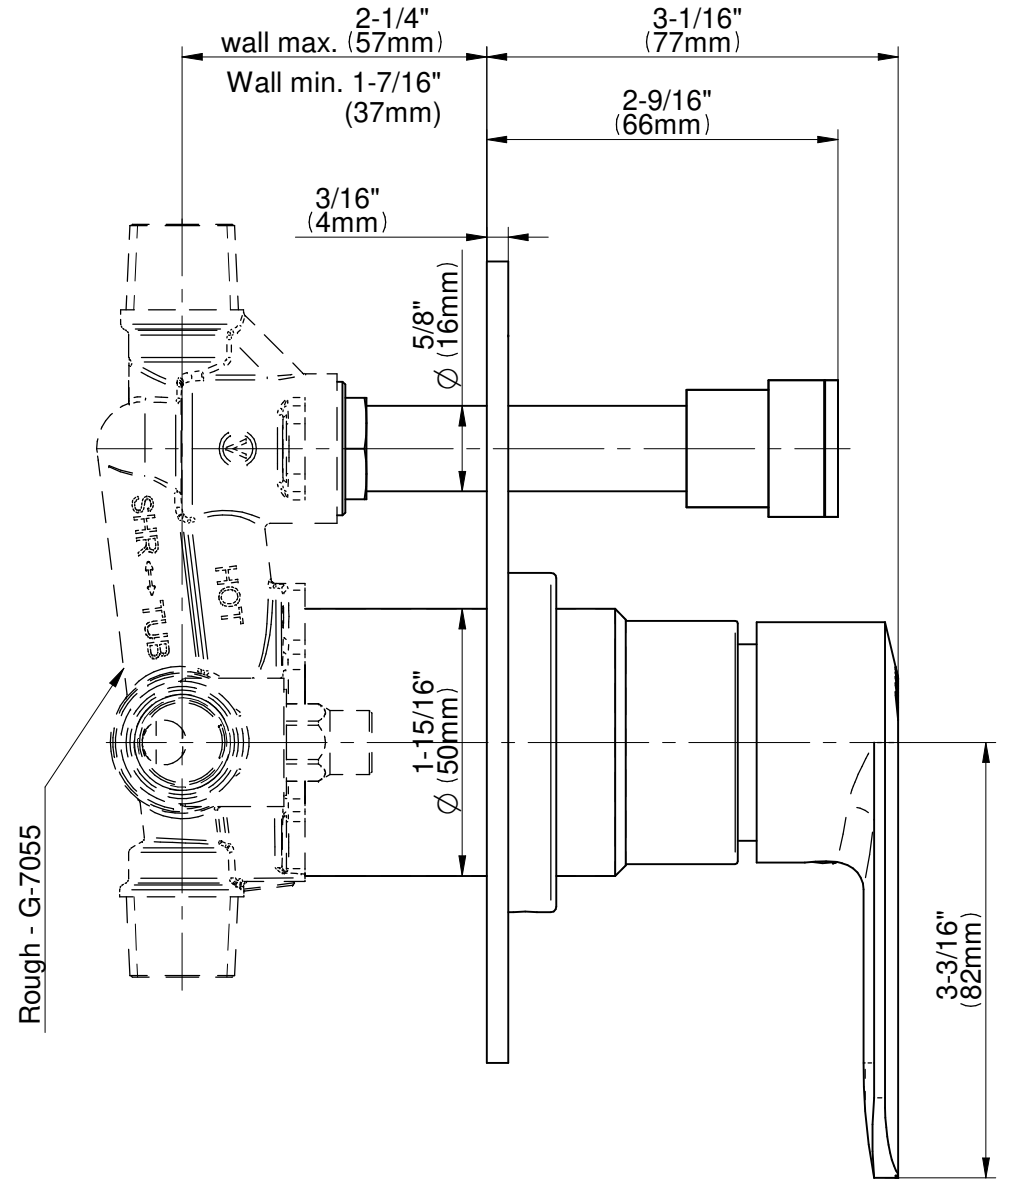

G-7080-LM58S-T

Sento Series