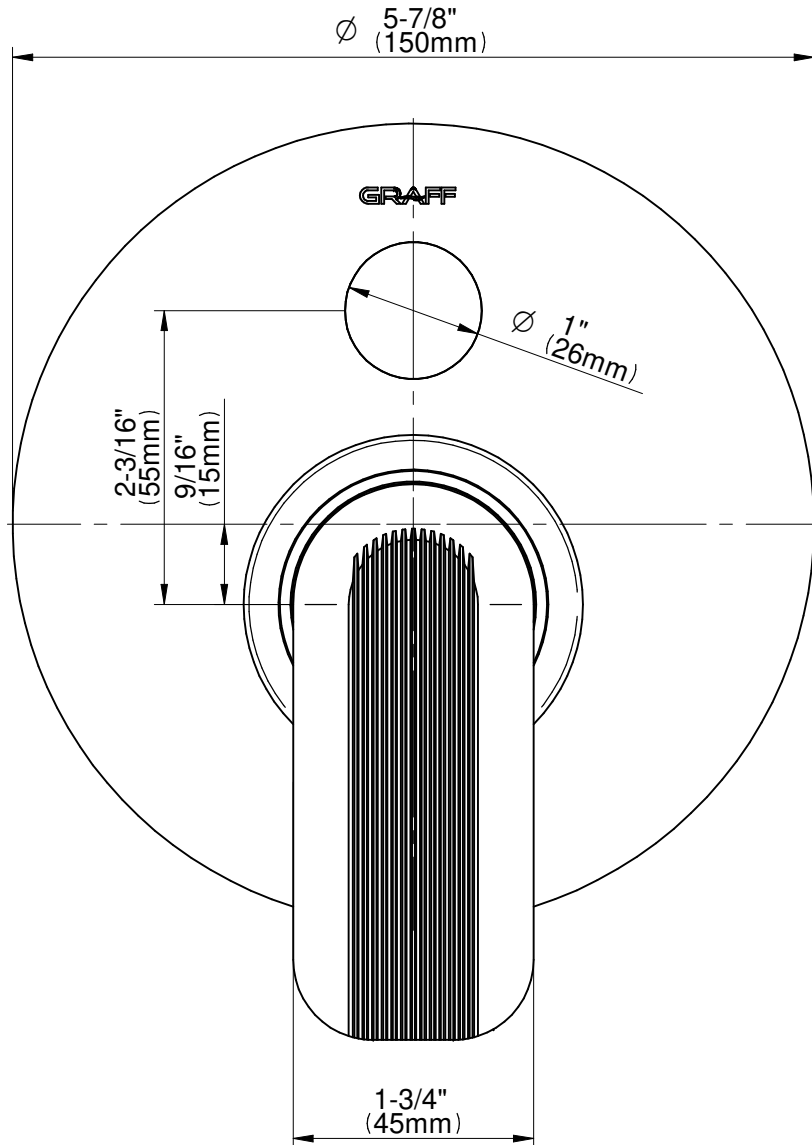

G-7080-LM58S-T

Sento Series