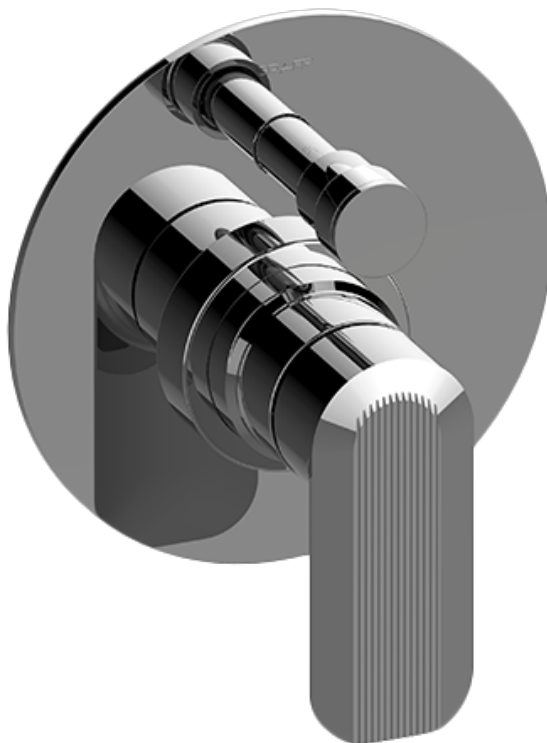

SHOWER  
Pressure Balancing Shower  
System - Shower with  
Handshower  
**G-7279-LM58S**

---

**GRAFF®**

## Information

- 1/2" pressure balancing valve with diverter and trim
- 8" showerhead with 12" wall-mounted shower arm
- Showerhead features no-clog, easy-clean spray nozzles
- Multi-function handshower set with wall bracket and 59" hose
- Optional extension kit
- Flow rates: showerhead  $\leq 1.8$  max gpm, handshower  $\leq 1.5$  max gpm
- ADA
- CALGreen

SHOWER  
Sento Pressure Balancing Valve  
Trim with Handle and Diverter

**GRAFF®**

## Information

- Single metal handle
- Decorative trim plate
- Includes push-button diverter
- Use with G-7055 Pressure Balancing Rough Valve
- ADA