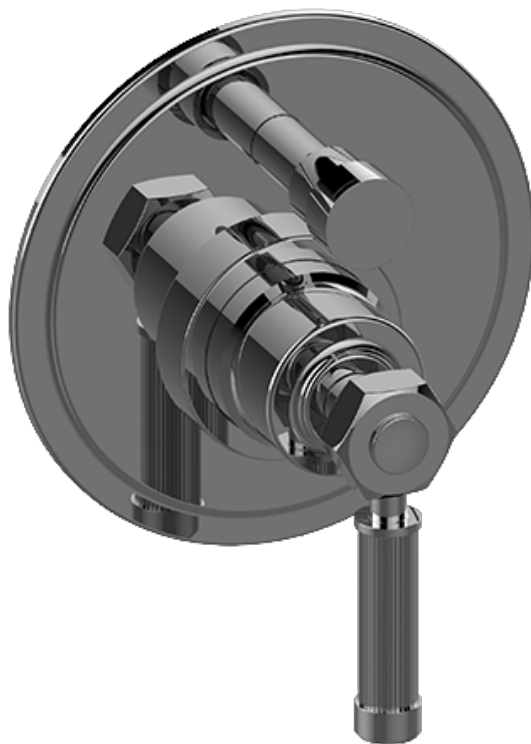

SHOWER
Pressure Balancing Shower
System - Shower with
Handshower
G-7226-LM56B

GRAFF®

Information

- 1/2" pressure balance valve with diverter and trim
- 9" showerhead with 11" wall-mounted shower arm
- Showerhead features no-clog, easy-clean spray nozzles
- Handshower set with wall-mounted slide bar and 59" hose
- Optional extension kit
- Flow rates: showerhead ≤ 1.8 max gpm, handshower ≤ 1.8 max gpm
- ADA
- CALGreen

SHOWER
 Vintage Pressure Balancing Valve
 Trim with Handle and Diverter

Information

- Single metal handle
- Decorative trim plate
- Includes push-button diverter
- Use with G-7055 Pressure Balancing Rough Valve
- ADA

Finishes

White

SHOWER
 Concealed Pressure Balancing
 Valve Rough w/Diverter
G-7055

Information

- Anti-scald protection
- 1/2" universal inlets/outlets with male threads
- Built-in service stops
- Push-button diverter
- For use with tub & shower configuration
- Supplied with protective plastic guard

Finishes

Architectural
White

G-7055

1/2" Rough Valve w/Diverter

Product Features

- Anti-scald protection
- 1/2" universal inlets/outlets with male threads
- Built-in service stops
- Push-button diverter
- For use with tub & shower configuration
- Supplied with protective plastic guard