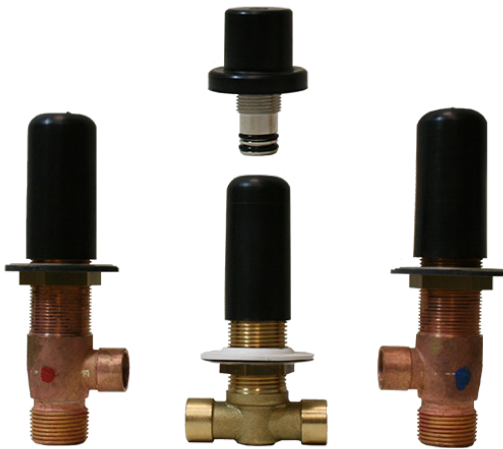

BATHROOM
Sento Roman Tub Set
G-6351-LM59B

GRAFF®

Information

- Aerated flow rate ~7 gpm @45 psi
- Handshower flow rate ≤ 1.5 max gpm
- Deck-mounted handshower and diverter set included
- Optional in-line pressure balancing valve
- ADA

- 3/4" male NPT inlets
- Quick connect tub spout

Finishes

G-1037
Rough Valve

Product Features

- 3/4" male NPT inlets
- Quick connect tub spout

Warranty

- Limited lifetime warranty

For complete warranty information go to: www.graff-faucets.com/en/info/faqs

For complete warranty information go to: www.graff-faucets.com/en/info/faqs

BATHROOM
 Sento Deck-Mounted Handshower
 & Diverter Set
G-6355

GRAFF®

Information

- Matches G-6350-LM42B Roman Tub Set
- Handshower hose included

G-6355

Sento Collection

Deck-Mounted Handshower & Diverter Set

Product Features

- Matches G-6350-LM39B Roman Tub Set
- Handshower hose included

Available Finishes

- Polished Chrome G-6355-PC
- Steelnox® G-6355-SN
- Olive Bronze G-6355-OB
- Polished Nickel G-6355-PN
- Architectural Black™ G-6355-PC/BK
- Architectural White G-6355-PC/WT