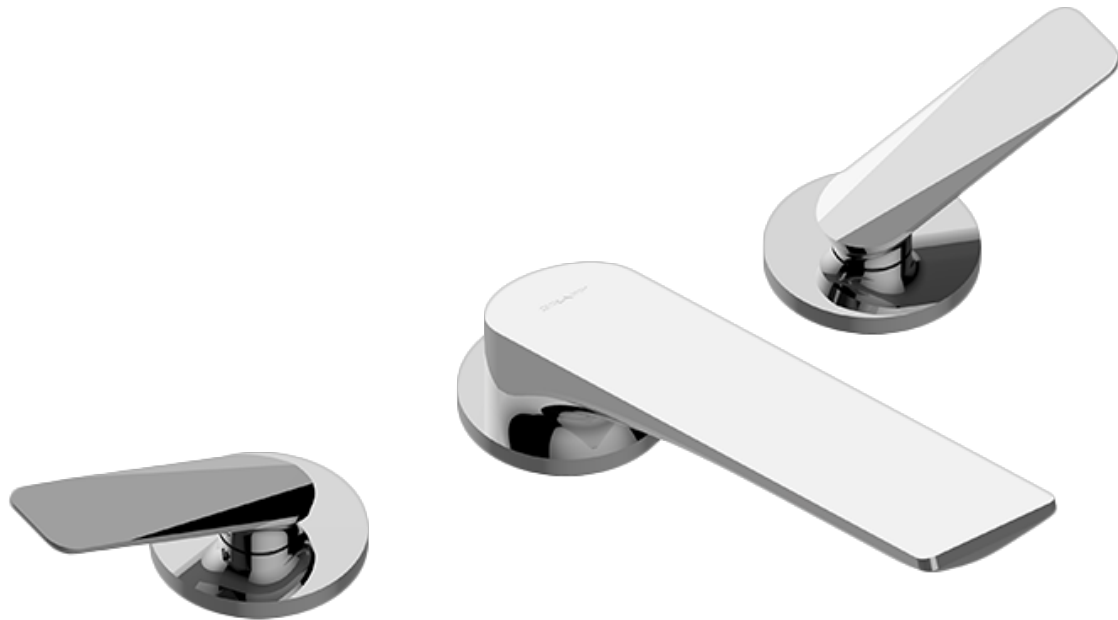

BATHROOM
Sento Roman Tub Set
G-6351-LM59B

GRAFF®

Information

- Aerated flow rate ~7 gpm @45 psi
- Handshower flow rate ≤ 1.5 max gpm
- Deck-mounted handshower and diverter set included
- Optional in-line pressure balancing valve
- ADA

G-6351-LM59B

Sento Series

Information

- Matching deck-mounted handshower and diverter set available below
- ADA

Finishes

G-6350-LM59B

Sento Series

Information

- 3/4" male NPT inlets
- Quick connect tub spout

Finishes

G-1037
Rough Valve

Product Features

- 3/4" male NPT inlets
- Quick connect tub spout

Warranty

- Limited lifetime warranty

For complete warranty information go to: www.graff-faucets.com/en/info/faqs

For complete warranty information go to: www.graff-faucets.com/en/info/faqs

BATHROOM
 Sento Deck-Mounted Handshower
 & Diverter Set
G-6355

GRAFF®

Information

- Matches G-6350-LM42B Roman Tub Set
- Handshower hose included