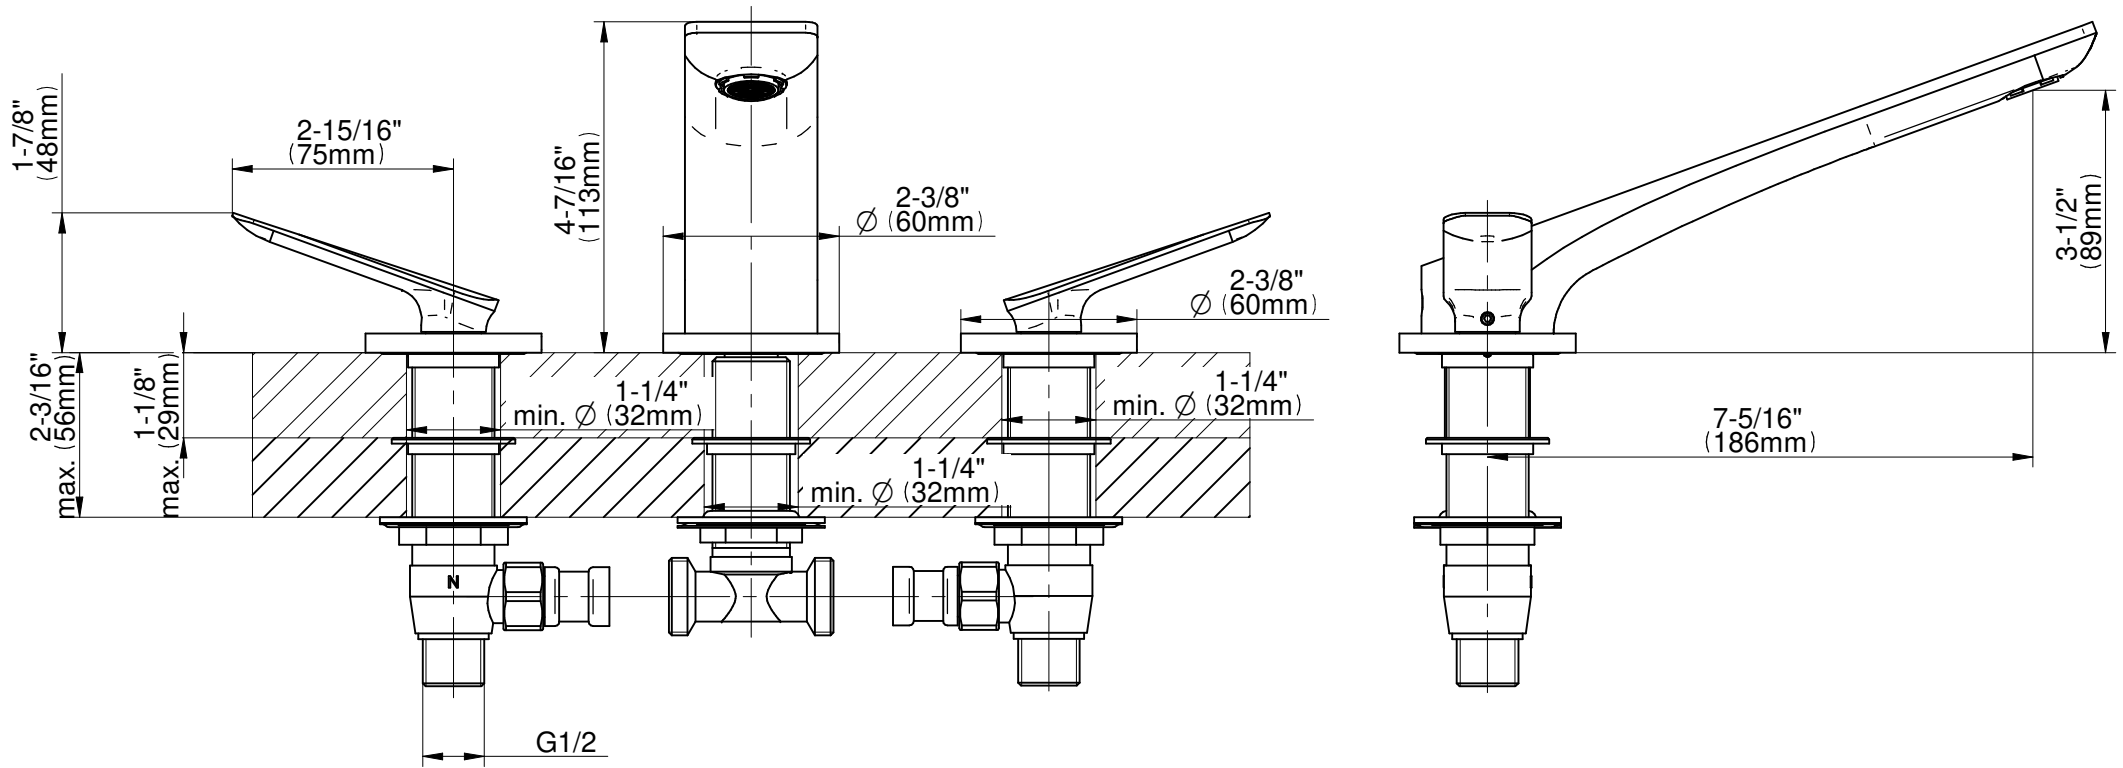

BATHROOM
Sento Roman Tub Set
G-6351-LM59B

GRAFF®

Information

- Aerated flow rate ~7 gpm @45 psi
- Handshower flow rate ≤ 1.5 max gpm
- Deck-mounted handshower and diverter set included
- Optional in-line pressure balancing valve
- ADA

G-6351-LM59B

Sento Series

Information

- Matching deck-mounted handshower and diverter set available below
- ADA

Finishes

G-6350-LM59B

Sento Series

Information

- 3/4" male NPT inlets
- Quick connect tub spout

Finishes

G-1037
Rough Valve

Product Features

- 3/4" male NPT inlets
- Quick connect tub spout

Warranty

- Limited lifetime warranty

For complete warranty information go to: www.graff-faucets.com/en/info/faqs