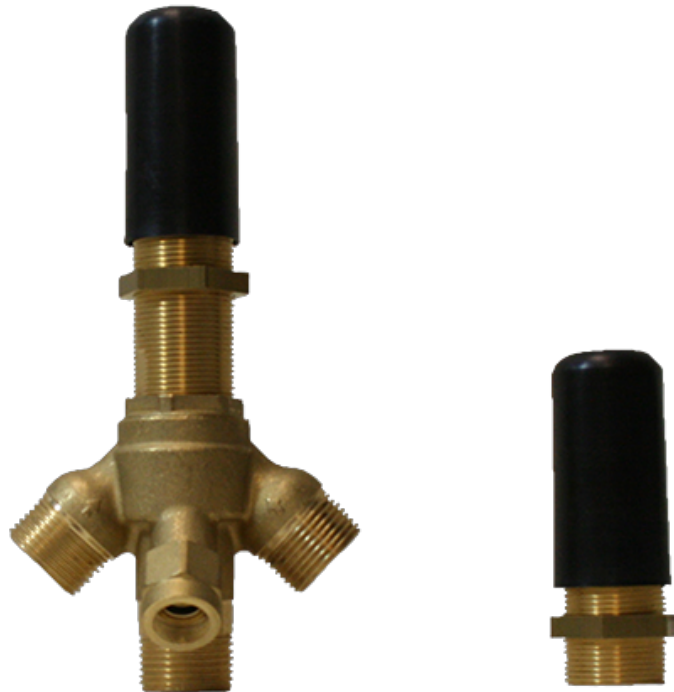

BATHROOM
Sento Roman Tub Set
G-6351-LM59B

GRAFF®

Information

- Aerated flow rate ~7 gpm @45 psi
- Handshower flow rate ≤ 1.5 max gpm
- Deck-mounted handshower and diverter set included
- Optional in-line pressure balancing valve
- ADA

G-6351-LM59B

Sento Series

Information

- Matching deck-mounted handshower and diverter set available below
- ADA

Finishes

G-6350-LM59B

Sento Series

Information

- 3/4" male NPT inlets
- Quick connect tub spout

Finishes

G-1037
Rough Valve

Product Features

- 3/4" male NPT inlets
- Quick connect tub spout

Warranty

- Limited lifetime warranty

For complete warranty information go to: www.graff-faucets.com/en/info/faqs

For complete warranty information go to: www.graff-faucets.com/en/info/faqs

BATHROOM
 Sento Deck-Mounted Handshower
 & Diverter Set
G-6355

GRAFF®

Information

- Matches G-6350-LM42B Roman Tub Set
- Handshower hose included