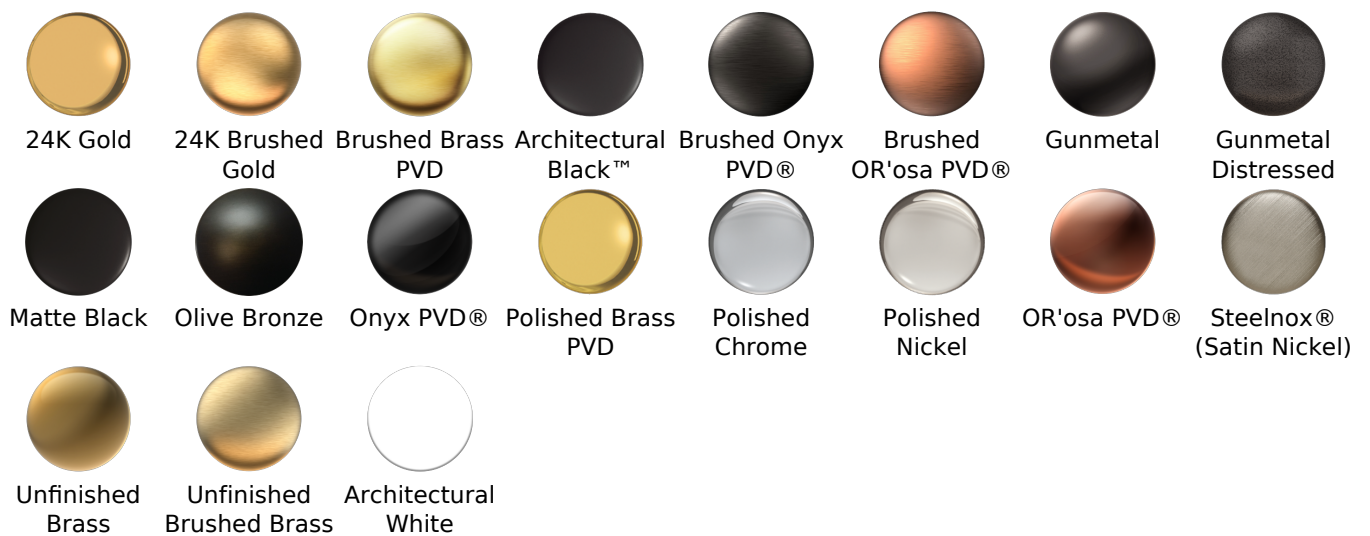

G-6351-LM59B

Sento Series

Information

- Matching deck-mounted handshower and diverter set available below
- ADA

Finishes

G-6350-LM59B

Sento Series

Information