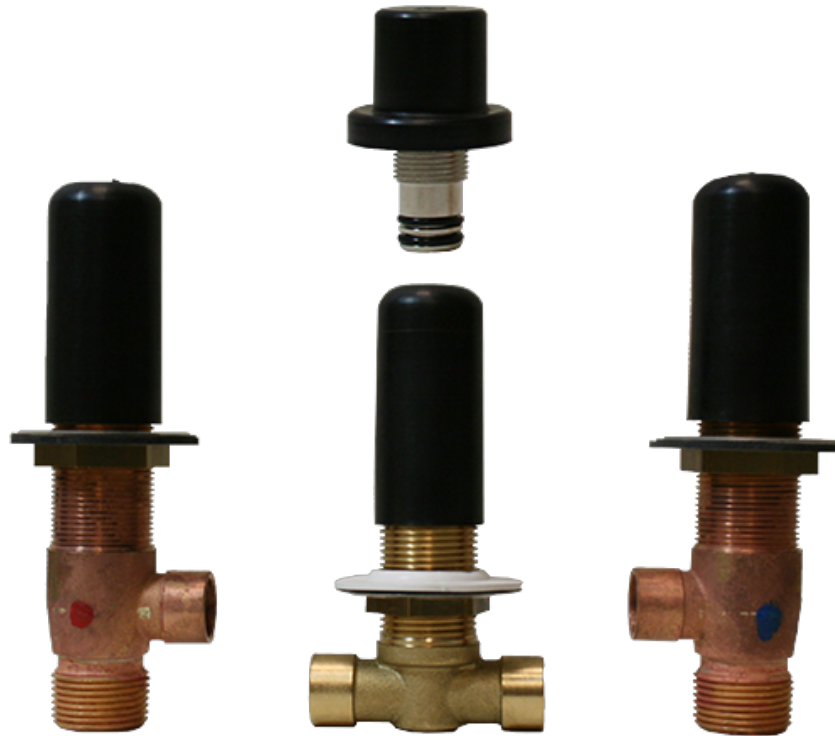

BATHROOM
Sento Roman Tub Set
G-6351-LM59B

GRAFF®

Information

- Aerated flow rate ~7 gpm @45 psi
- Handshower flow rate ≤ 1.5 max gpm
- Deck-mounted handshower and diverter set included
- Optional in-line pressure balancing valve
- ADA

G-6351-LM59B

Sento Series

Information

- Matching deck-mounted handshower and diverter set available below
- ADA

Finishes

G-6350-LM59B

Sento Series

Information

- 3/4" male NPT inlets
- Quick connect tub spout

Finishes

G-1037
Rough Valve

Product Features

- 3/4" male NPT inlets
- Quick connect tub spout

Warranty

- Limited lifetime warranty

For complete warranty information go to: www.graff-faucets.com/en/info/faqs

For complete warranty information go to: www.graff-faucets.com/en/info/faqs

BATHROOM
 Sento Deck-Mounted Handshower
 & Diverter Set
G-6355

GRAFF®

Information

- Matches G-6350-LM42B Roman Tub Set
- Handshower hose included