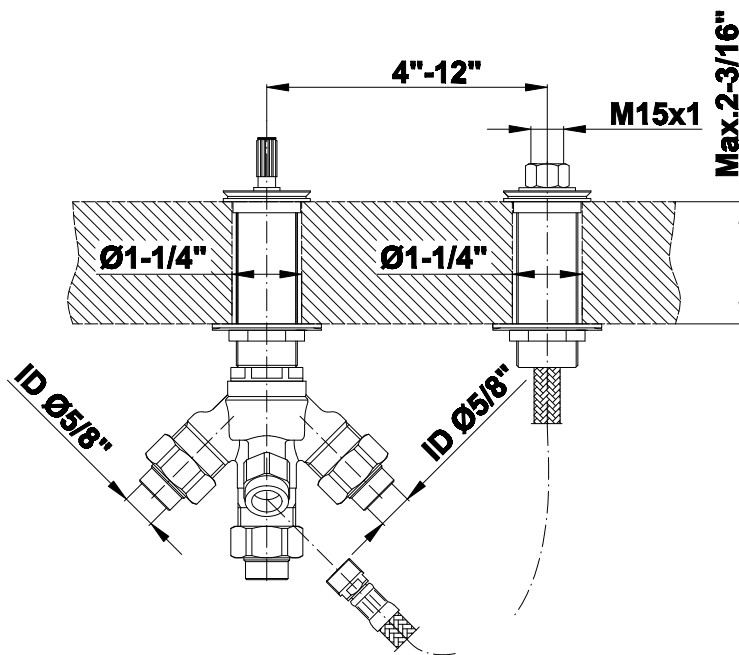

BATHROOM
Sento Roman Tub Set
G-6351-LM59B

GRAFF®

Information

- Aerated flow rate ~7 gpm @45 psi
- Handshower flow rate ≤ 1.5 max gpm
- Deck-mounted handshower and diverter set included
- Optional in-line pressure balancing valve
- ADA

- 3/4" male NPT inlets
- Quick connect tub spout

Finishes

G-1037
Rough Valve

Product Features

- 3/4" male NPT inlets
- Quick connect tub spout

Warranty

- Limited lifetime warranty

For complete warranty information go to: www.graff-faucets.com/en/info/faqs

For complete warranty information go to: www.graff-faucets.com/en/info/faqs

BATHROOM
 Sento Deck-Mounted Handshower
 & Diverter Set
G-6355

GRAFF®

Information

- Matches G-6350-LM42B Roman Tub Set
- Handshower hose included