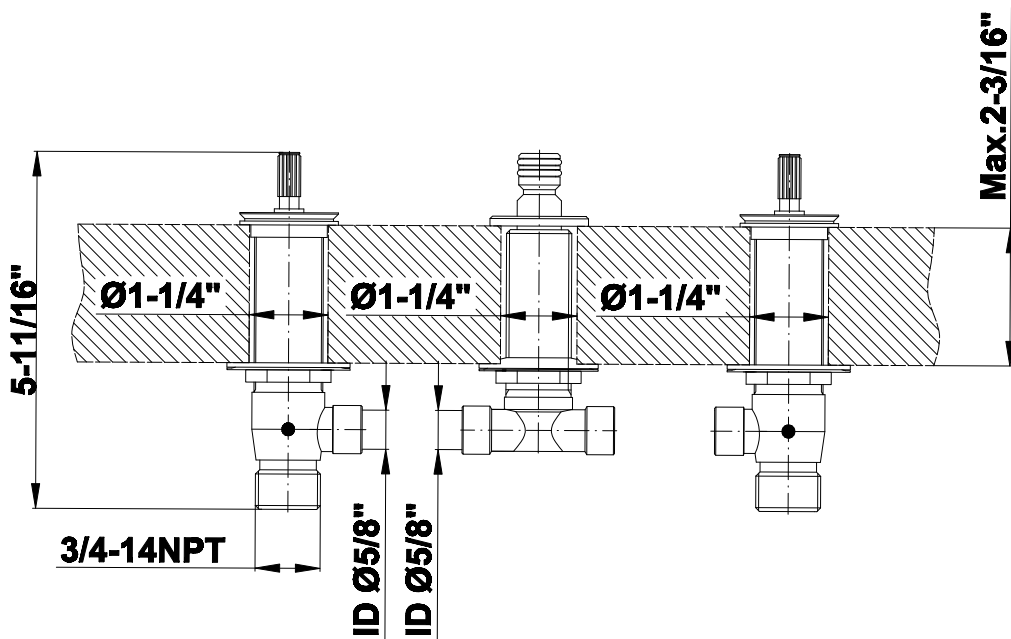

BATHROOM
Sento Roman Tub Set
G-6351-LM59B

GRAFF®

Information

- Aerated flow rate ~7 gpm @45 psi
- Handshower flow rate ≤ 1.5 max gpm
- Deck-mounted handshower and diverter set included
- Optional in-line pressure balancing valve
- ADA

G-6351-LM59B

Sento Series

Information

- Matching deck-mounted handshower and diverter set available below
- ADA

Finishes

G-6350-LM59B

Sento Series

Information

- 3/4" male NPT inlets
- Quick connect tub spout

Finishes

G-1037
Rough Valve

Product Features

- 3/4" male NPT inlets
- Quick connect tub spout

Warranty

- Limited lifetime warranty

For complete warranty information go to: www.graff-faucets.com/en/info/faqs