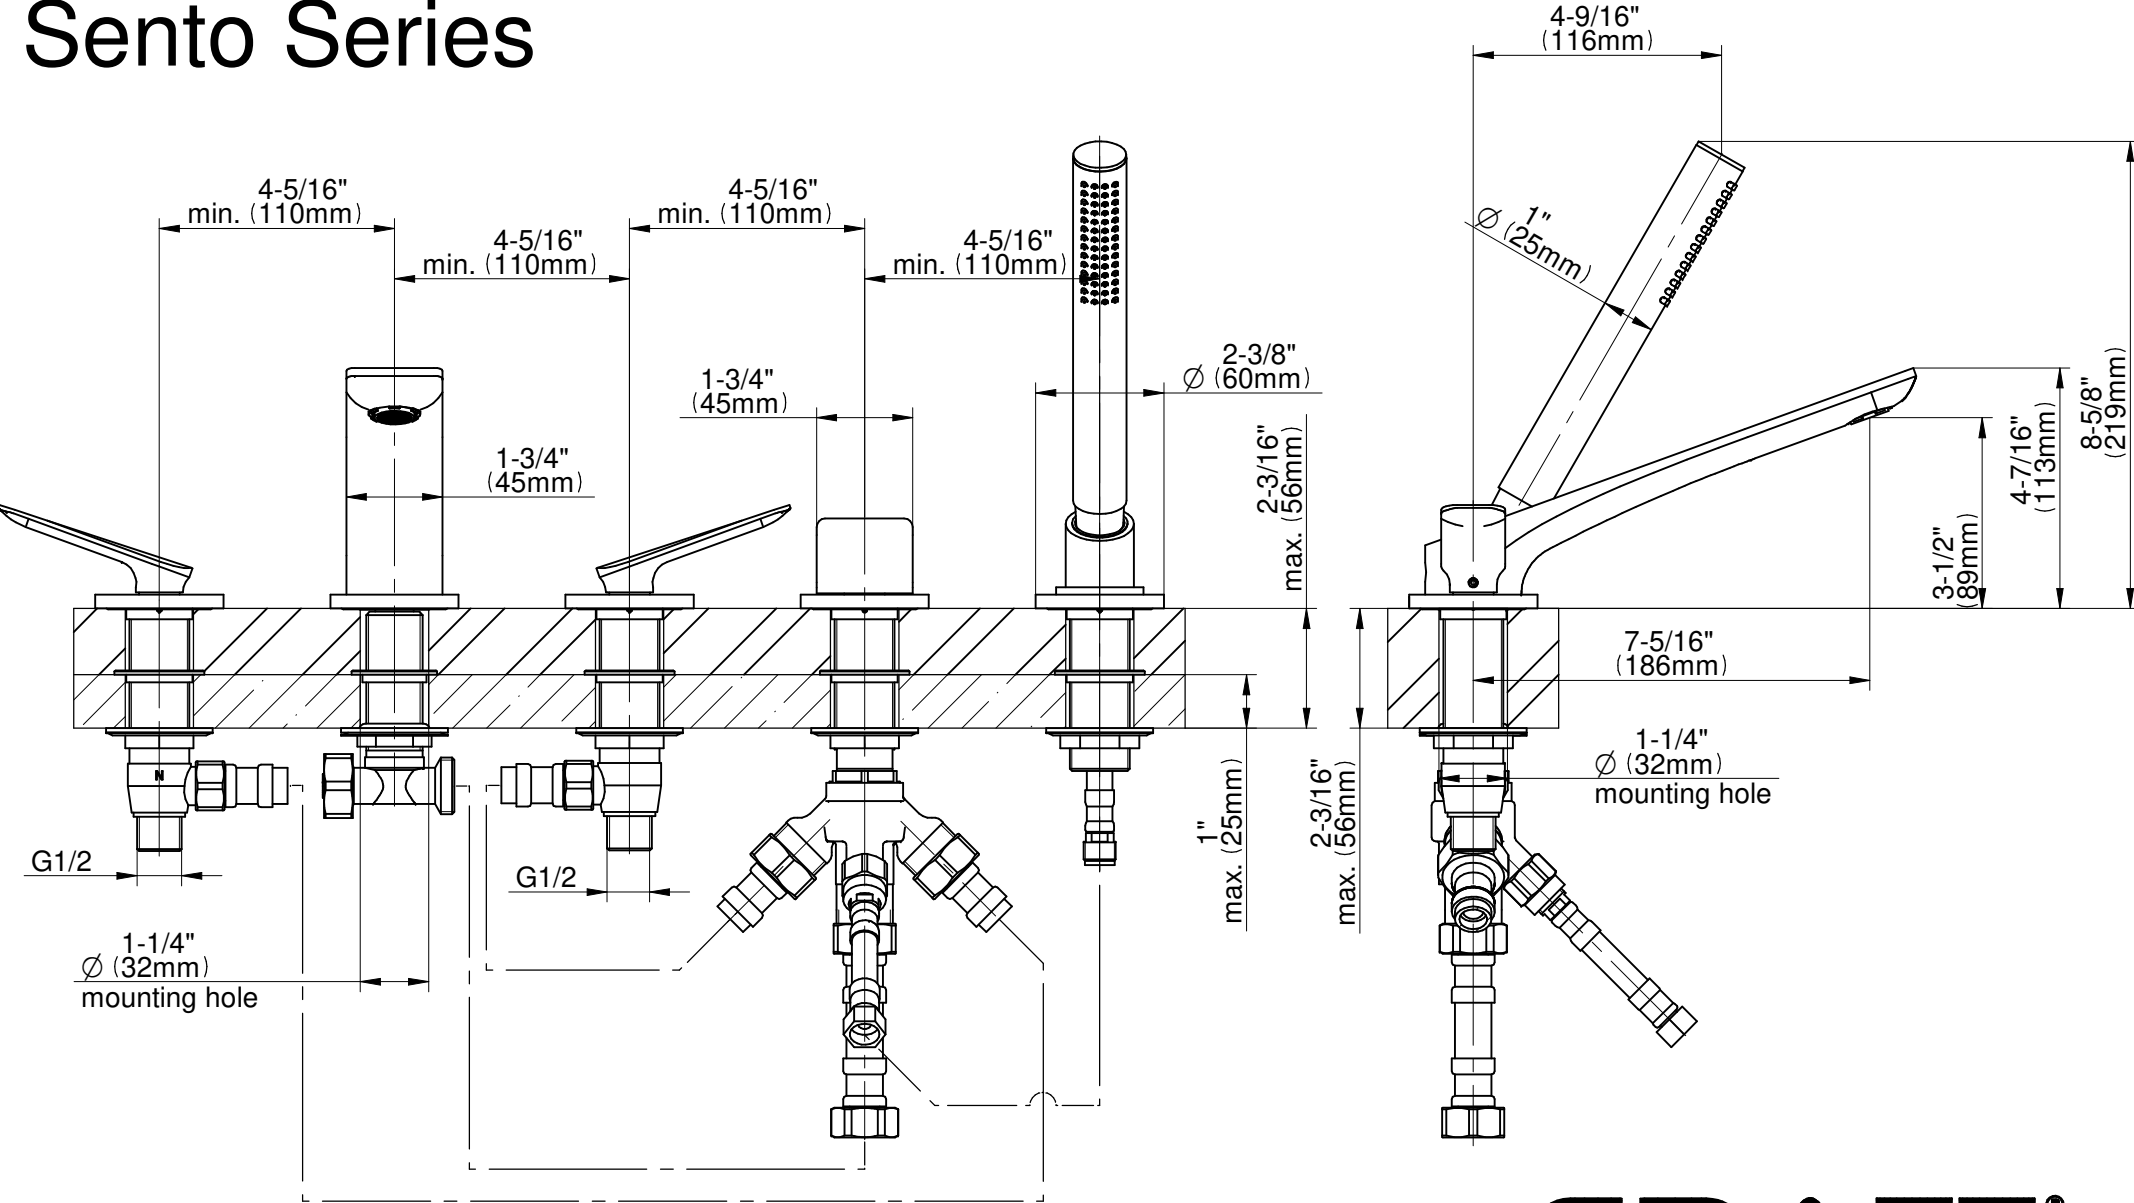

BATHROOM
Sento Roman Tub Set
G-6351-LM59B

GRAFF®

Information

- Aerated flow rate ~7 gpm @45 psi
- Handshower flow rate ≤ 1.5 max gpm
- Deck-mounted handshower and diverter set included
- Optional in-line pressure balancing valve
- ADA

G-6351-LM59B

Sento Series

Information

- Matching deck-mounted handshower and diverter set available below
- ADA

Finishes

G-6350-LM59B

Sento Series

Information

- 3/4" male NPT inlets
- Quick connect tub spout

Finishes

G-1037
Rough Valve

Product Features

- 3/4" male NPT inlets
- Quick connect tub spout

Warranty

- Limited lifetime warranty

For complete warranty information go to: www.graff-faucets.com/en/info/faqs

For complete warranty information go to: www.graff-faucets.com/en/info/faqs

BATHROOM
 Sento Deck-Mounted Handshower
 & Diverter Set
G-6355

GRAFF®

Information

- Matches G-6350-LM42B Roman Tub Set
- Handshower hose included