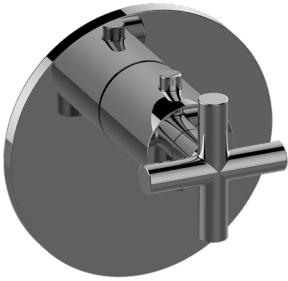

SHOWER  
M.E. M-Series Thermostatic Valve  
Trim with Handle  
**G-8037-C17E-T**

**Information**

- Single metal handle
- Decorative trim plate
- Use with G-8006 Thermostatic Rough Valve
- ADA

**Finishes**

# G-8037-C17E-T

Terra Collection

M-Series Thermostatic Valve Trim with Handle

## Product Features

- Single metal handle and decorative trim plate
- Use with G-8006 thermostatic rough valve