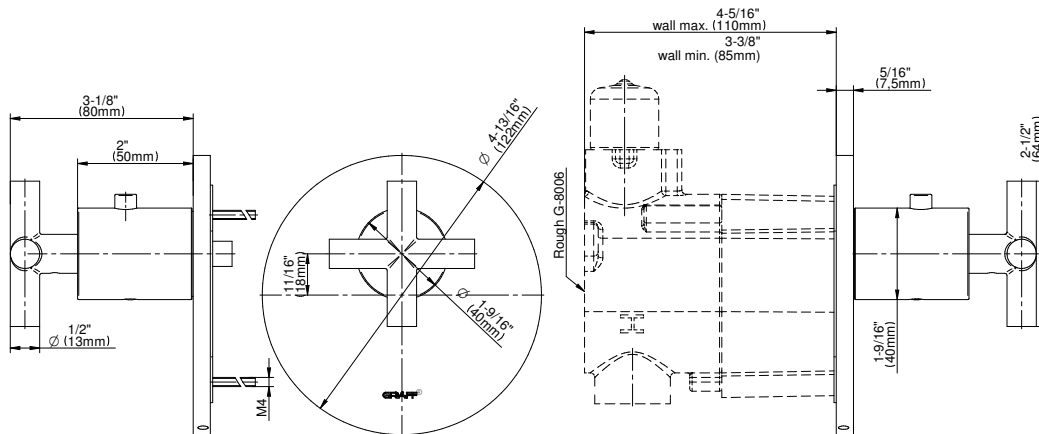

The measurements shown are for reference only. Products and specifications shown are subject to change without notice. Revised 8/2018.

www.graff-designs.com | phone: 800-954-4723