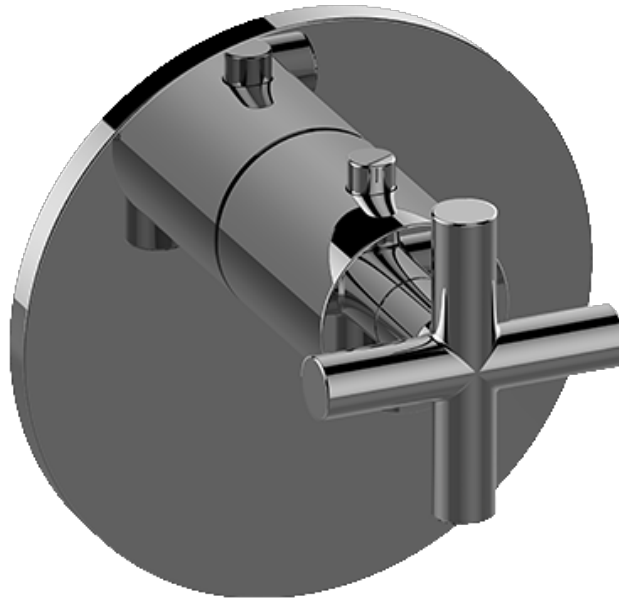

SHOWER  
M.E. M-Series Thermostatic Valve  
Trim with Handle  
**G-8037-C17E-T**

**Information**

- Single metal handle
- Decorative trim plate
- Use with G-8006 Thermostatic Rough Valve
- ADA

**Finishes**

# G-8037-C17E-T

Terra Collection

M-Series Thermostatic Valve Trim with Handle

## Product Features

- Single metal handle and decorative trim plate
- Use with G-8006 thermostatic rough valve