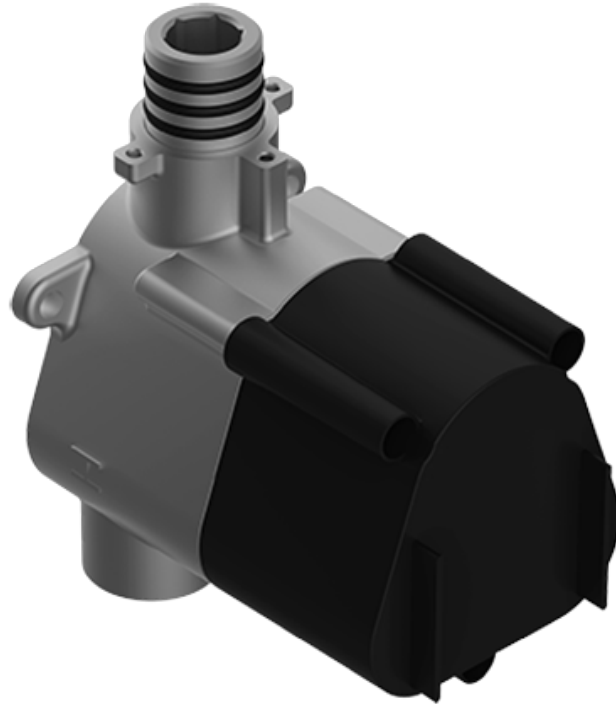

SHOWER
Harley M-Series Thermostatic
Shower System - Shower with
Handshower
GL3.041WB-LM57C19

GRAFF®

Information

- 3/4" thermostatic valve and trim
- 3/4" stop/volume control valve (2 pieces)
- 8" showerhead with 12" ceiling-mounted shower arm
- Showerhead features no-clog, easy-clean spray nozzles
- Handshower set with wall-mounted slide bar and 59" hose (PVD finishes use 59" flex hose)
- Flow rates: showerhead \leq 1.8 max gpm, handshower \leq 1.5 max gpm

SHOWER
 Harley M-Series Valve Trim with
 Three Handles

Information

- Three metal handles
- Decorative trim plate
- Use with M-Series rough valves

Finishes

24K Gold

24K Brushed Gold

24K Brushed Gold with Onyx PVD Accents

M-Series

SHOWER
Thermostatic Rough Valve
G-8006

GRAFF®

Information

- 12.9 gpm @ 60 psi
- 3/4" universal inlets
- Built-in service stops
- Stacking outlet feature
- Complete serviceability from front of all units
- Supplied with protective plastic cover
- CalGreen compliant dependent on functions

Finishes

Architectural
White

G-8006

M-Series

3/4" Concealed Thermostatic Rough Valve

Product Features

- 12.9 gpm @ 60 psi
- 3/4" universal inlets
- Built-in service stops
- Stacking outlet feature
- Complete serviceability from front of all units
- Supplied with protective plastic cover
- CalGreen compliant dependent on functions