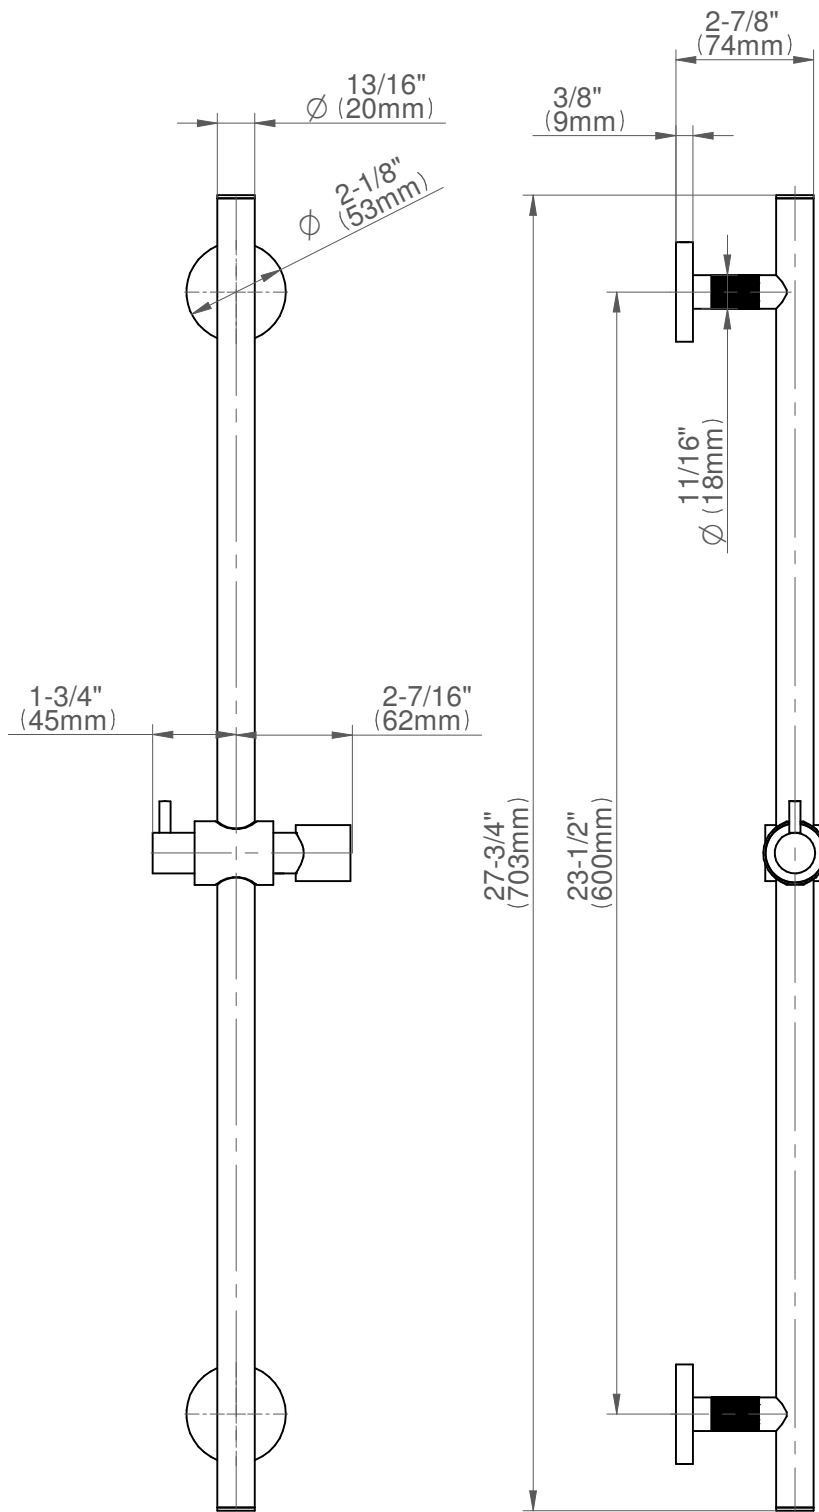

G-8701

Harley Series