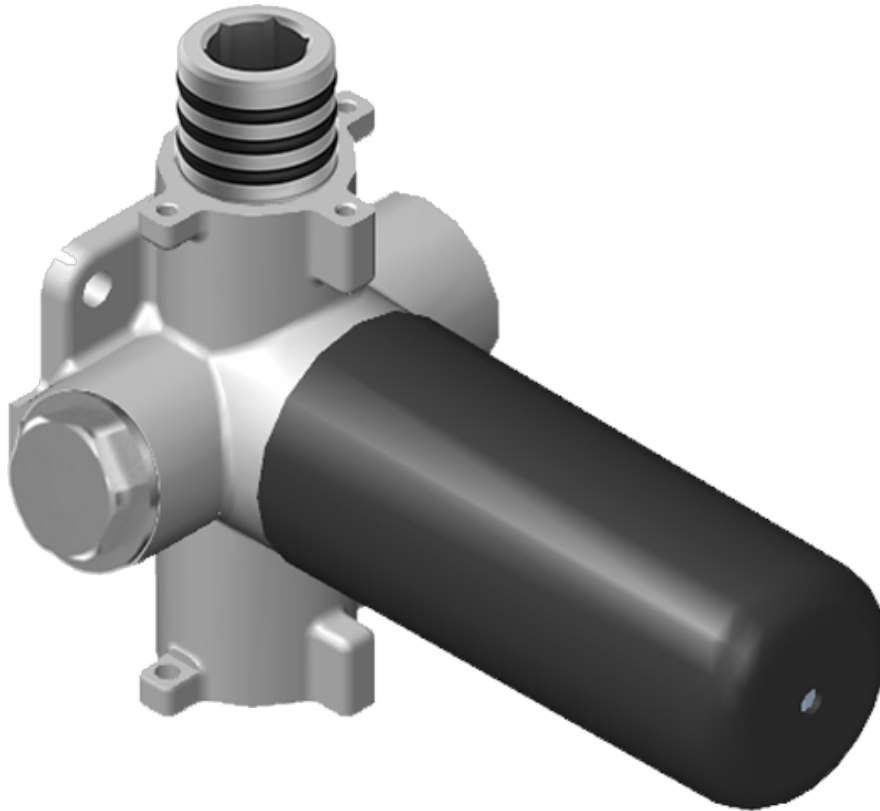

SHOWER
Harley M-Series Thermostatic
Shower System - Shower with
Handshower
GL3.041WB-LM57C19

GRAFF®

Information

- 3/4" thermostatic valve and trim
- 3/4" stop/volume control valve (2 pieces)
- 8" showerhead with 12" ceiling-mounted shower arm
- Showerhead features no-clog, easy-clean spray nozzles
- Handshower set with wall-mounted slide bar and 59" hose (PVD finishes use 59" flex hose)
- Flow rates: showerhead \leq 1.8 max gpm, handshower \leq 1.5 max gpm

M-Series

SHOWER
Thermostatic Rough Valve
G-8006

GRAFF®

Information

- 12.9 gpm @ 60 psi
- 3/4" universal inlets
- Built-in service stops
- Stacking outlet feature
- Complete serviceability from front of all units
- Supplied with protective plastic cover
- CalGreen compliant dependent on functions

Finishes

Architectural
White

G-8006

M-Series

3/4" Concealed Thermostatic Rough Valve

Product Features

- 12.9 gpm @ 60 psi
- 3/4" universal inlets
- Built-in service stops
- Stacking outlet feature
- Complete serviceability from front of all units
- Supplied with protective plastic cover
- CalGreen compliant dependent on functions

www.graff-faucets.com | phone: 800-954-4723

SHOWER
 Stop/Volume Control Valve with
 Pass Through
G-8076

Information

- 12.3 gpm @ 60 psi
- 3/4" universal inlets/outlets with female threads
- Stacking inlet and pass-through port feature
- Supplied with protective plastic cover
- CalGreen compliant dependent on functions