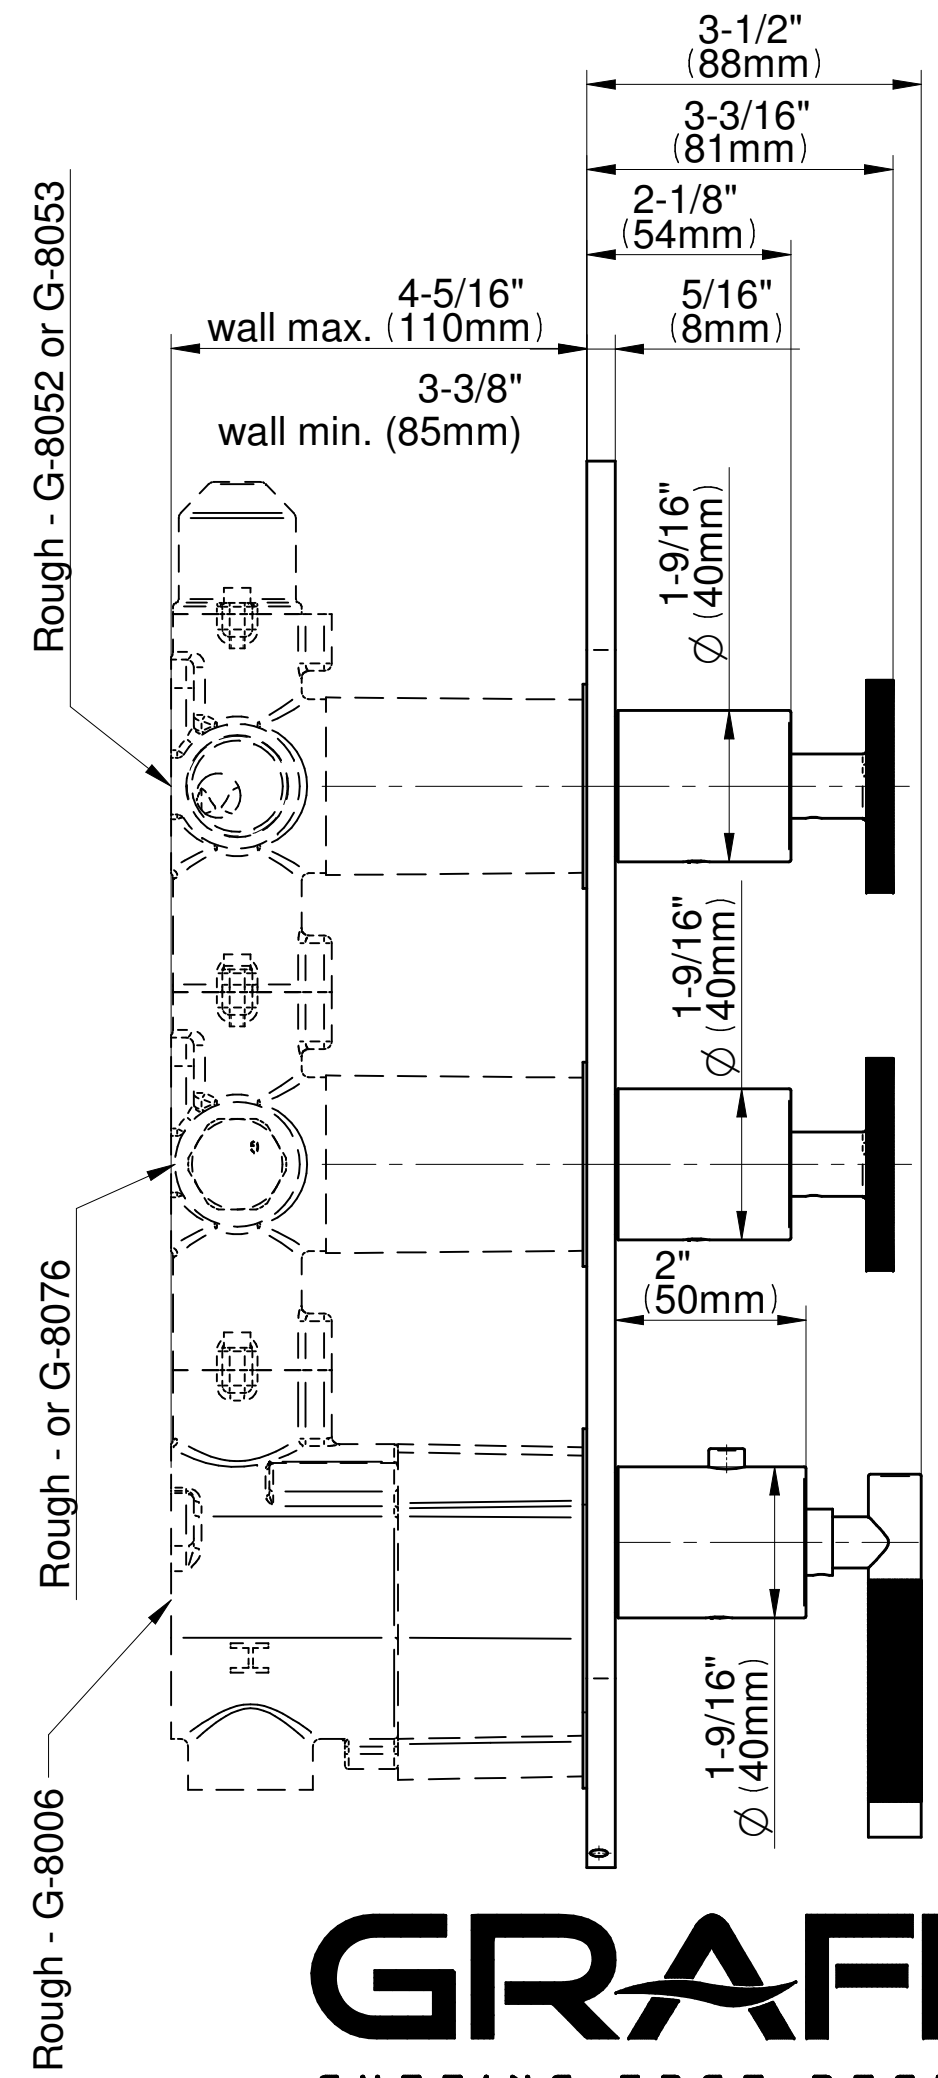

G-8056-LM57C19-T

M-Series