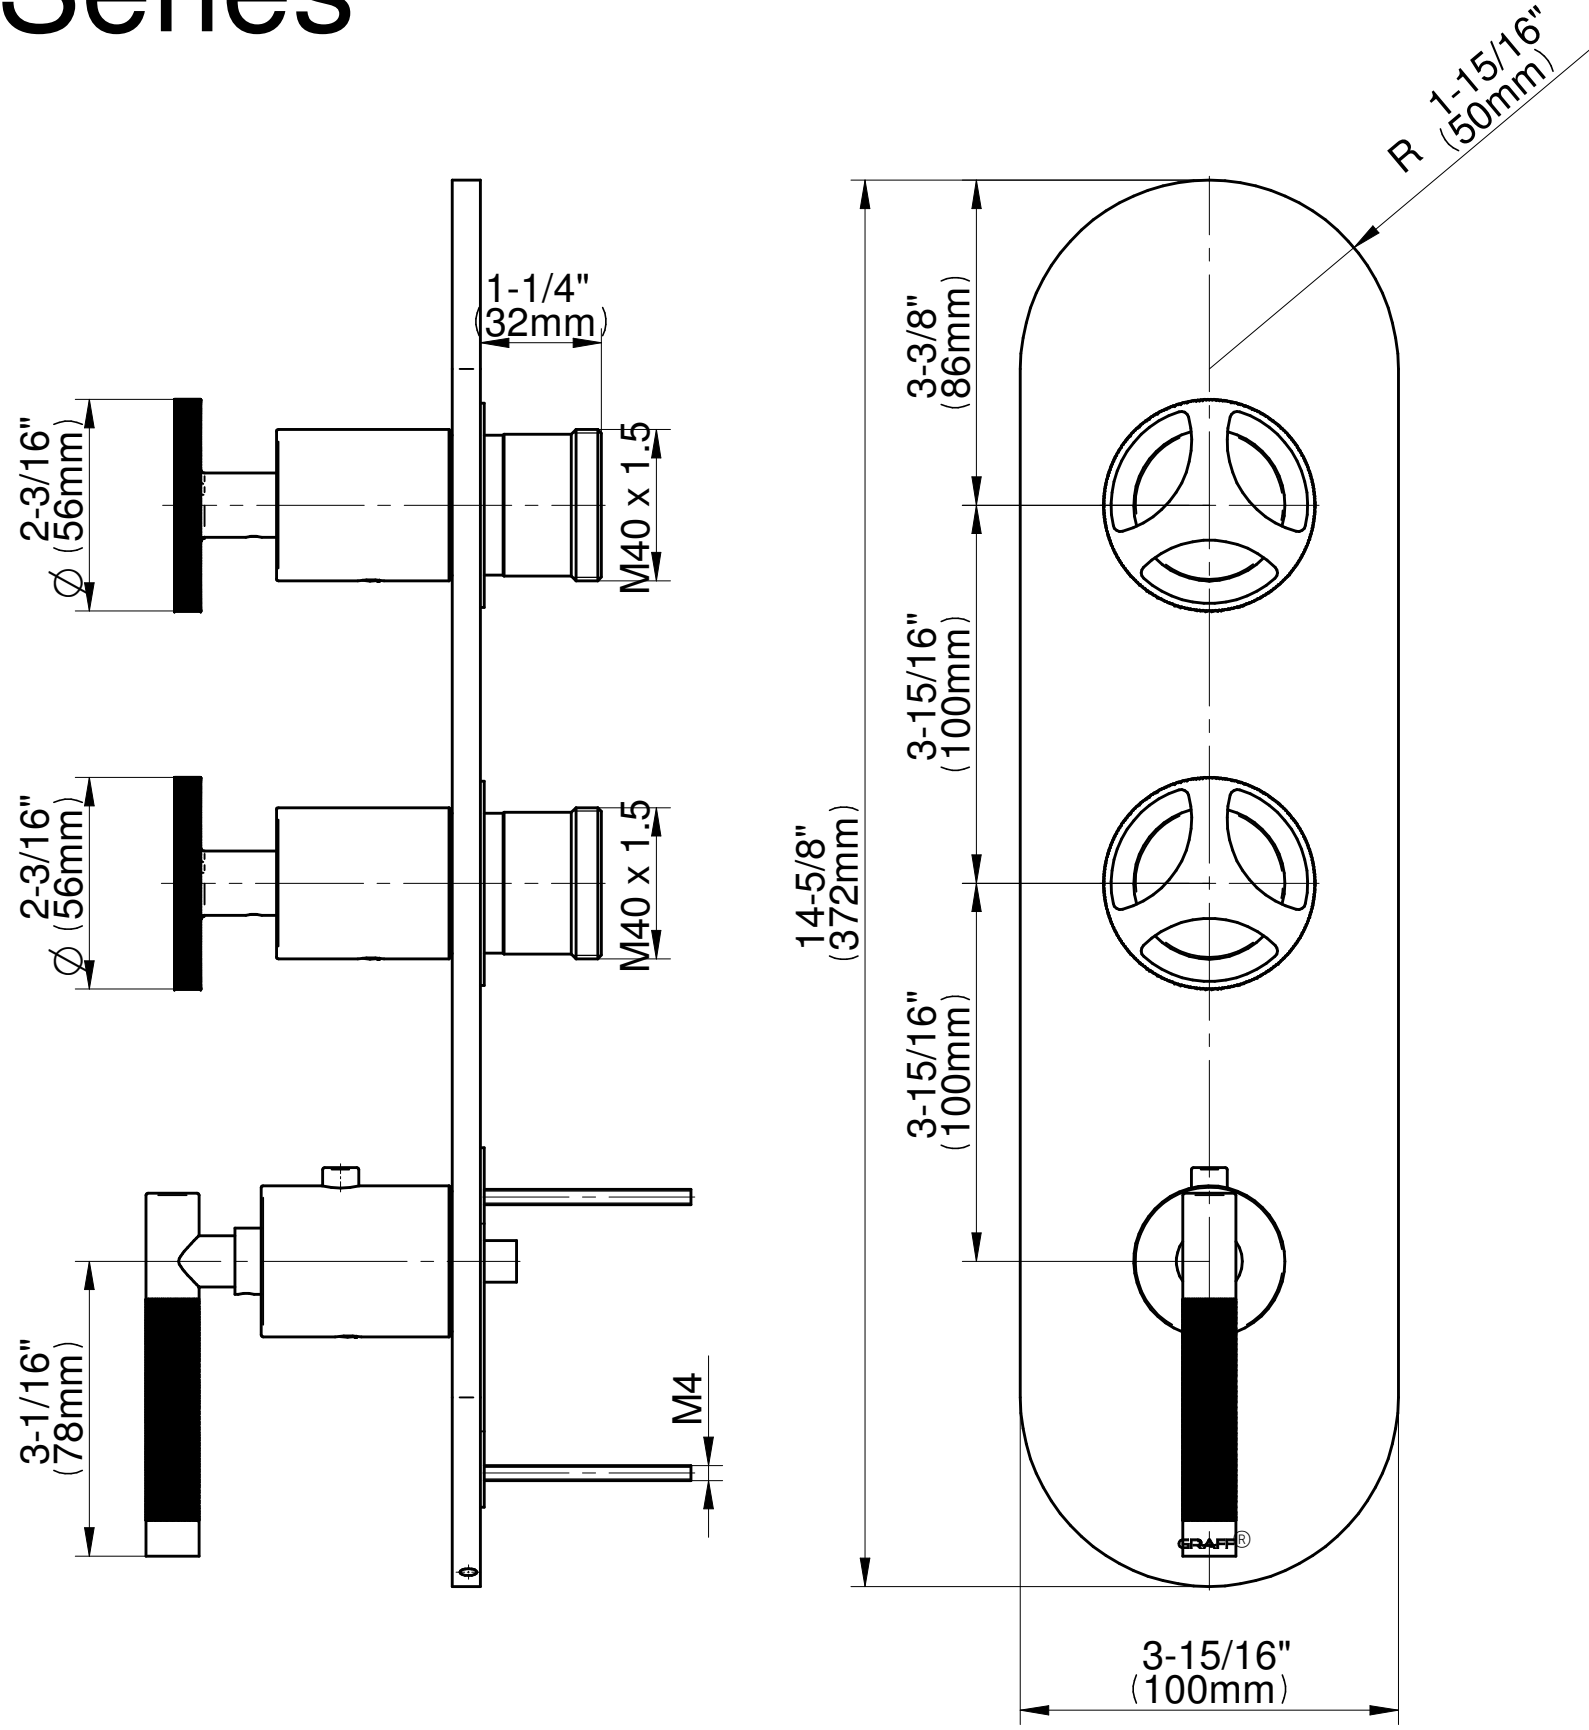

SHOWER
Harley M-Series Thermostatic
Shower System - Shower with
Handshower
GL3.041WB-LM57C19

GRAFF®

Information

- 3/4" thermostatic valve and trim
- 3/4" stop/volume control valve (2 pieces)
- 8" showerhead with 12" ceiling-mounted shower arm
- Showerhead features no-clog, easy-clean spray nozzles
- Handshower set with wall-mounted slide bar and 59" hose (PVD finishes use 59" flex hose)
- Flow rates: showerhead \leq 1.8 max gpm, handshower \leq 1.5 max gpm

M-Series

SHOWER
Thermostatic Rough Valve
G-8006

GRAFF®

Information

- 12.9 gpm @ 60 psi
- 3/4" universal inlets
- Built-in service stops
- Stacking outlet feature
- Complete serviceability from front of all units
- Supplied with protective plastic cover
- CalGreen compliant dependent on functions