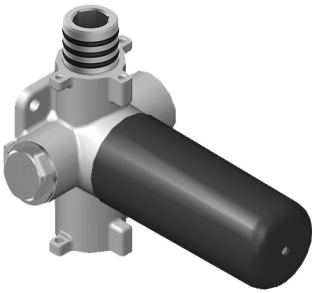

Finishes

Architectural
White

G-8006

M-Series

3/4" Concealed Thermostatic Rough Valve

Product Features

- 12.9 gpm @ 60 psi
- 3/4" universal inlets
- Built-in service stops
- Stacking outlet feature
- Complete serviceability from front of all units
- Supplied with protective plastic cover
- CalGreen compliant dependent on functions

www.graff-faucets.com | phone: 800-954-4723

SHOWER
 Stop/Volume Control Valve with
 Pass Through
G-8076

Information

- 12.3 gpm @ 60 psi
- 3/4" universal inlets/outlets with female threads
- Stacking inlet and pass-through port feature
- Supplied with protective plastic cover
- CalGreen compliant dependent on functions

Finishes

Architectural
White

G-8076

M-Series

Stop/Volume Control Rough Valve with Pass-Through

GRAFF[®]
CUTTING EDGE DESIGN

Product Features

- 13.2 gpm @ 60 psi
- 3/4" universal inlets/outlets with female threads
- Stacking inlet and pass-through port feature
- Supplied with protective plastic cover
- CalGreen compliant dependent on functions

www.graff-faucets.com | phone: 800-954-4723

SHOWER
8" Round Brass Showerhead
G-8449

GRAFF®

Information

- 1/4" thick
- 169 no-clog, easy-clean rubber spray nozzles
- Recommended use with ceiling shower arm
- Recommended for use at no more than 10 degrees tilt
- Showerhead flow rate ≤ 1.8 max gpm
- CALGreen