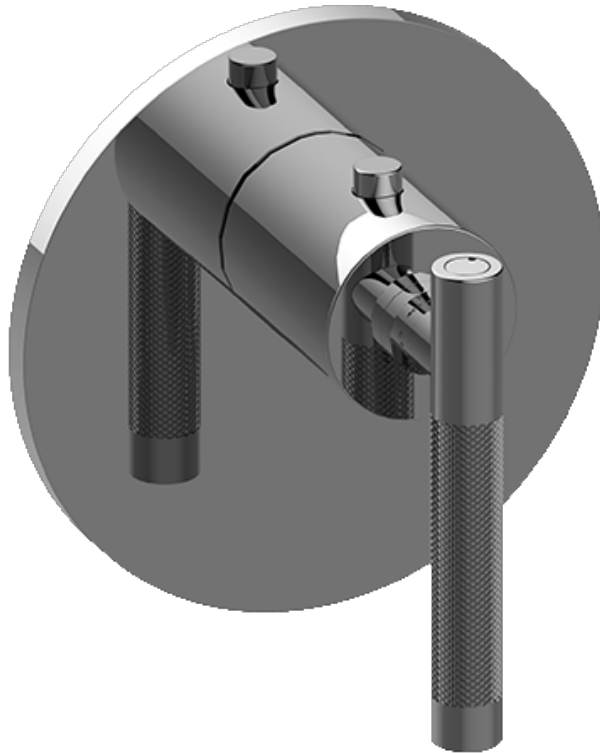

SHOWER  
 Harley M-Series Thermostatic  
 Valve Trim with Handle  
**G-8037-LM57E-T**

**GRAFF®**

**Information**

- Single metal handle
- Decorative trim plate
- Use with G-8006 Thermostatic Rough Valve
- ADA

**Finishes**

Architectural  
White

# G-8037-LM57E