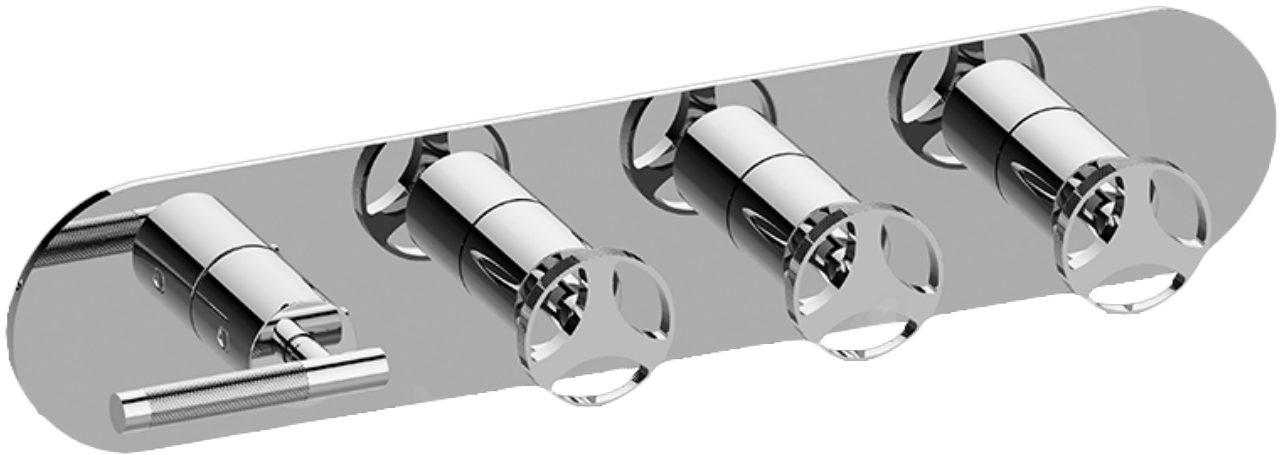

SHOWER
 Harley M-Series Valve Horizontal
 Trim with Four Handles
G-8058H-LM57C19-T

Information

- Four metal handles
- Decorative trim plate
- Use with M-Series rough valves

Finishes

24K Gold

24K Brushed Gold