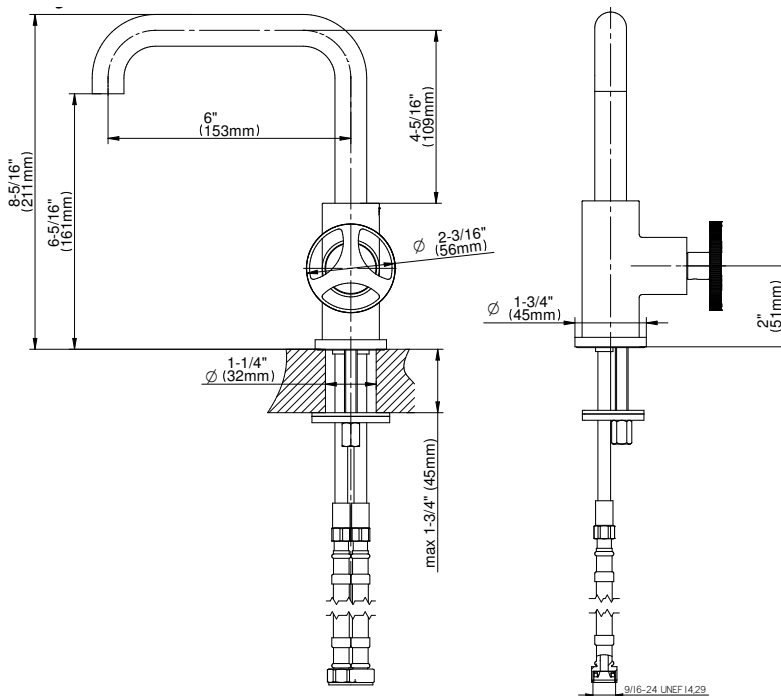

Warranty

- Limited lifetime warranty

For complete warranty information go to
<https://www.graff-faucets.com/en/info/faqs>