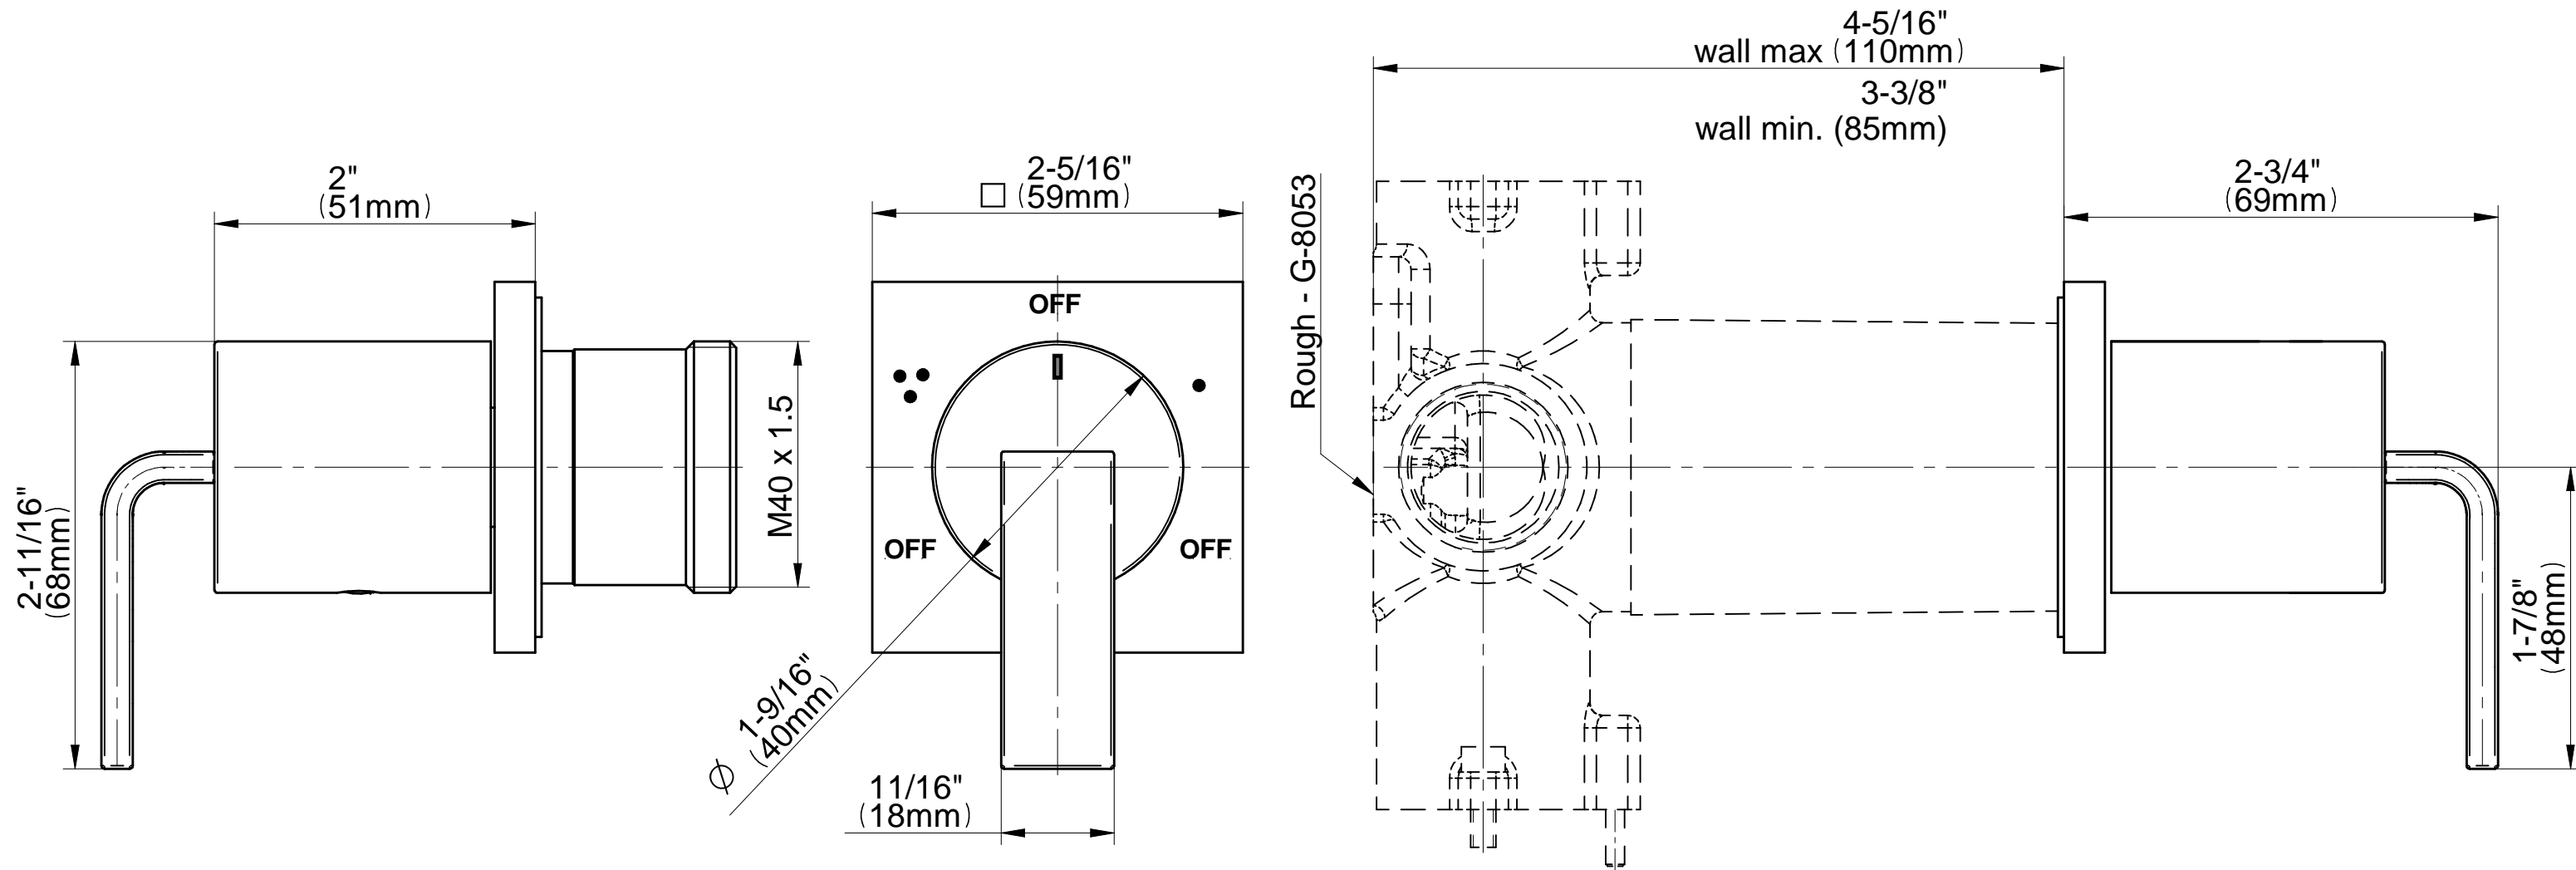

G-8072-LM40E1-T

IMMERSION Series