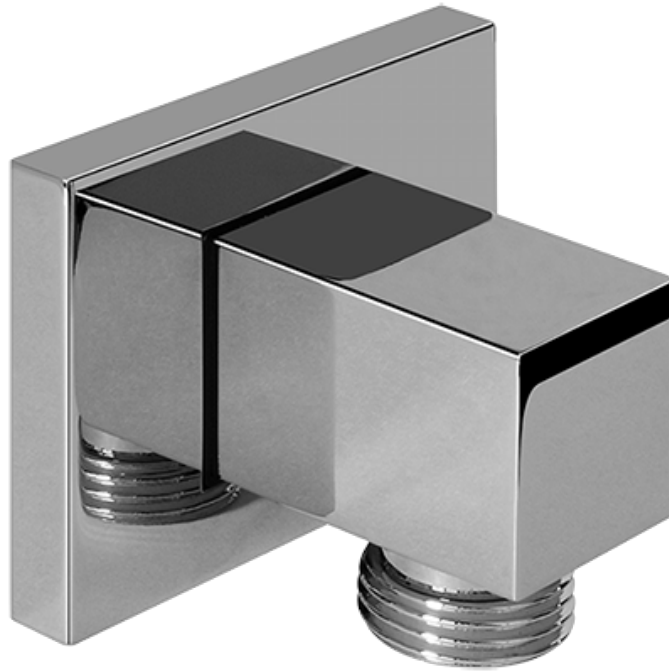

[www.graff-faucets.com](http://www.graff-faucets.com) | phone: 800-954-4723

SHOWER  
Contemporary Square Wall Supply  
Elbow  
**G-8633**

**GRAFF®**

**Information**

- 1/2" NPT female thread inlet

**Finishes**