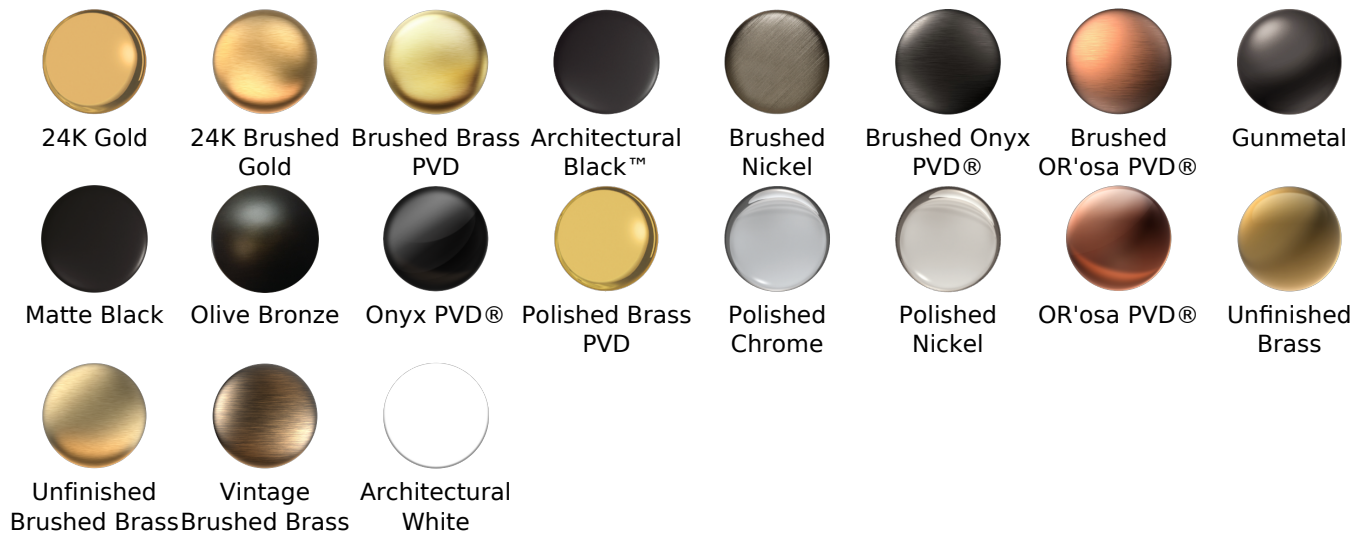

SHOWER
M-Series Valve Horizontal Trim
with Four Handles
G-8179H-3C1L-T

Information

- Four metal handles, decorative trim plate
- Use with M-Series rough valves
- ADA

Finishes

G-8179H-3C1L-T

Finezza Due Series

GRAFF®
CUTTING EDGE DESIGN