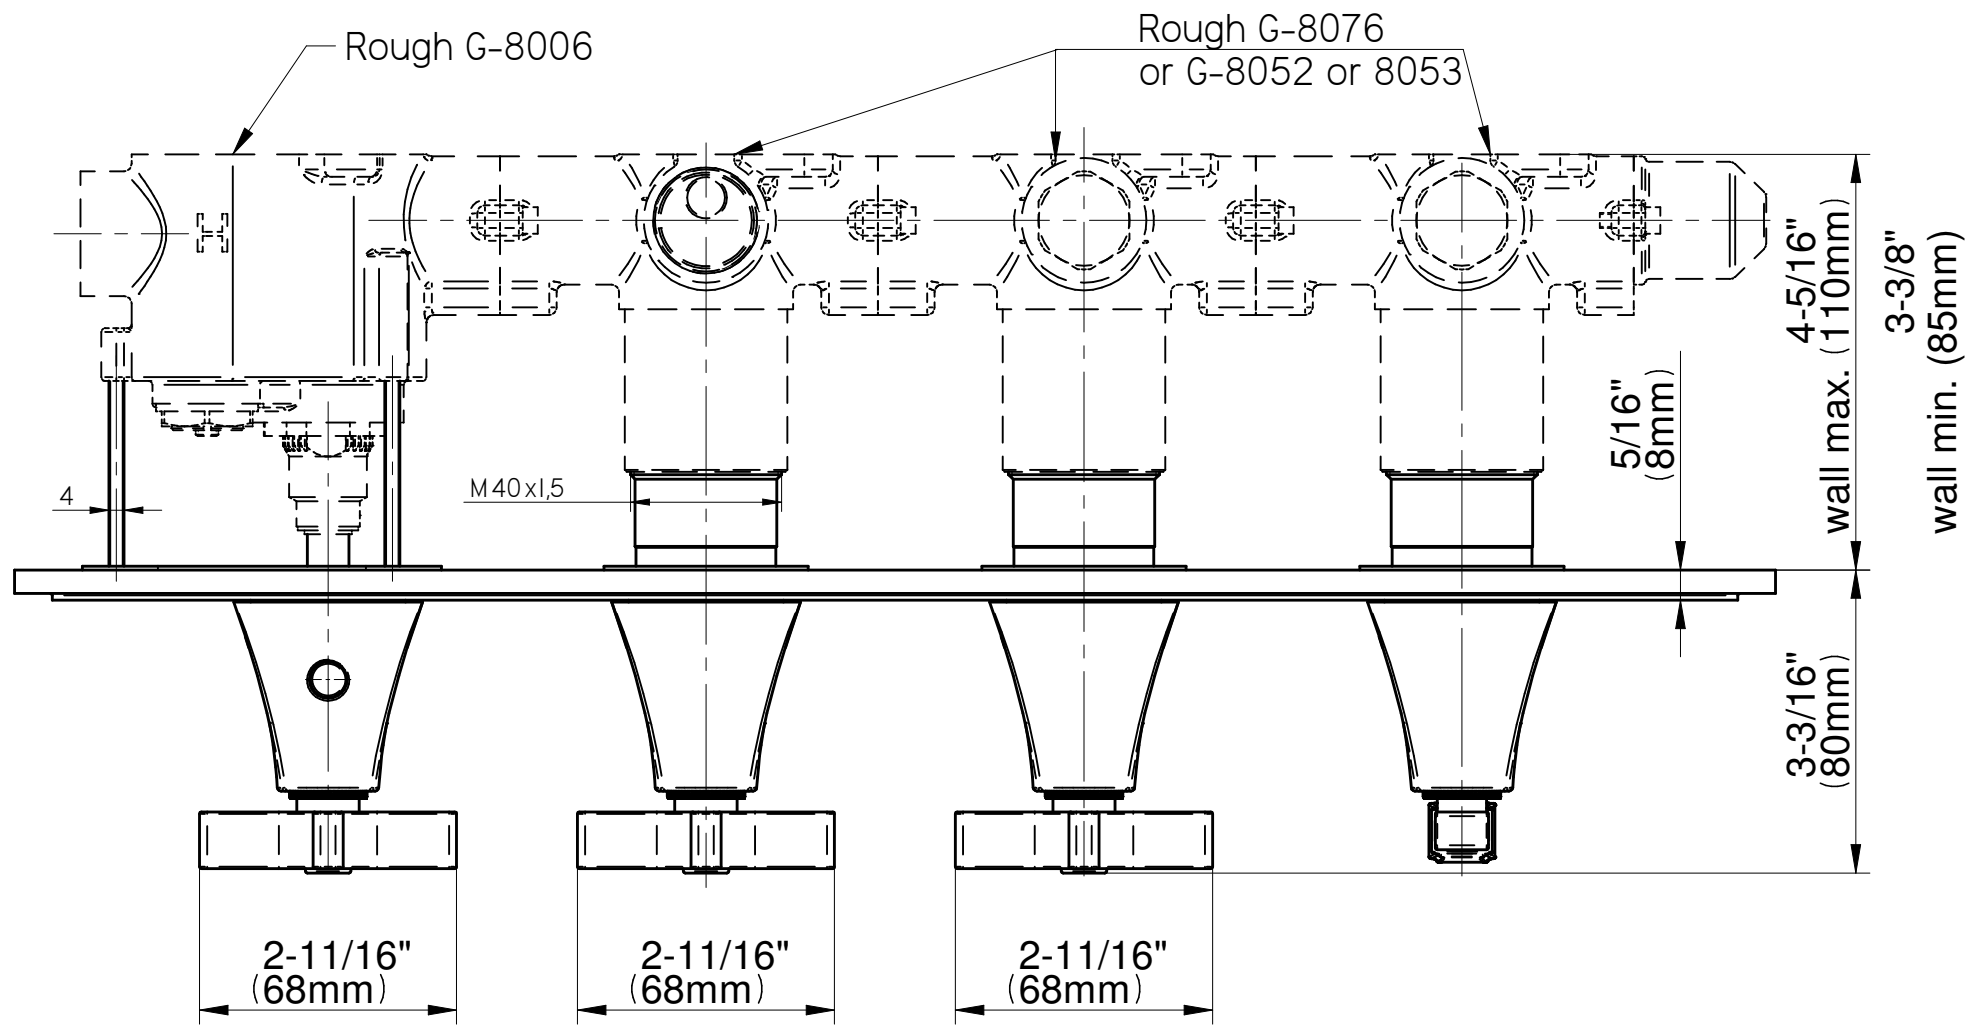

SHOWER
M-Series Valve Horizontal Trim
with Four Handles
G-8179H-3C1L-T

Information

- Four metal handles, decorative trim plate
- Use with M-Series rough valves
- ADA

Finishes

G-8179H-3C1L-T

Finezza Due Series

GRAFF®
CUTTING EDGE DESIGN