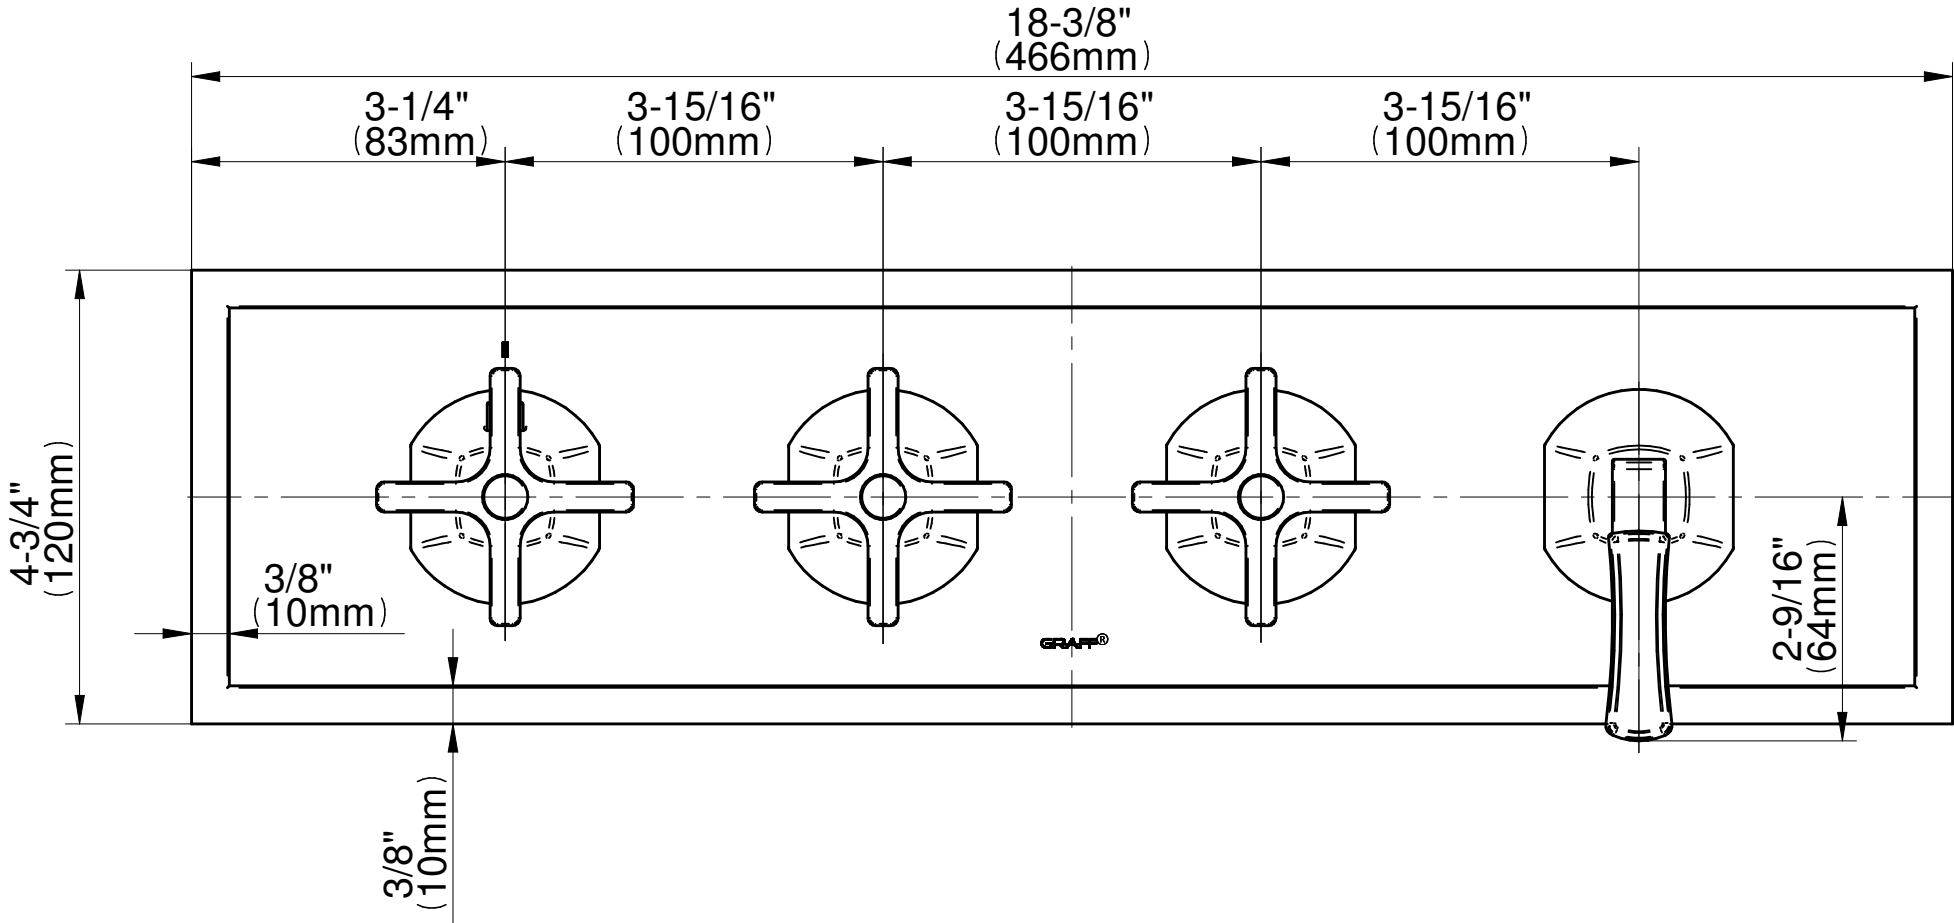

SHOWER
M-Series Valve Horizontal Trim
with Four Handles
G-8179H-3C1L-T

Information

- Four metal handles, decorative trim plate
- Use with M-Series rough valves
- ADA

Finishes

G-8179H-3C1L-T

Finezza Due Series

GRAFF®
CUTTING EDGE DESIGN