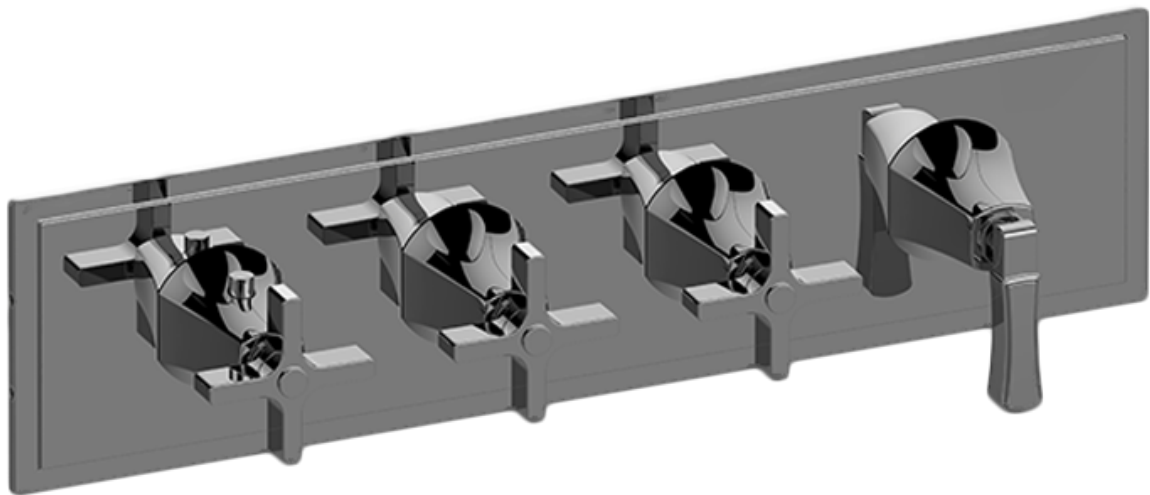

SHOWER
M-Series Valve Horizontal Trim
with Four Handles
G-8179H-3C1L-T

Information

- Four metal handles, decorative trim plate
- Use with M-Series rough valves
- ADA

Finishes

G-8179H-3C1L-T

Finezza Due Series

GRAFF®
CUTTING EDGE DESIGN