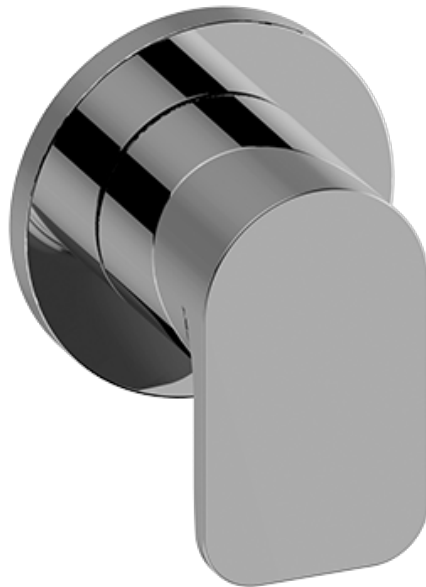

SHOWER
 Sento M-Series Stop/Volume
 Control Valve Trim with Handle
G-8097-LM42E1-T

Information

- Single metal handle and decorative trim plate
- Use with G-8076 Stop/Volume Control rough valve with Pass-Through or G-8077 Stop/Volume Control rough valve
- ADA

Finishes

G-8097-LM42E1-T

SENTO Series