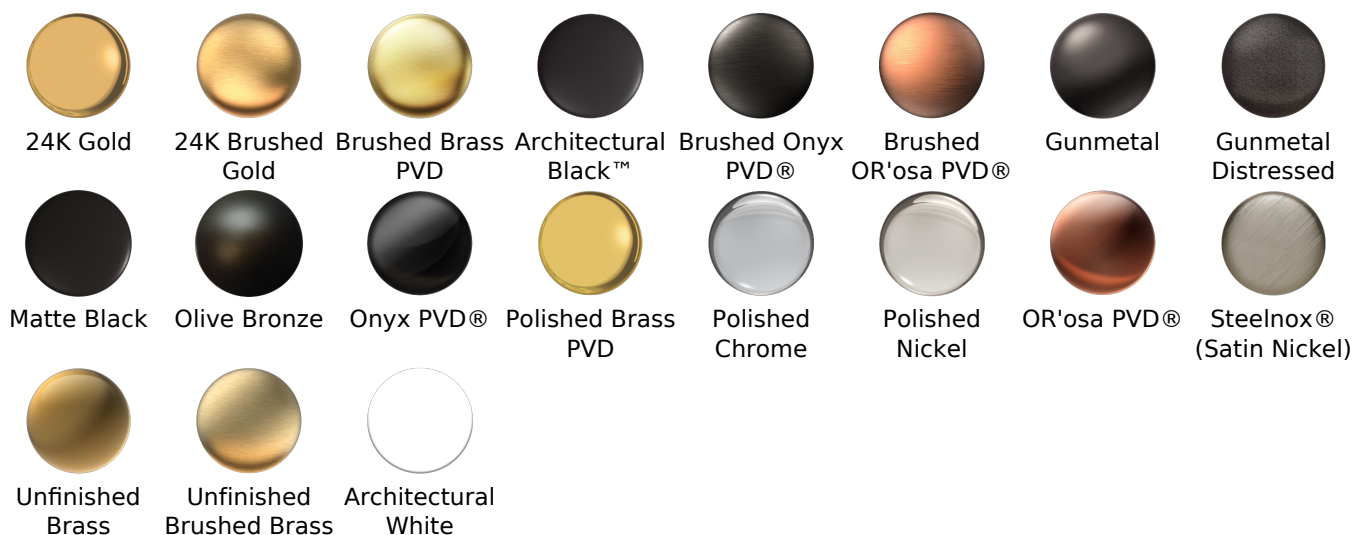

SHOWER
 Sento M-Series Stop/Volume
 Control Valve Trim with Handle
G-8097-LM42E1-T

Information

- Single metal handle and decorative trim plate
- Use with G-8076 Stop/Volume Control rough valve with Pass-Through or G-8077 Stop/Volume Control rough valve
- ADA

Finishes

G-8097-LM42E1-T

SENTO Series