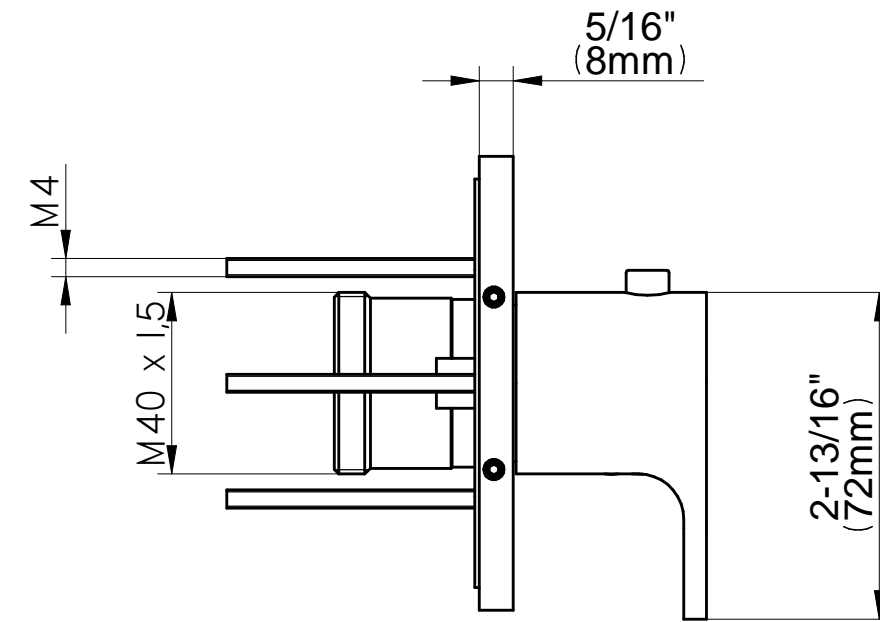

G-8056H-LM44E0-T Series

GRAFF®
CUTTING EDGE DESIGN