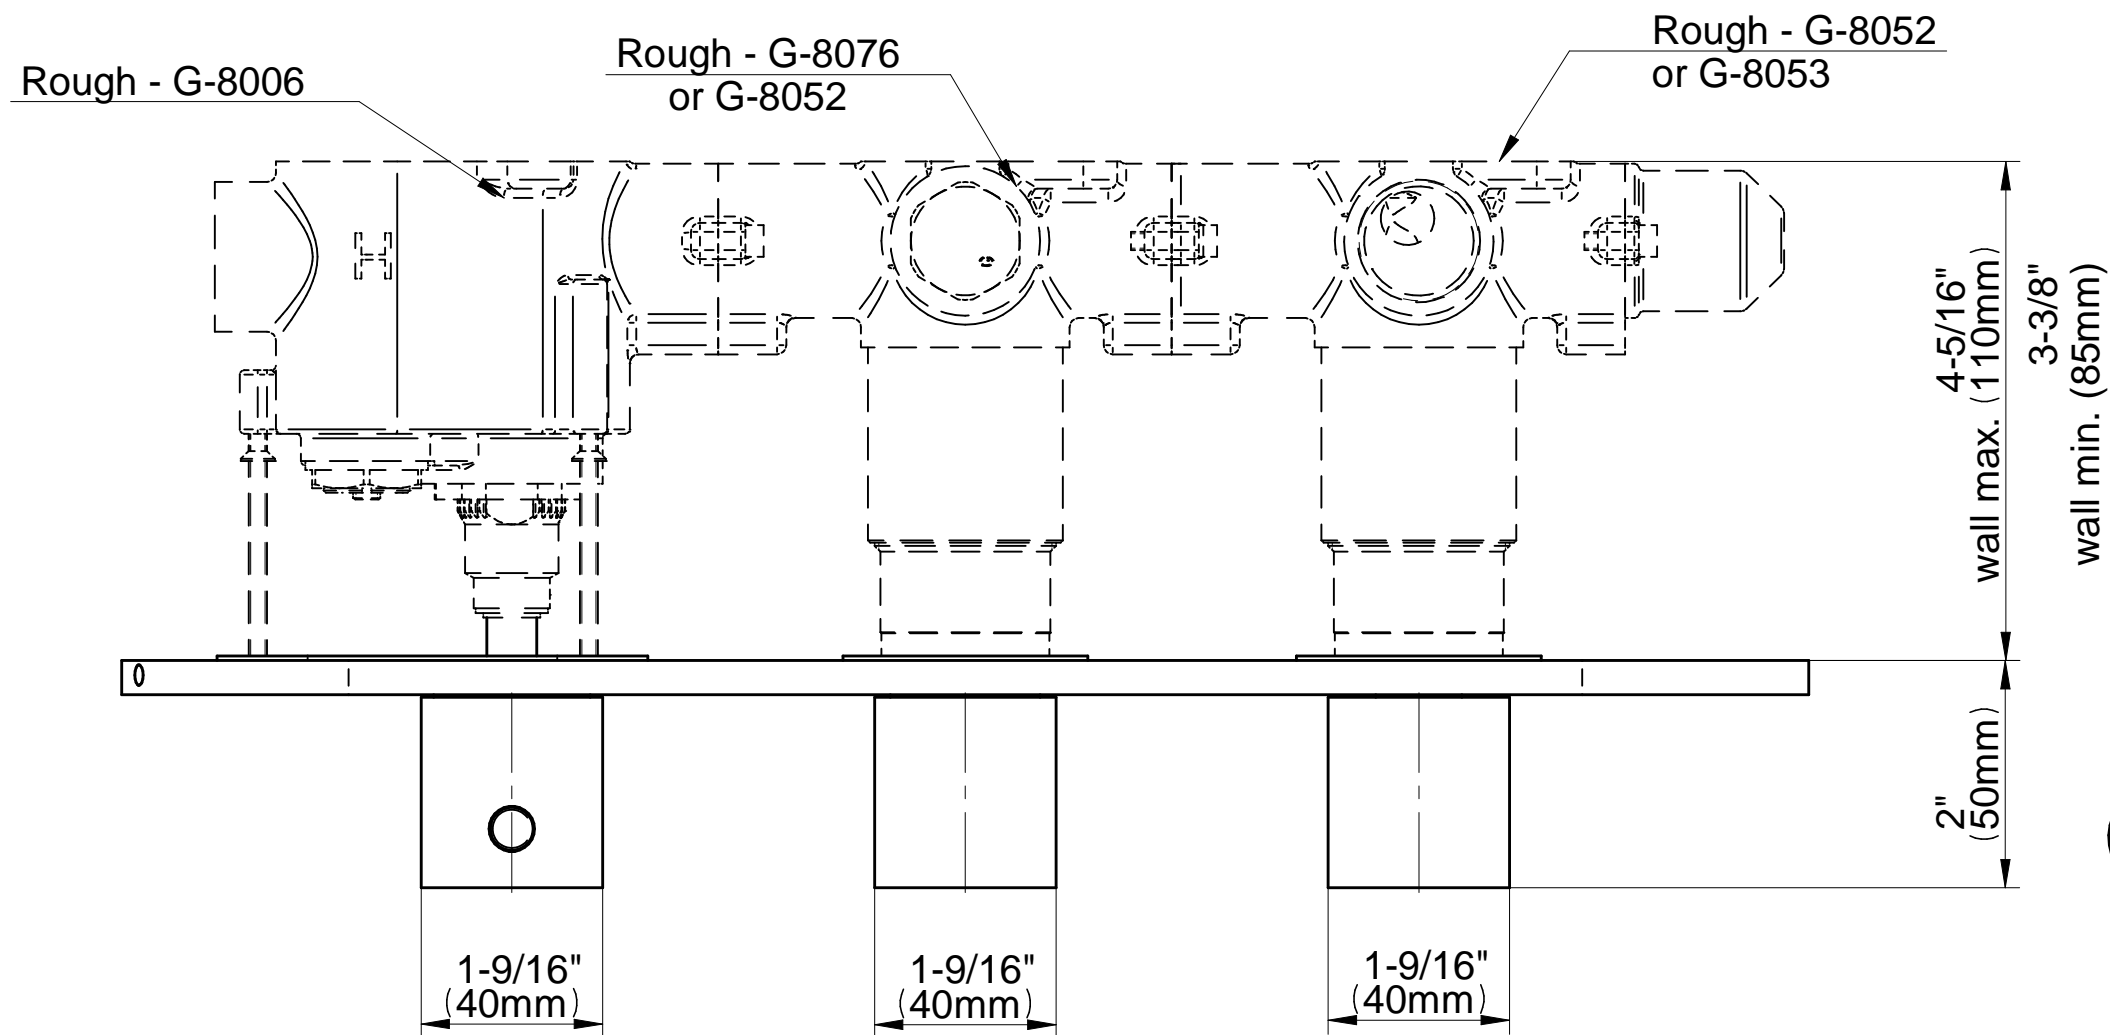

G-8056H-LM44E0-T Series

GRAFF®
CUTTING EDGE DESIGN