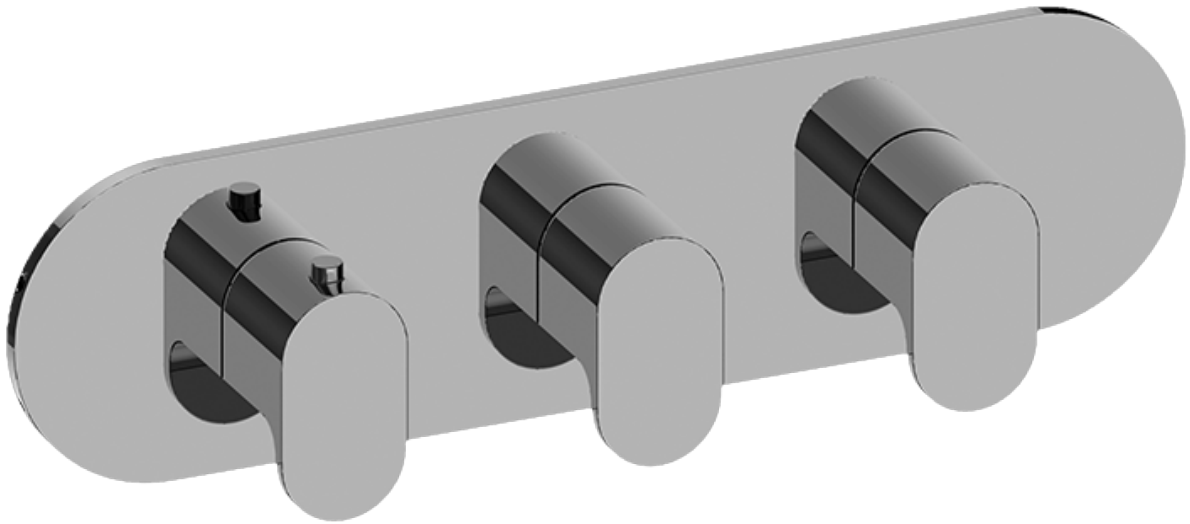

SHOWER
Ametis M-Series Valve Horizontal
Trim with Three Handles
G-8056H-LM44E0-T

GRAFF[®]

Information

- Three metal handles,
- Decorative trim plate
- Use with G-8006 and G-8076, G-8077, G-8052 or G-8053 thermostatic rough valves
- To complete package, you must order rough valves
- ADA

Finishes

Architectural
Black™

Matte Black

Polished
Chrome

Architectural
White

G-8056H-LM44E0-T Series

GRAFF[®]
CUTTING EDGE DESIGN