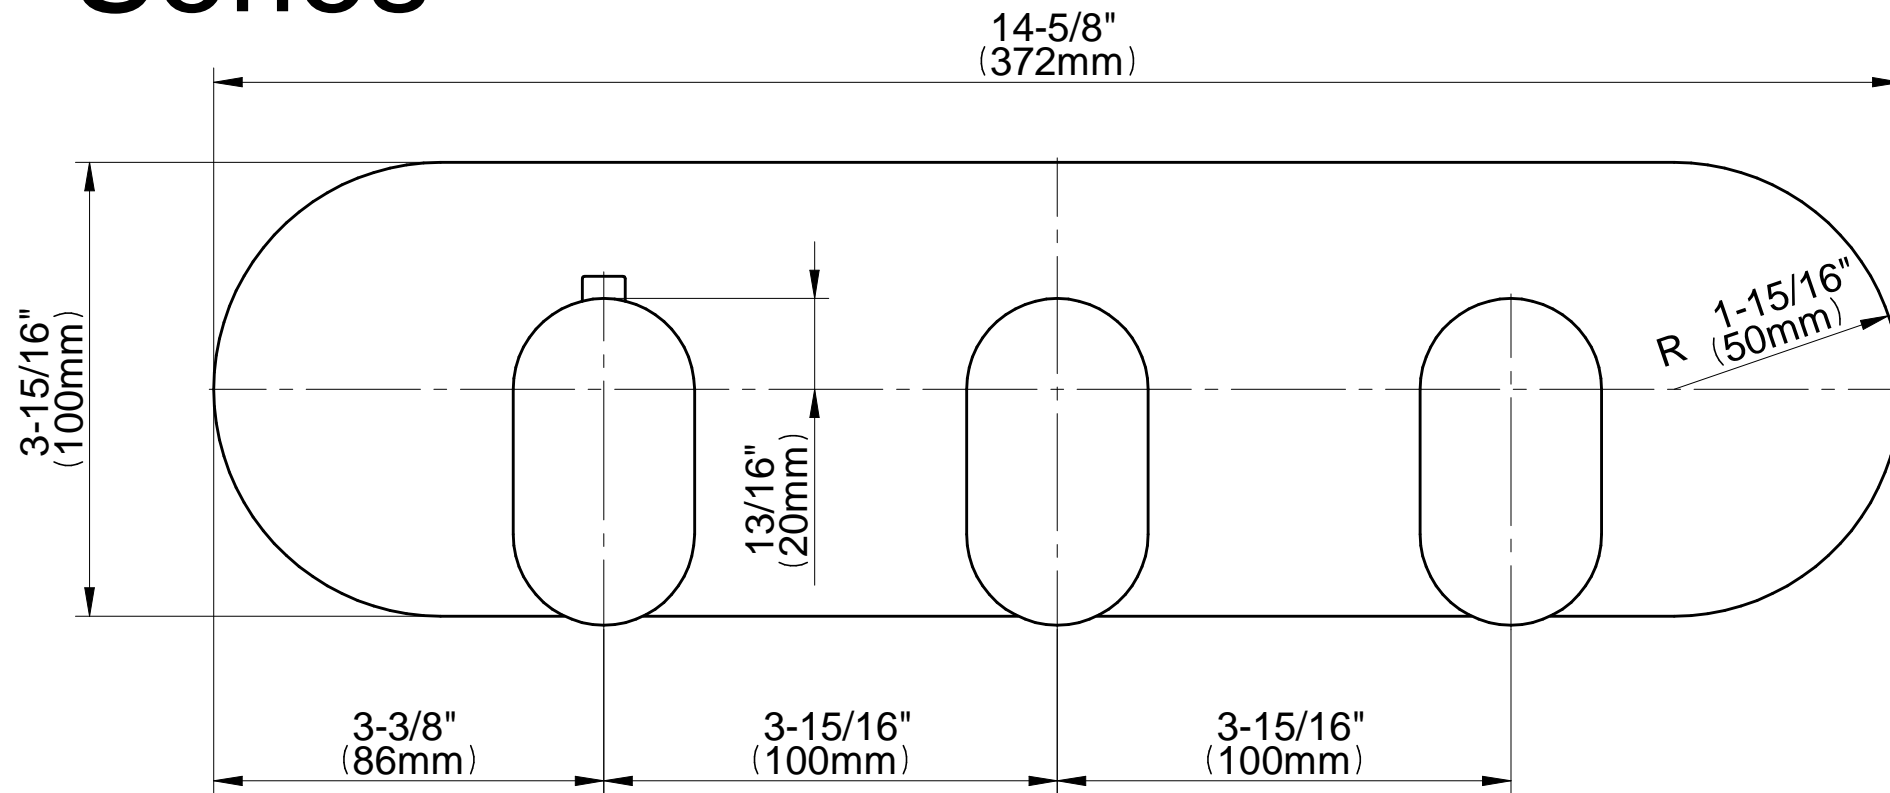

G-8056H-LM44E0-T Series

GRAFF®
CUTTING EDGE DESIGN