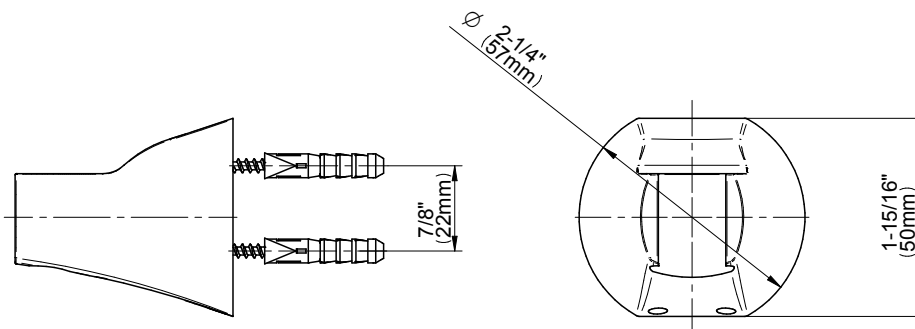

The measurements shown are for reference only. Products and specifications shown are subject to change without notice. Revised 5/2018.

www.graff-designs.com | phone: 800-954-4723