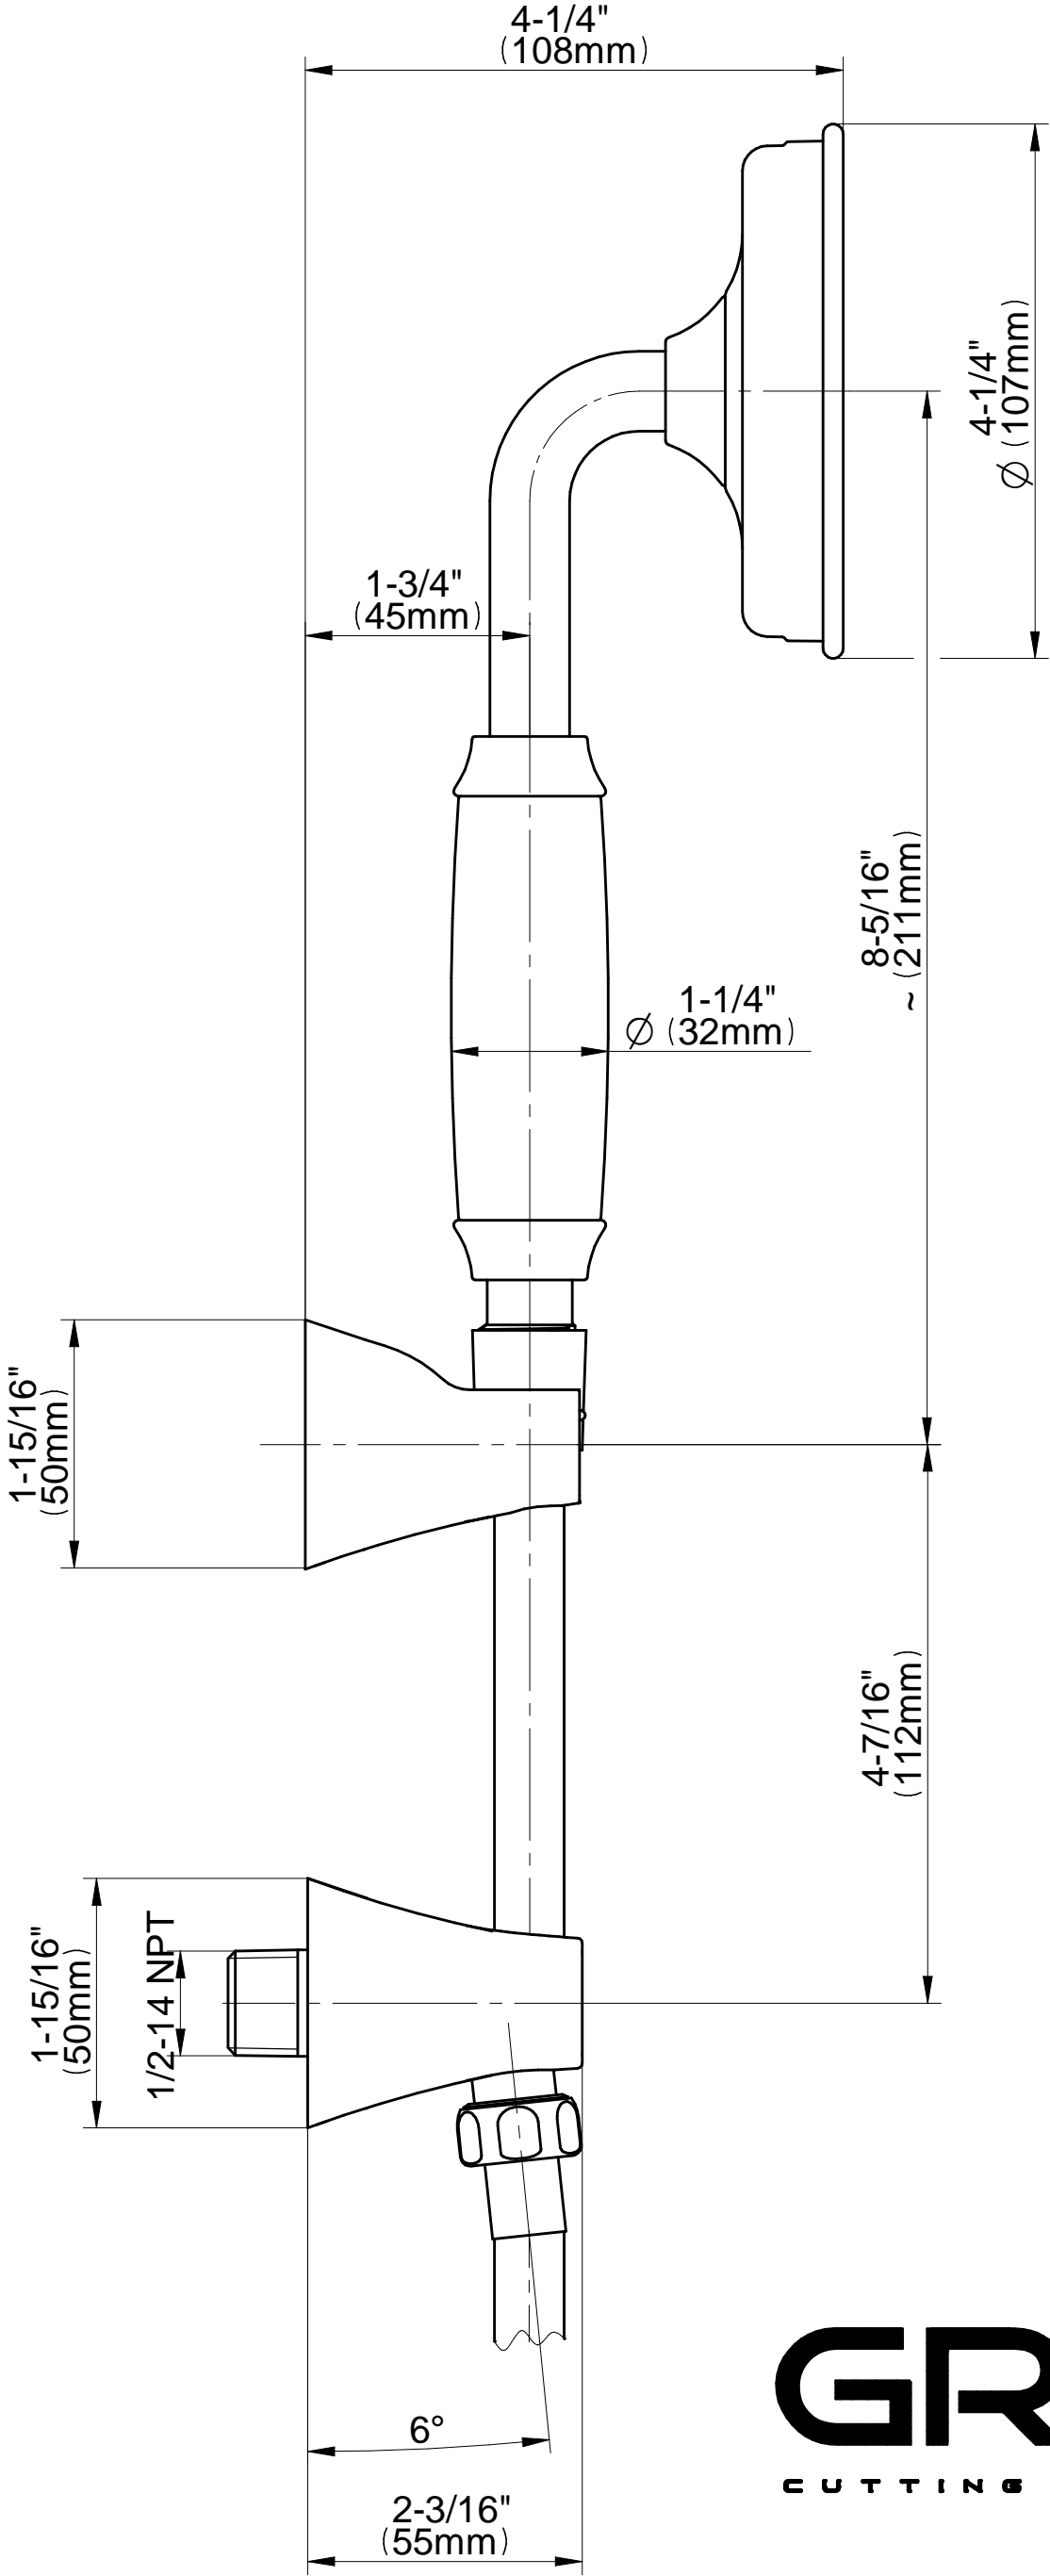

G-8689

FINEZZA DUE Series