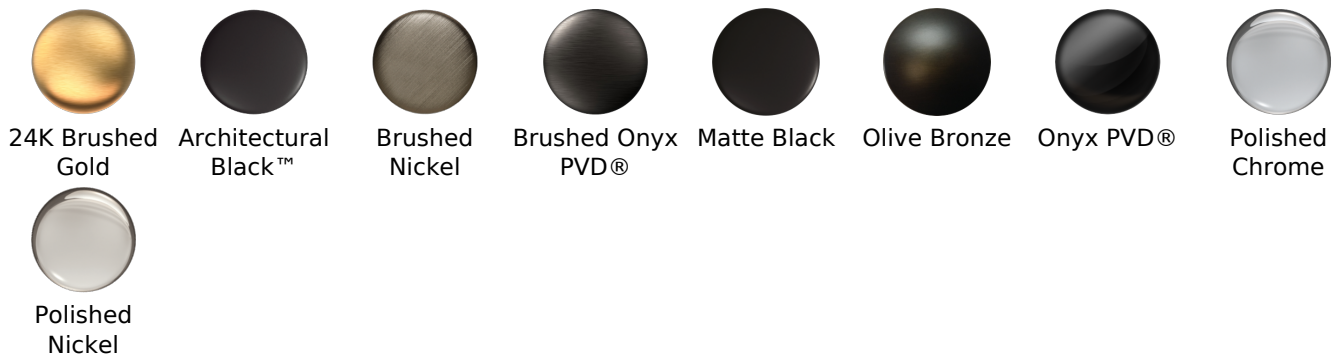

KITCHEN
M.E. 25 Pull-Out Kitchen Faucet
G-4430-LM53

GRAFF®

Information

- Single-hole installation
- Swivel spout
- Dual-function spray/stream pull-down sprayhead
- Optional G-9912 base plate available
- Aerated flow rate ≤ 1.8 max gpm
- ADA
- CALGreen

Finishes

G-4430-LM53
M.E. 25 Collection
Pull-Out Kitchen Faucet

GRAFF[®]
CUTTING EDGE DESIGN

Product Features

- Single-hole installation
- Aerated flow rate
≤1.8 max gpm
- Swivel spout
- Dual-function spray/stream
pull-down sprayhead

Available Finishes

- Polished Chrome
G-4430-LM53-PC
- Brushed Nickel
G-4430-LM53-BNi
- Polished Nickel
G-4430-LM53-PN
- Olive Bronze™
G-4430-LM53-OB*

* Special order finish- call for availability

Optional Accessories