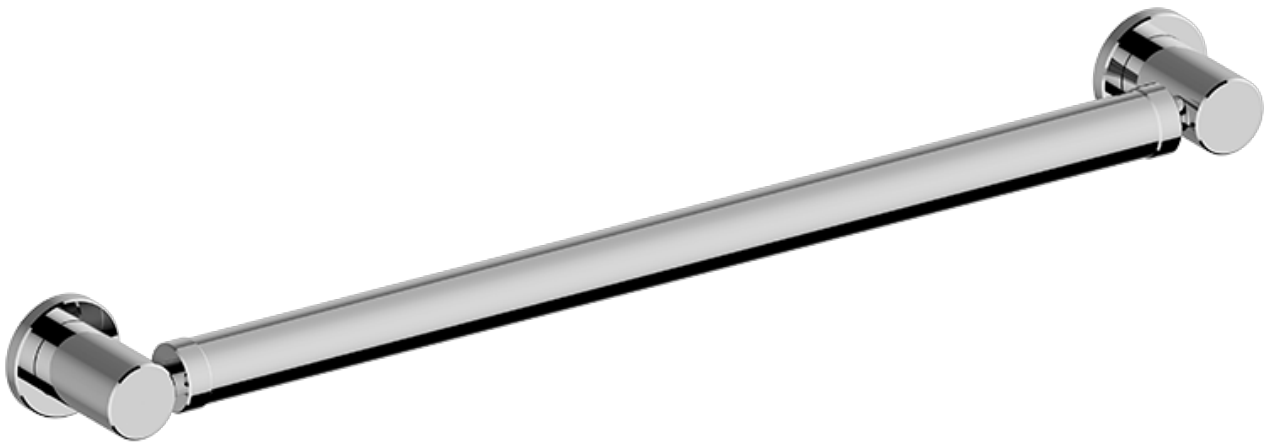

SHOWER
 Round 24" Grab Bar
G-9524

Information

- 24" center to center
- 1-1/2" distance from wall to bar
- 1-1/4" diameter
- Solid brass construction
- Mounting hardware included
- ADA compliant when installed properly
- Style options complement contemporary collections

G-9524

GRAB BAR Series